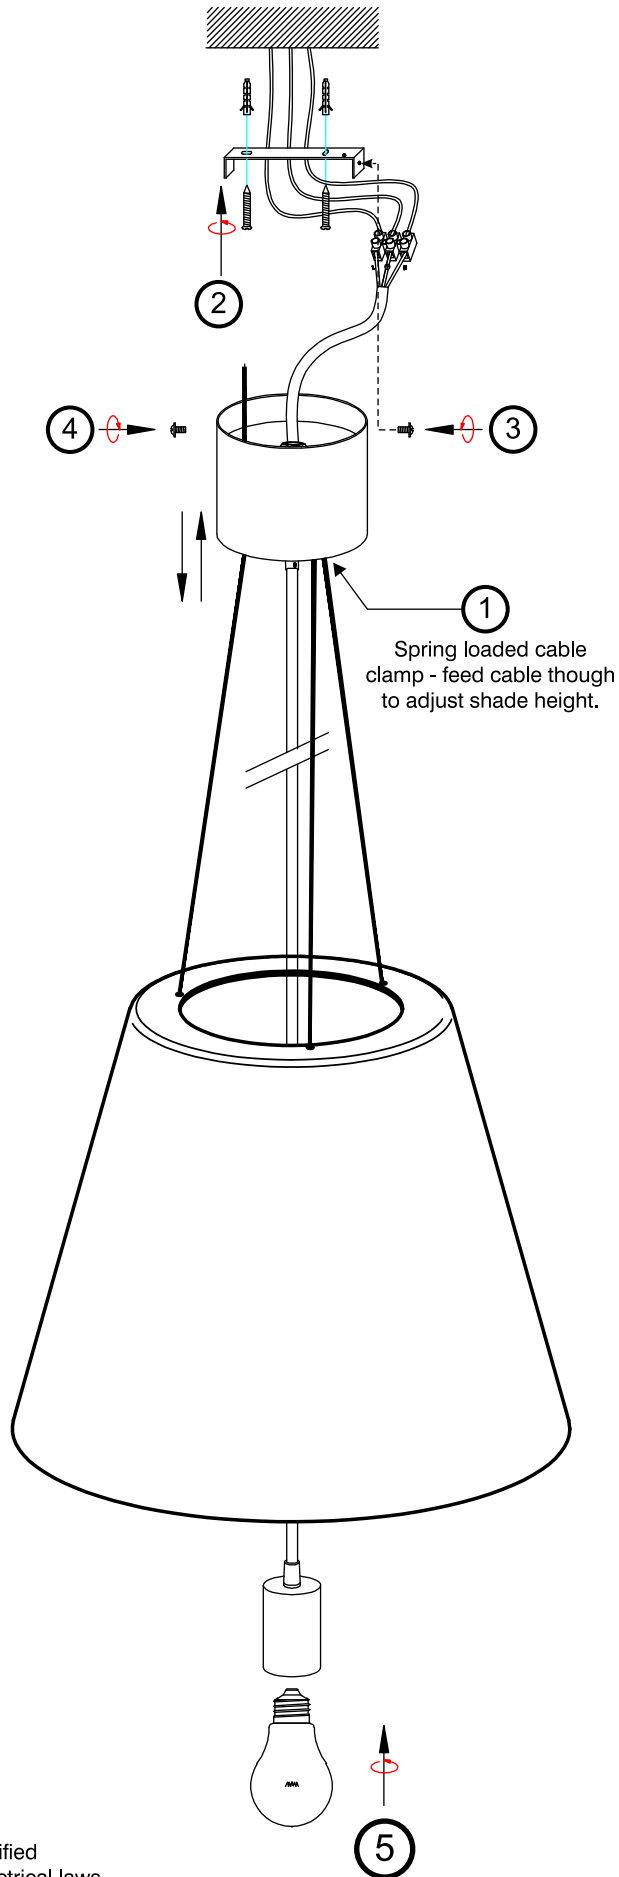

vapor pendant installation guide

Max. 60W ES Lamp
Line voltage must be installed by a qualified
Electrician, in accordance with local electrical laws

Studio 3b 9 Chester Street Fortitude Valley Q Australia 4006
p +61 7 3252 1633 f +61 7 3252 1766
www.objx.com.au