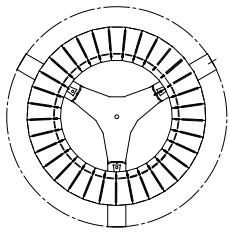

Floor Vapor

Ø610

▲
1525
▼

Let your light shine through...at floor level.
Running with the cool crowd doesn't mean abandoning your individuality. The striking Floor Vapor is Vapor's little brother. You are still able to personalise your lighting fixture using unconventional lighting materials, contrasting colours and finishes that combine into a visual show of strength and intricate three-dimensional shape. You won't want to put this baby in a corner.