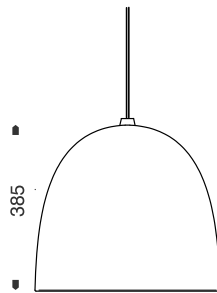

haven

Super Gloss Black

Super Gloss White

haven

Like the giant shell of a rare bird's egg, the haven pendant has a sleek and robust draped form with subtle curves rounding out its elegant proportions. - it works great on its own as a decorative pendant or hung in clusters of three or more. Fantastic for large entry voids spaces or used as a single piece over a dining table.

- _ Two standard colours, custom available
- _ Comes with 2 metres of suspension and power cables
- _ E27/ES lampholder, suitable for Incandescent and energy saving lamps
- _ 60 Watt max.

How to specify: