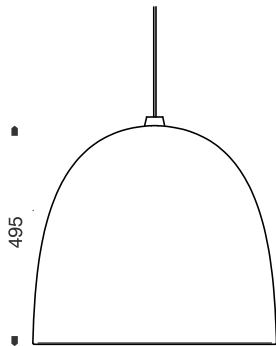

haven

Super Gloss Black

Super Gloss White

haven

Like the giant shell of a rare bird's egg, the haven pendant has a sleek and robust draped form with subtle curves rounding out its elegant proportions. - it works great on its own as a decorative pendant or hung in clusters of three or more. Fantastic for large entry voids spaces or used as a single piece over a dining table.

- _ Two standard colours, custom available
- _ Comes with 2 metres of suspension and power cables
- _ E27/ES lampholder, suitable for Incandescent and energy saving lamps
- _ 60 Watt max.

How to specify: