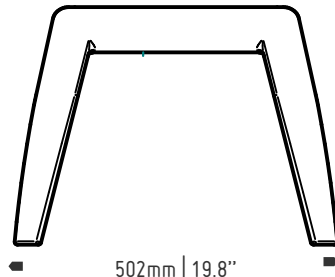

420mm | 16.5"

502mm | 19.8"

398mm | 15.7"

### key features

100% recyclable

- \_ easy to stack
- \_ stack height of 10 milk stools is 1140mm | 3.7'
- \_ hardwearing and durable
- \_ UV resistant interior/exterior
- \_ gecsa environmental certification
- \_ 5 year warranty