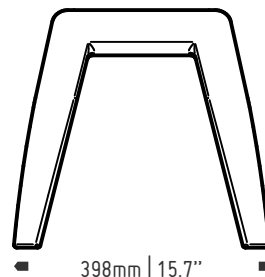

420mm | 16.5"

502mm | 19.8"

398mm | 15.7"

### key features

100% recyclable

- \_ easy to stack
- \_ stack height of 10 milk stools is 1140mm | 3.7'
- \_ hardwearing and durable
- \_ UV resistant interior/exterior
- \_ gecsa environmental certification
- \_ 5 year warranty