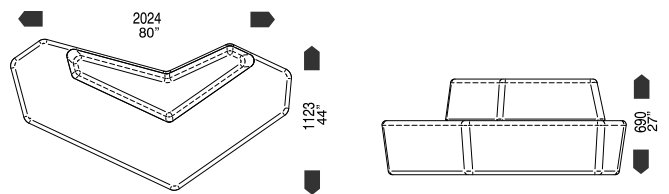

A1

A2

B1

B2

rune

The Rune lounge system, laid to rest on the Germanic battlefield for thousands of years, now unearthed to be revered as a relic of a higher civilisation from the past with a secret agenda. Seemingly chaotic and undecipherable at first, the amorphous shapes evoke a language of their own, speaking volumes about flexible arrangements and endless tessellation for customising spaces. A series of precise angles and specifically configured edges allow the units to be spatially arranged in clusters which are scalable and adaptable for lounge spaces and communal waiting areas.

key features

99% recyclable

- _ Allows for flexible arrangement
- _ Four unique unit types
- _ Select a single solid colour or two-tone colour

options

- _ Available in your choice of fabric
- _ Rune A1 & A2: 1925 x 720 x 390 seat x 690h
- _ Rune B1 & B2: 2025 x 1050 x 390 seat x 690h