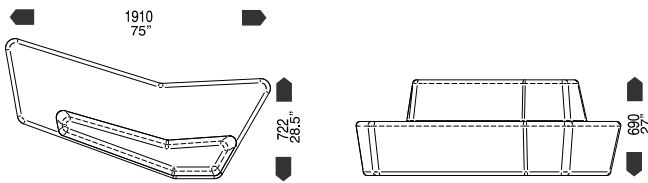

A1

A2

B1

B2

rune

The Rune lounge system, laid to rest on the Germanic battlefield for thousands of years, now unearthed to be revered as a relic of a higher civilisation from the past with a secret agenda. Seemingly chaotic and undecipherable at first, the amorphous shapes evoke a language of their own, speaking volumes about flexible arrangements and endless tessellation for customising spaces. A series of precise angles and specifically configured edges allow the units to be spatially arranged in clusters which are scalable and adaptable for lounge spaces and communal waiting areas.

key features

99% recyclable

- _ Allows for flexible arrangement
- _ Four unique unit types
- _ Select a single solid colour or two-tone colour

options

- _ Available in your choice of fabric
- _ Rune A1 & A2: 1925 x 720 x 390 seat x 690h
- _ Rune B1 & B2: 2025 x 1050 x 390 seat x 690h