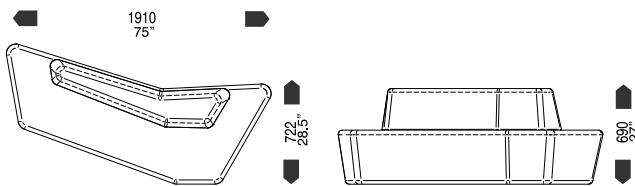

A1

A2

B1

B2

rune

The Rune lounge system, laid to rest on the Germanic battlefield for thousands of years, now unearthed to be revered as a relic of a higher civilisation from the past with a secret agenda. Seemingly chaotic and undecipherable at first, the amorphous shapes evoke a language of their own, speaking volumes about flexible arrangements and endless tessellation for customising spaces. A series of precise angles and specifically configured edges allow the units to be spatially arranged in clusters which are scalable and adaptable for lounge spaces and communal waiting areas.

key features

99% recyclable

- _ Allows for flexible arrangement
- _ Four unique unit types
- _ Select a single solid colour or two-tone colour

options

- _ Available in your choice of fabric
- _ Rune A1 & A2: 1925 x 720 x 390 seat x 690h
- _ Rune B1 & B2: 2025 x 1050 x 390 seat x 690h