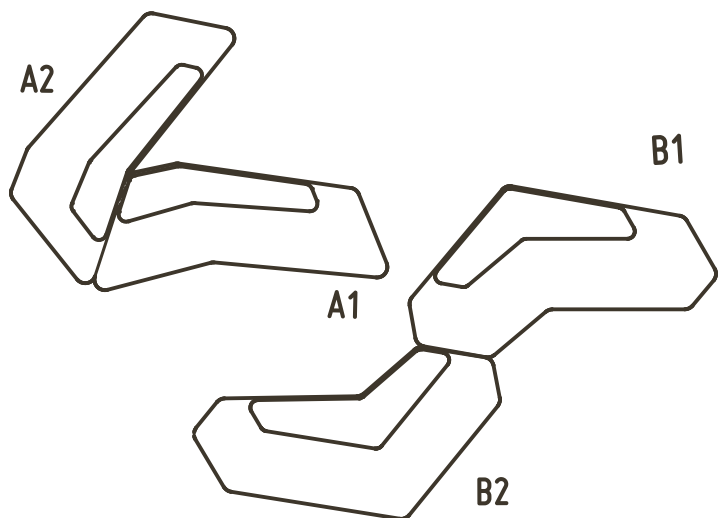

configurations