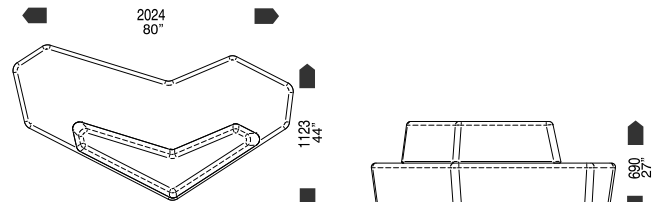

A1

A2

B1

B2

rune

The Rune lounge system, laid to rest on the Germanic battlefield for thousands of years, now unearthed to be revered as a relic of a higher civilisation from the past with a secret agenda. Seemingly chaotic and undecipherable at first, the amorphous shapes evoke a language of their own, speaking volumes about flexible arrangements and endless tessellation for customising spaces. A series of precise angles and specifically configured edges allow the units to be spatially arranged in clusters which are scalable and adaptable for lounge spaces and communal waiting areas.

key features

99% recyclable

- _ Allows for flexible arrangement
- _ Four unique unit types
- _ Select a single solid colour or two-tone colour

options

- _ Available in your choice of fabric
- _ Rune A1 & A2: 1925 x 720 x 390 seat x 690h
- _ Rune B1 & B2: 2025 x 1050 x 390 seat x 690h