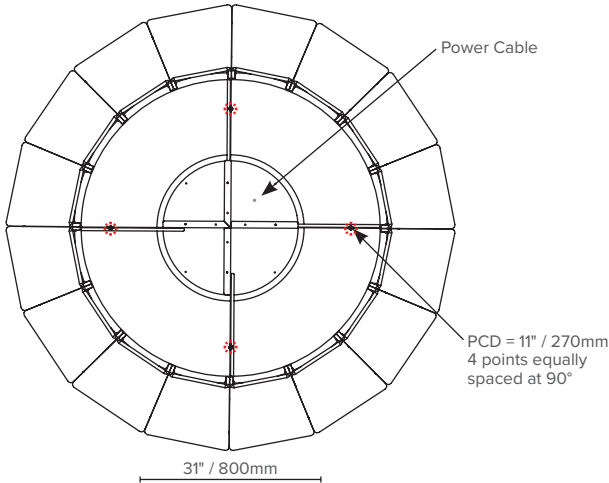

(S) dia 19.5" / 500mm x 16" / 400mm H	(M) dia 39" / 1000mm x 17" / 420mm H	(L) dia 59" / 1500mm x 20" / 500mm H
8.1 Sabins (imperial) 0.74 Sabins (metric)	18.1 Sabins (imperial) 1.68 Sabins (metric)	31.6 Sabins (imperial) 2.94 Sabins (metric)

LUXXBOX USA INC × (P)+1 (415) 871 0448 × USA@LUXXBOX.COM
LUXXBOX PTY LTD × (P)+61 7 3257 2822 × INFO@LUXXBOX.COM
WWW.LUXXBOX.COM

PRODUCT DIMENSIONS

TOP VIEWS

SIDE VIEWS

SMALL

MEDIUM

LARGE

Luxxbox reserves the right to change the specification, material and colors at any time without notice. Standard warranty terms and conditions apply. All rights reserved. © July 2019 Ver 2.9
All dimensions and values on specification sheet are nominal.