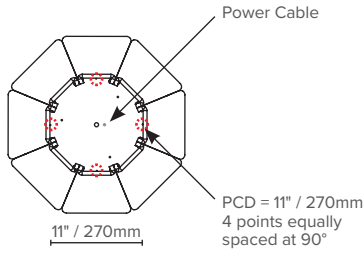

(S) dia 19.5" / 500mm x 16" / 400mm H	(M) dia 39" / 1000mm x 17" / 420mm H	(L) dia 59" / 1500mm x 20" / 500mm H
8.1 Sabins (imperial) 0.74 Sabins (metric)	18.1 Sabins (imperial) 1.68 Sabins (metric)	31.6 Sabins (imperial) 2.94 Sabins (metric)

LUXXBOX USA INC × (P)+1 (415) 871 0448 × USA@LUXXBOX.COM
LUXXBOX PTY LTD × (P)+61 7 3257 2822 × INFO@LUXXBOX.COM
WWW.LUXXBOX.COM

PRODUCT DIMENSIONS

TOP VIEWS

SIDE VIEWS

SMALL

MEDIUM

LARGE

Luxxbox reserves the right to change the specification, material and colors at any time without notice. Standard warranty terms and conditions apply. All rights reserved. © July 2019 Ver 2.9
All dimensions and values on specification sheet are nominal.