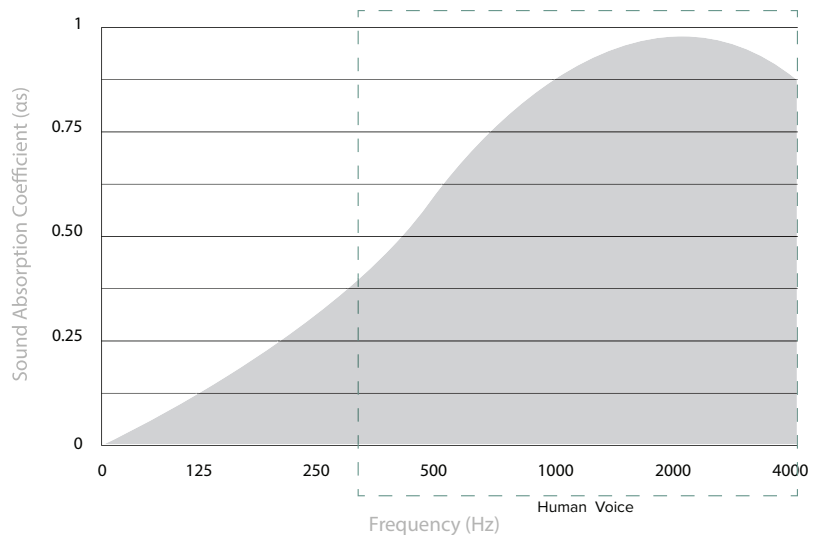

ACOUSTIC PROPERTIES

Visualization of decibel decay across the Vapor Echo range. Effects of a 0.7 NRC across a range of frequencies.

Luxxbox reserves the right to change the specification, material and colors at any time without notice. Standard warranty terms and conditions apply. All rights reserved. © July 2019 Ver 2.9
All dimensions and values on specification sheet are nominal.

LUXXBOX USA INC × (P)+1 (415) 871 0448 × USA@LUXXBOX.COM
LUXXBOX PTY LTD × (P)+61 7 3257 2822 × INFO@LUXXBOX.COM
WWW.LUXXBOX.COM