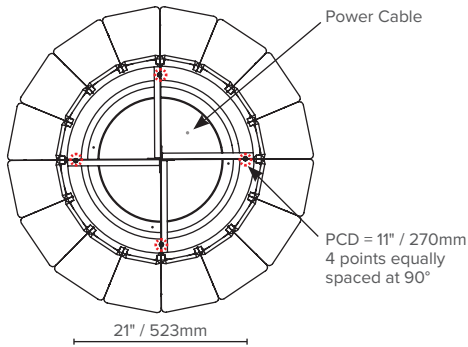

(S) dia 19.5" / 500mm x 16" / 400mm H	(M) dia 39" / 1000mm x 17" / 420mm H	(L) dia 59" / 1500mm x 20" / 500mm H
8.1 Sabins (imperial) 0.74 Sabins (metric)	18.1 Sabins (imperial) 1.68 Sabins (metric)	31.6 Sabins (imperial) 2.94 Sabins (metric)

LUXXBOX USA INC × (P)+1 (415) 871 0448 × USA@LUXXBOX.COM
LUXXBOX PTY LTD × (P)+61 7 3257 2822 × INFO@LUXXBOX.COM
WWW.LUXXBOX.COM

PRODUCT DIMENSIONS

TOP VIEWS

SIDE VIEWS

SMALL

MEDIUM

LARGE

Luxxbox reserves the right to change the specification, material and colors at any time without notice. Standard warranty terms and conditions apply. All rights reserved. © July 2019 Ver 2.9
All dimensions and values on specification sheet are nominal.