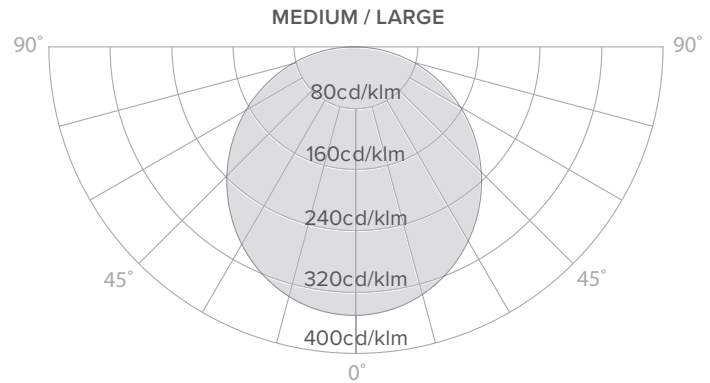

SIZE AND WEIGHT

	SMALL			MEDIUM			LARGE		
Output	Delivered Lumens	Wattage	Efficacy lm/W	Delivered Lumens	Wattage	Efficacy lm/W	Delivered Lumens	Wattage	Efficacy lm/W
Direct	1680	24	70	3720	60	62	3720	60	62
Direct + Indirect	2 x 1680	2 x 24	70	2 x 3720	2 x 60	62	2 x 3720	2 x 60	62
Weight	17.6 lbs / 8 Kg			30.8 lbs / 14 Kg			66.1 lbs / 30 Kg		

SMALL (19.5" / 500mm)	
Delivered Lumen Output	1680lm
Wattage	24W
Efficacy	70 lumens per watt
CRI	90
CCT	3000, 3500, 4000 K

MEDIUM (39" / 1000mm)	
Delivered Lumen Output	3720lm
Wattage	60W
Efficacy	62 lumens per watt
CRI	90
CCT	3000, 3500, 4000 K

LARGE (59" / 1500mm)	
Delivered Lumen Output	3720lm
Wattage	60W
Efficacy	62 lumens per watt
CRI	90
CCT	3000, 3500, 4000 K

LUMINOUS INTENSITY DISTRIBUTION

*Luminous intensity applies for each LED panel (Direct / Indirect).

(S) dia 19.5" / 500mm x 16" / 400mm H	(M) dia 39" / 1000mm x 17" / 420mm H	(L) dia 59" / 1500mm x 20" / 500mm H
8.1 Sabins (imperial) 0.74 Sabins (metric)	18.1 Sabins (imperial) 1.68 Sabins (metric)	31.6 Sabins (imperial) 2.94 Sabins (metric)