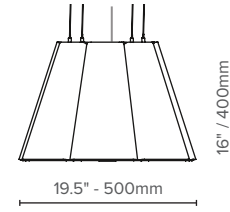

(S) dia 19.5" / 500mm x 16" / 400mm H	(M) dia 39" / 1000mm x 17" / 420mm H	(L) dia 59" / 1500mm x 20" / 500mm H
8.1 Sabins (imperial) 0.74 Sabins (metric)	18.1 Sabins (imperial) 1.68 Sabins (metric)	31.6 Sabins (imperial) 2.94 Sabins (metric)

LUXXBOX USA INC × (P)+1 (415) 871 0448 × USA@LUXXBOX.COM
LUXXBOX PTY LTD × (P)+61 7 3257 2822 × INFO@LUXXBOX.COM
WWW.LUXXBOX.COM

PRODUCT DIMENSIONS

TOP VIEWS

SIDE VIEWS

SMALL

MEDIUM

LARGE

Luxxbox reserves the right to change the specification, material and colors at any time without notice. Standard warranty terms and conditions apply. All rights reserved. © July 2019 Ver 2.9
All dimensions and values on specification sheet are nominal.