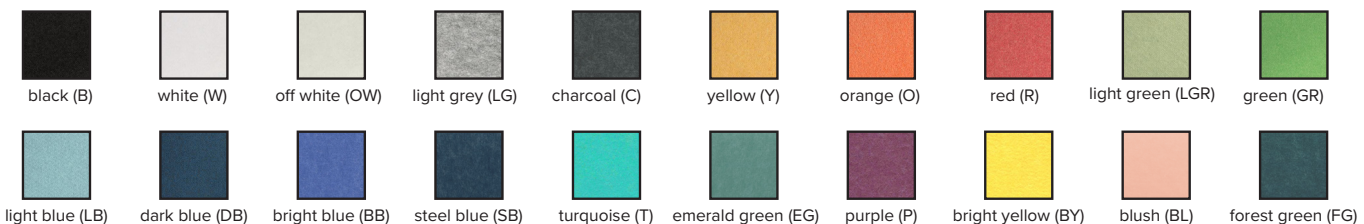

AVAILABLE COLORS

Colors are subject to lead times and variations across batches

Luxxbox reserves the right to change the specification, material and colors at any time without notice. Standard warranty terms and conditions apply. All rights reserved. © July 2019 Ver 2.9
All dimensions and values on specification sheet are nominal.

LUXXBOX USA INC × (P)+1 (415) 871 0448 × USA@LUXXBOX.COM
LUXXBOX PTY LTD × (P)+61 7 3257 2822 × INFO@LUXXBOX.COM
WWW.LUXXBOX.COM