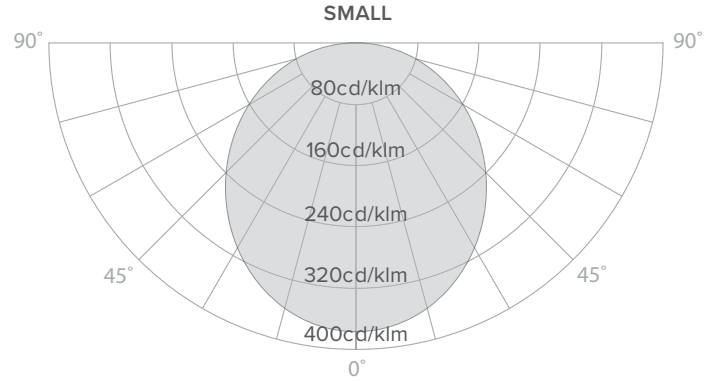

SIZE AND WEIGHT

	SMALL			MEDIUM			LARGE		
Output	Delivered Lumens	Wattage	Efficacy lm/W	Delivered Lumens	Wattage	Efficacy lm/W	Delivered Lumens	Wattage	Efficacy lm/W
Direct	1680	24	70	3720	60	62	3720	60	62
Direct + Indirect	2 x 1680	2 x 24	70	2 x 3720	2 x 60	62	2 x 3720	2 x 60	62
Weight	17.6 lbs / 8 Kg			30.8 lbs / 14 Kg			66.1 lbs / 30 Kg		

SMALL (19.5" / 500mm)	
Delivered Lumen Output	1680lm
Wattage	24W
Efficacy	70 lumens per watt
CRI	90
CCT	3000, 3500, 4000 K

MEDIUM (39" / 1000mm)	
Delivered Lumen Output	3720lm
Wattage	60W
Efficacy	62 lumens per watt
CRI	90
CCT	3000, 3500, 4000 K

LARGE (59" / 1500mm)	
Delivered Lumen Output	3720lm
Wattage	60W
Efficacy	62 lumens per watt
CRI	90
CCT	3000, 3500, 4000 K

LUMINOUS INTENSITY DISTRIBUTION

*Luminous intensity applies for each LED panel (Direct / Indirect).

(S) dia 19.5" / 500mm x 16" / 400mm H	(M) dia 39" / 1000mm x 17" / 420mm H	(L) dia 59" / 1500mm x 20" / 500mm H
8.1 Sabins (imperial) 0.74 Sabins (metric)	18.1 Sabins (imperial) 1.68 Sabins (metric)	31.6 Sabins (imperial) 2.94 Sabins (metric)