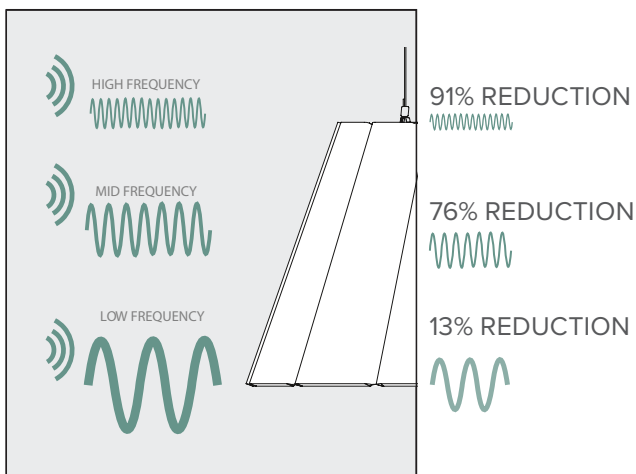

ACOUSTIC PROPERTIES

Visualization of decibel decay across the Vapor Echo range. Effects of a 0.7 NRC across a range of frequencies.

Luxxbox reserves the right to change the specification, material and colors at any time without notice. Standard warranty terms and conditions apply. All rights reserved. © July 2019 Ver 2.9
All dimensions and values on specification sheet are nominal.

LUXXBOX USA INC × (P)+1 (415) 871 0448 × USA@LUXXBOX.COM
LUXXBOX PTY LTD × (P)+61 7 3257 2822 × INFO@LUXXBOX.COM
WWW.LUXXBOX.COM