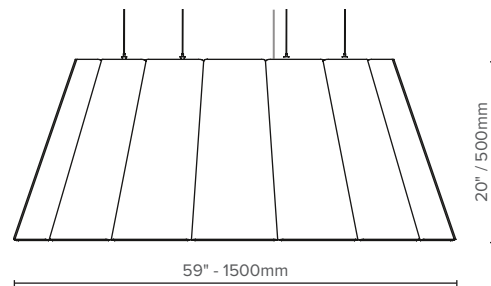

(S) dia 19.5" / 500mm x 16" / 400mm H	(M) dia 39" / 1000mm x 17" / 420mm H	(L) dia 59" / 1500mm x 20" / 500mm H
8.1 Sabins (imperial) 0.74 Sabins (metric)	18.1 Sabins (imperial) 1.68 Sabins (metric)	31.6 Sabins (imperial) 2.94 Sabins (metric)

LUXXBOX USA INC × (P)+1 (415) 871 0448 × USA@LUXXBOX.COM
LUXXBOX PTY LTD × (P)+61 7 3257 2822 × INFO@LUXXBOX.COM
WWW.LUXXBOX.COM

PRODUCT DIMENSIONS

TOP VIEWS

SIDE VIEWS

SMALL

MEDIUM

LARGE

Luxxbox reserves the right to change the specification, material and colors at any time without notice. Standard warranty terms and conditions apply. All rights reserved. © July 2019 Ver 2.9
All dimensions and values on specification sheet are nominal.