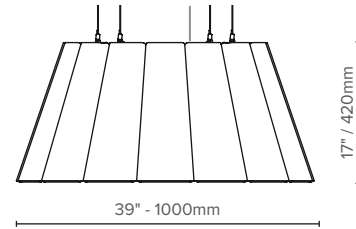

(S) dia 19.5" / 500mm x 16" / 400mm H	(M) dia 39" / 1000mm x 17" / 420mm H	(L) dia 59" / 1500mm x 20" / 500mm H
8.1 Sabins (imperial) 0.74 Sabins (metric)	18.1 Sabins (imperial) 1.68 Sabins (metric)	31.6 Sabins (imperial) 2.94 Sabins (metric)

LUXXBOX USA INC × (P)+1 (415) 871 0448 × USA@LUXXBOX.COM
LUXXBOX PTY LTD × (P)+61 7 3257 2822 × INFO@LUXXBOX.COM
WWW.LUXXBOX.COM

PRODUCT DIMENSIONS

TOP VIEWS

SIDE VIEWS

SMALL

MEDIUM

LARGE

Luxxbox reserves the right to change the specification, material and colors at any time without notice. Standard warranty terms and conditions apply. All rights reserved. © July 2019 Ver 2.9
All dimensions and values on specification sheet are nominal.