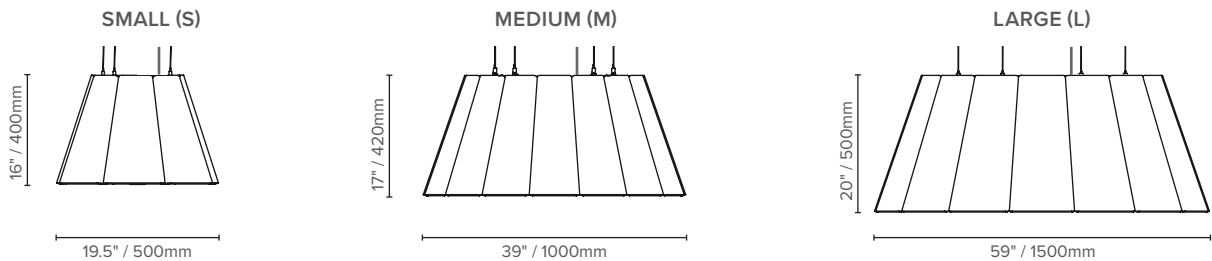

SIZE AND WEIGHT

	SMALL			MEDIUM			LARGE		
Output	Delivered Lumens	Wattage	Efficacy lm/W	Delivered Lumens	Wattage	Efficacy lm/W	Delivered Lumens	Wattage	Efficacy lm/W
Direct	1680	24	70	3720	60	62	3720	60	62
Direct + Indirect	2 x 1680	2 x 24	70	2 x 3720	2 x 60	62	2 x 3720	2 x 60	62
Weight	17.6 lbs / 8 Kg			30.8 lbs / 14 Kg			66.1 lbs / 30 Kg		

(S) dia 19.5" / 500mm x 16" / 400mm H	(M) dia 39" / 1000mm x 17" / 420mm H	(L) dia 59" / 1500mm x 20" / 500mm H
8.1 Sabins (imperial) 0.74 Sabins (metric)	18.1 Sabins (imperial) 1.68 Sabins (metric)	31.6 Sabins (imperial) 2.94 Sabins (metric)