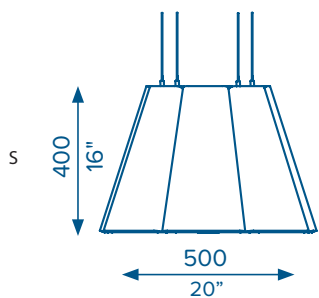

Luxxbox's classic Vapor reimaged as an acoustically treated pendant light. Designed for interior collaborative spaces, the Vapor Echo adds a decorative element that doubles as a means of sound management.

KEY FEATURES

- Available in a variety of colours and sizes
- Segments made from 12mm acoustic panel
- Highly effective sound absorption
- Optional upwards LED wash lighting (3000k or 4000k)
- 4 suspension cables, height adjustable
- Comes with 3 metres of woven white power cable
- Suitable for indoor environments
- Group 1-S fire rated
- Class D sound absorption NRC 0.45 - Class C NRC 0.70
- Minimum 65% recycled material
- IES files available