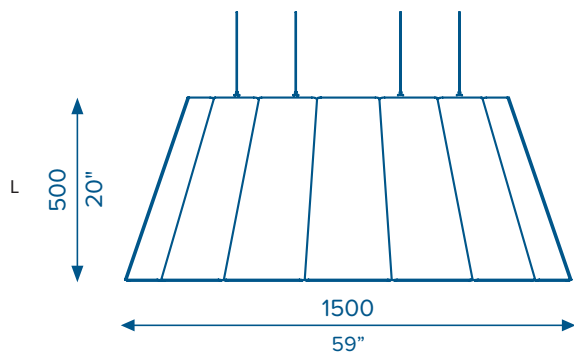

Luxxbox's classic Vapor reimaged as an acoustically treated pendant light. Designed for interior collaborative spaces, the Vapor Echo adds a decorative element that doubles as a means of sound management.

KEY FEATURES

- Available in a variety of colours and sizes
- Segments made from 12mm acoustic panel
- Highly effective sound absorption
- Optional upwards LED wash lighting (3000k or 4000k)
- 4 suspension cables, height adjustable
- Comes with 3 metres of woven white power cable
- Suitable for indoor environments
- Group 1-S fire rated
- Class D sound absorption NRC 0.45 - Class C NRC 0.70
- Minimum 65% recycled material
- IES files available