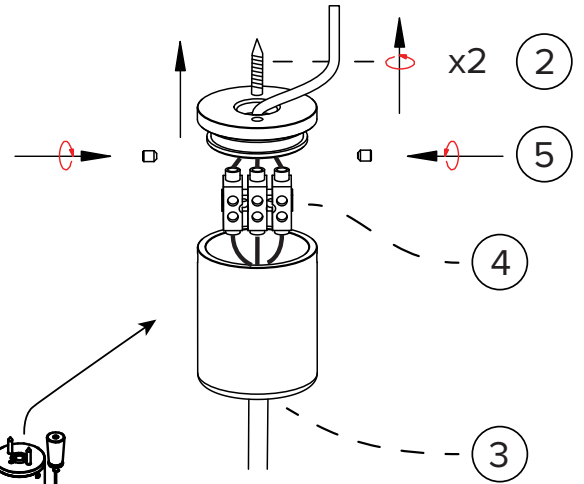

⚠ Before starting, determine which fasteners will be best suited to secure the fitting, based on the material of the ceiling substrate.

1. Hang shade from ceiling using mounting hardware provided. See next page for additional detail
2. Mount canopy base to ceiling
3. Insert power cable into canopy cover. Adjust lengths of cable and trim if necessary. Fasten power cable strain relief grub screw
4. Connect line voltage to terminals provided
5. Place canopy over canopy mount and fasten 2x grub screws