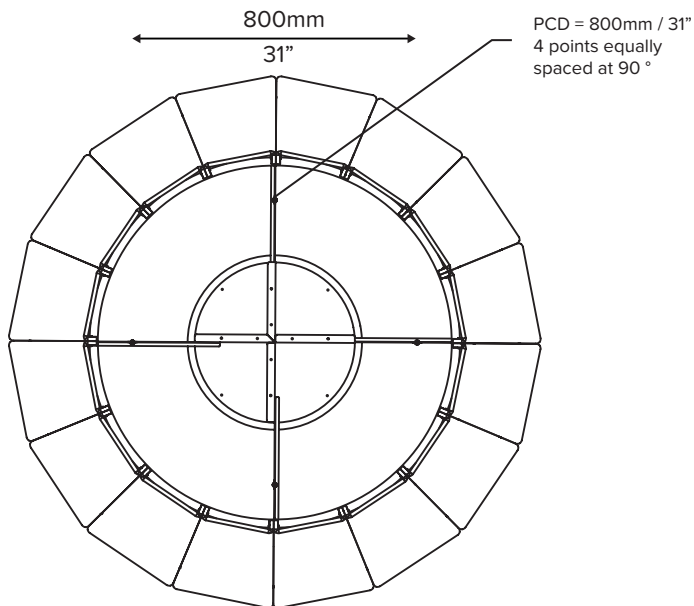

VAPOR ECHO

CANOPY LOCATIONS

Large

Luxxbox reserves the right to change the specification, material and colours at any time without notice. Standard warranty terms and conditions apply. All rights reserved. © April 2018 Ver 2.9.

LUXXBOX PTY LTD × ACN 123 193 788 × 43 KENYON ST EAGLE FARM QLD 4009 AUSTRALIA
P +61 7 3257 2822 × F +61 7 3257 2844 × INFO@LUXXBOX.COM × LUXXBOX.COM
P +1 (415) 871 0448 × USA@LUXXBOX.COM