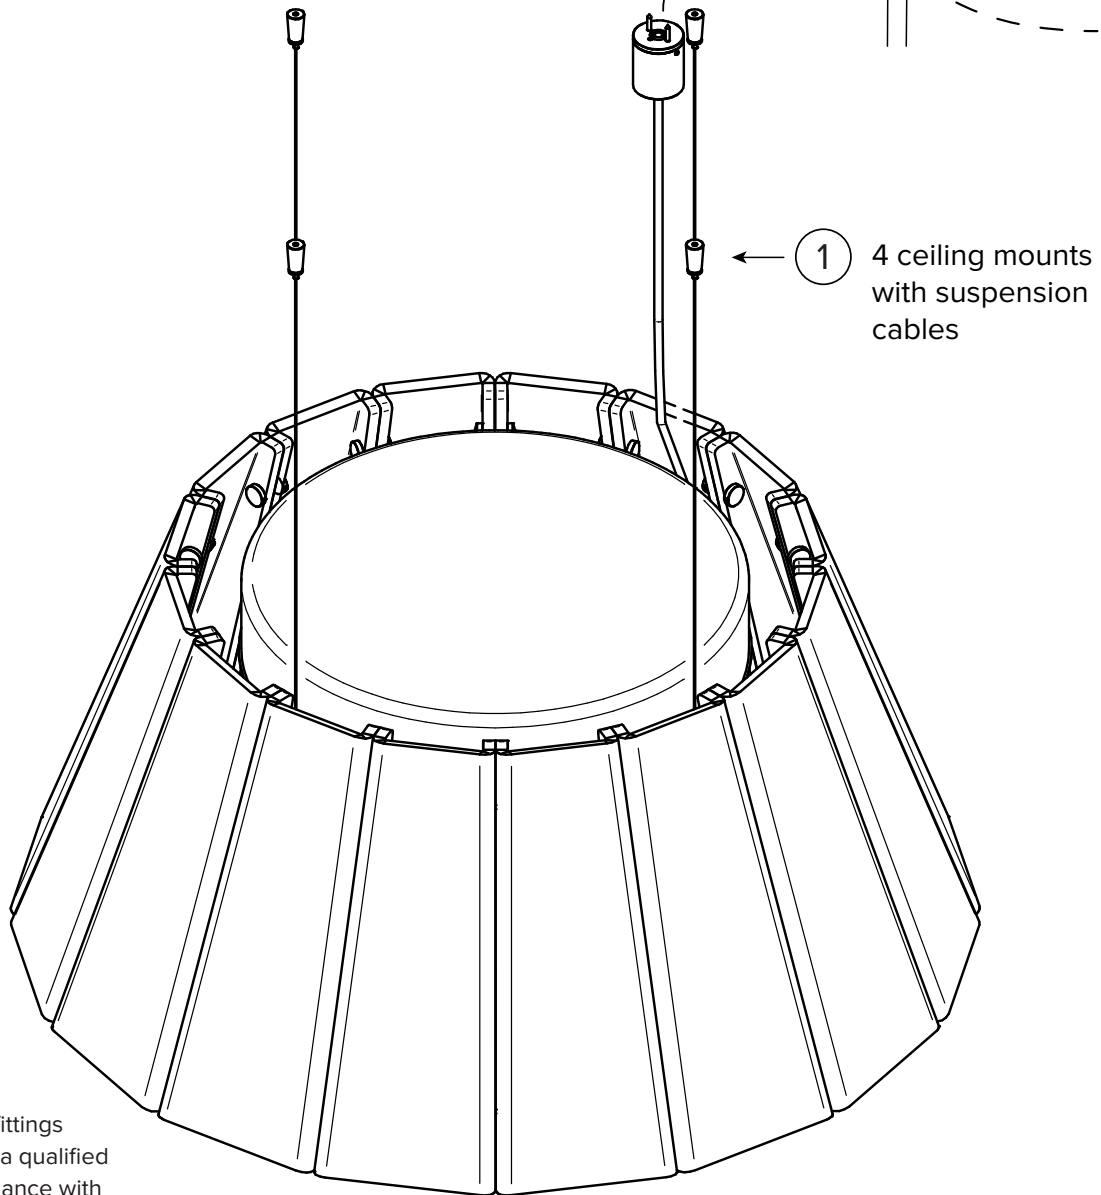

⚠ Before starting, determine which fasteners will be best suited to secure the fitting, based on the material of the ceiling substrate.

1. Hang shade from ceiling using mounting hardware provided. See next page for additional detail
2. Mount canopy base to ceiling
3. Insert power cable into canopy cover. Adjust lengths of cable and trim if necessary. Fasten power cable strain relief grub screw
4. Connect line voltage to terminals provided
5. Place canopy over canopy mount and fasten 2x grub screws