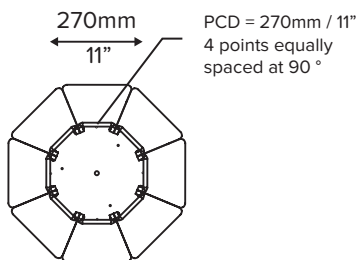

VAPOR ECHO

CANOPY LOCATIONS

Small

Luxxbox reserves the right to change the specification, material and colours at any time without notice. Standard warranty terms and conditions apply. All rights reserved. © April 2018 Ver 2.9.

LUXXBOX PTY LTD × ACN 123 193 788 × 43 KENYON ST EAGLE FARM QLD 4009 AUSTRALIA
P +61 7 3257 2822 × F +61 7 3257 2844 × INFO@LUXXBOX.COM × LUXXBOX.COM
P +1 (415) 871 0448 × USA@LUXXBOX.COM