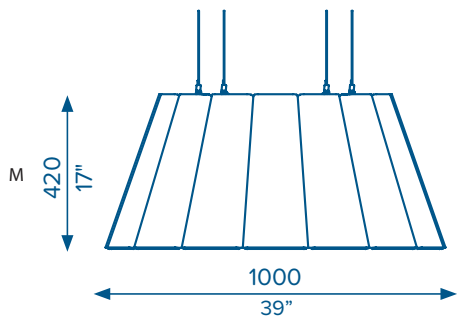

Luxxbox's classic Vapor reimaged as an acoustically treated pendant light. Designed for interior collaborative spaces, the Vapor Echo adds a decorative element that doubles as a means of sound management.

KEY FEATURES

- Available in a variety of colours and sizes
- Segments made from 12mm acoustic panel
- Highly effective sound absorption
- Optional upwards LED wash lighting (3000k or 4000k)
- 4 suspension cables, height adjustable
- Comes with 3 metres of woven white power cable
- Suitable for indoor environments
- Group 1-S fire rated
- Class D sound absorption NRC 0.45 - Class C NRC 0.70
- Minimum 65% recycled material
- IES files available