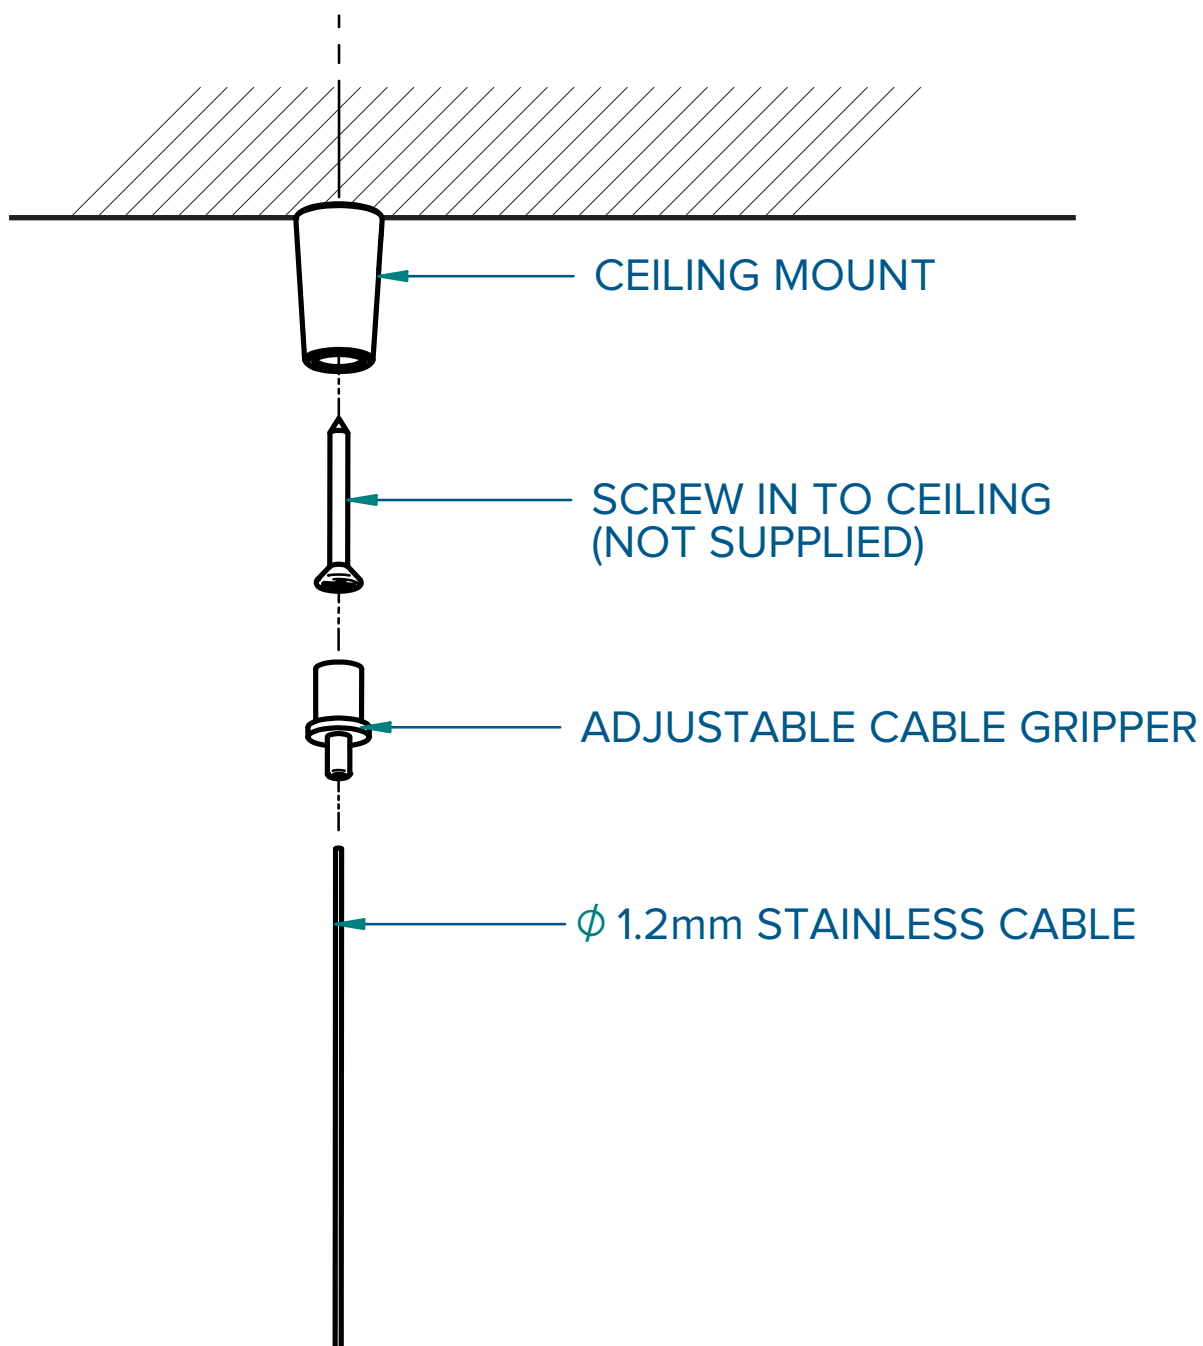

STANDARD CEILING MOUNT - INSTALLATION

Luxxbox reserves the right to change the specification, material and colours at any time without notice. Standard warranty terms and conditions apply. All rights reserved. © March 2018. Ver 2.0.

LUXXBOX PTY LTD × ACN 123 193 788 × 43 KENYON ST EAGLE FARM QLD 4009 AUSTRALIA

P +61 7 3257 2822 × F +61 7 3257 2844 × INFO@LUXXBOX.COM × LUXXBOX.COM

P +1 (415) 871 0448 × USA@LUXXBOX.COM