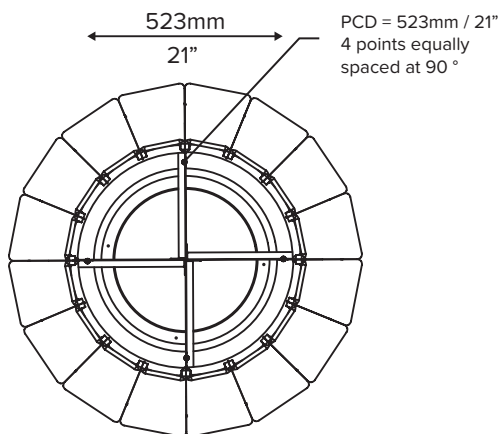

VAPOR ECHO

CANOPY LOCATIONS

Medium

Luxxbox reserves the right to change the specification, material and colours at any time without notice. Standard warranty terms and conditions apply. All rights reserved. © April 2018 Ver 2.9.

LUXXBOX PTY LTD × ACN 123 193 788 × 43 KENYON ST EAGLE FARM QLD 4009 AUSTRALIA
P +61 7 3257 2822 × F +61 7 3257 2844 × INFO@LUXXBOX.COM × LUXXBOX.COM
P +1 (415) 871 0448 × USA@LUXXBOX.COM