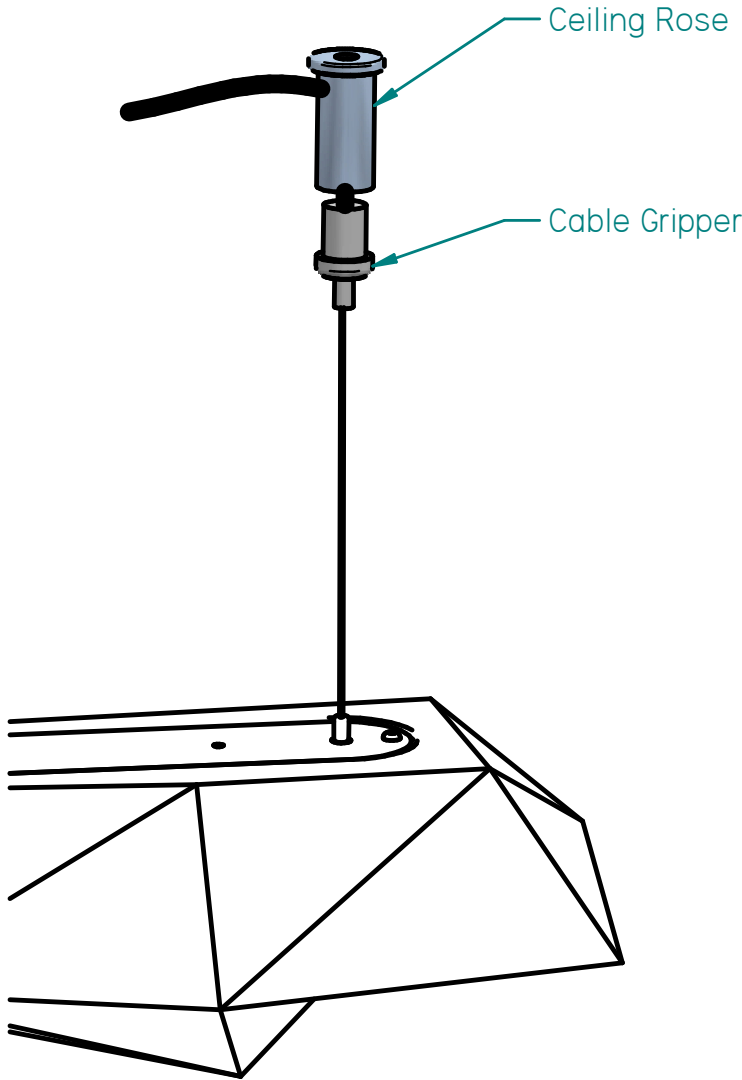

# Fractal Cloud LED

## Installation Guide

Line voltage must be installed by a qualified Electrician, in accordance with local electrical laws

UNLESS OTHERWISE SPECIFIED  
DIMENSIONS ARE IN MILLIMETERS  
ANGLES  $\pm 0.5^\circ$   
2 PL  $\pm 0.05$  3 PL  $\pm 0.005$