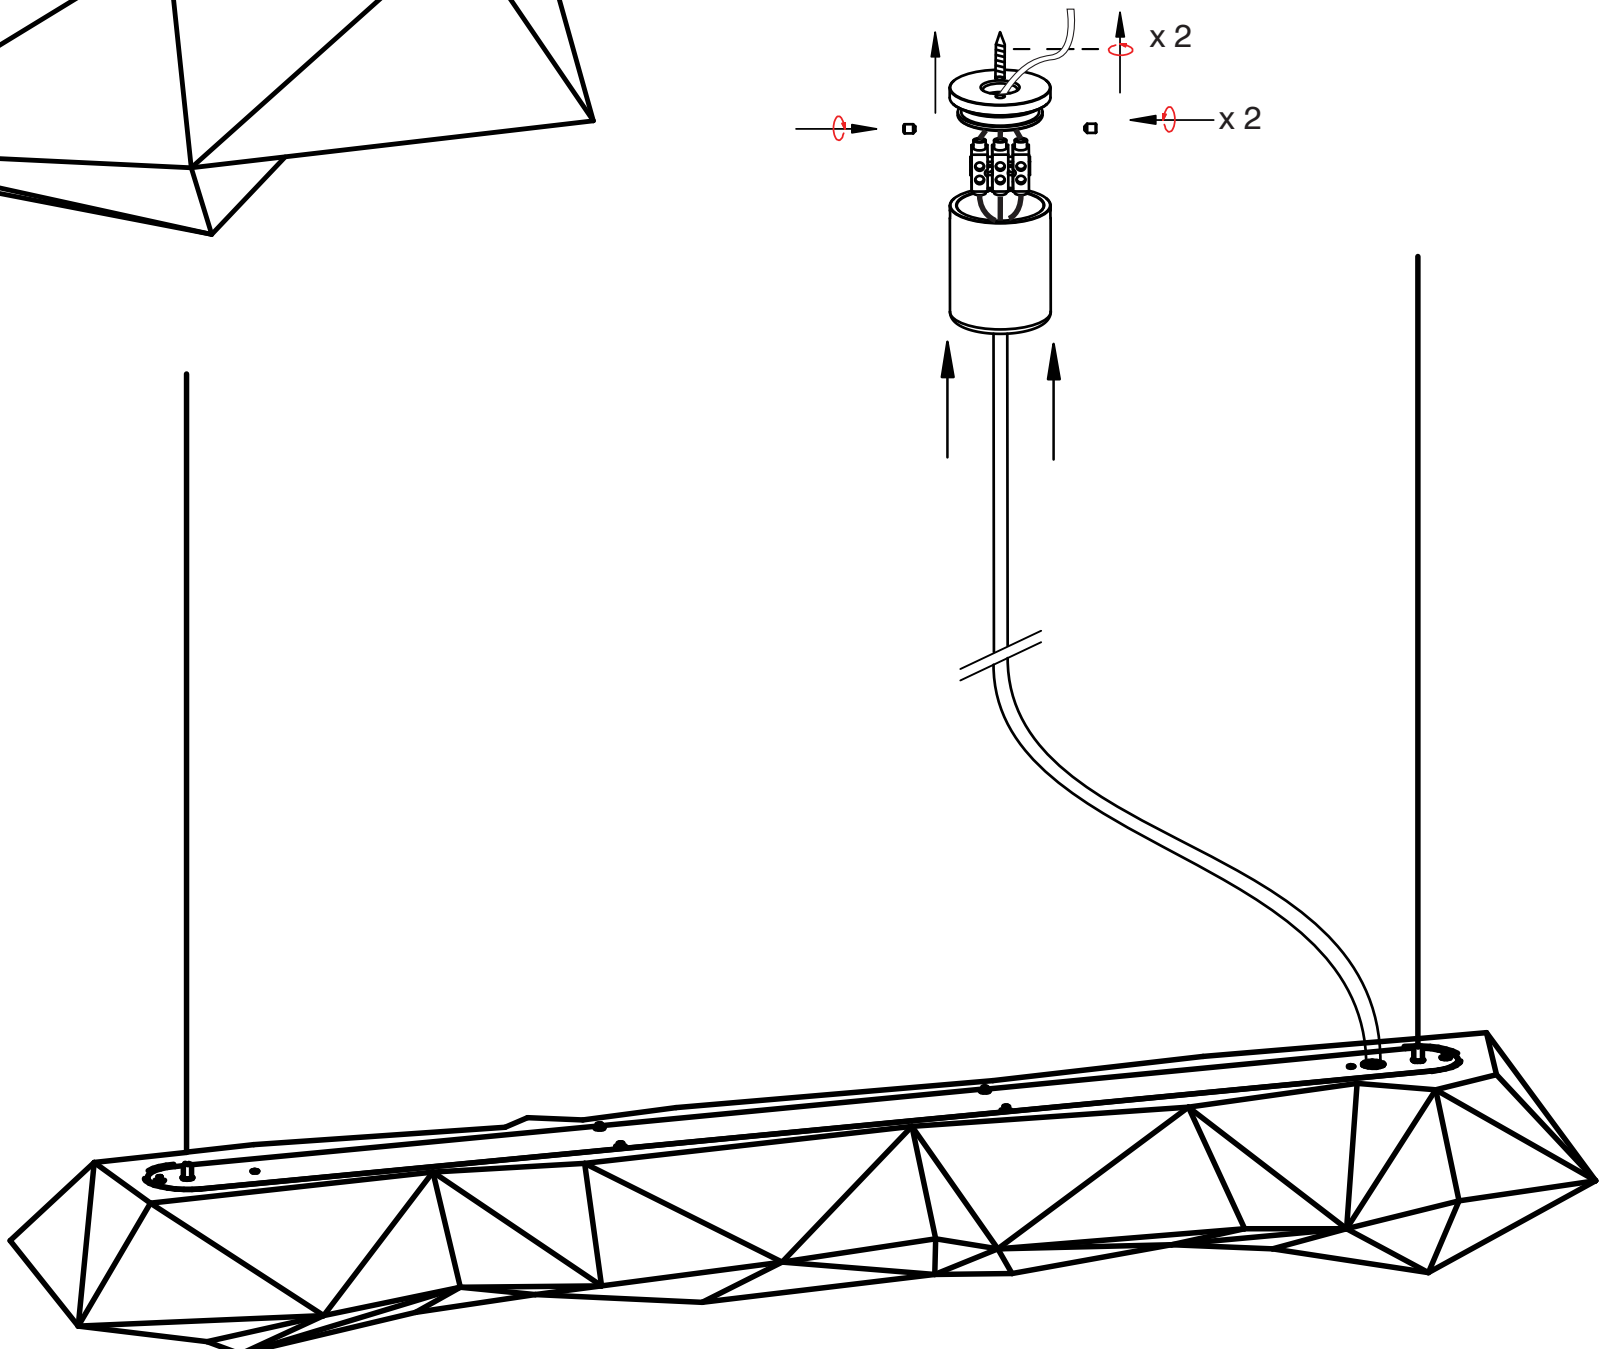

# Fractal Cloud LED

## Installation Guide

Line voltage must be installed by a qualified Electrician, in accordance with local electrical laws

UNLESS OTHERWISE SPECIFIED  
DIMENSIONS ARE IN MILLIMETERS  
ANGLES  $\pm 0.5^\circ$   
2 PL  $\pm 0.05$  3 PL  $\pm 0.005$