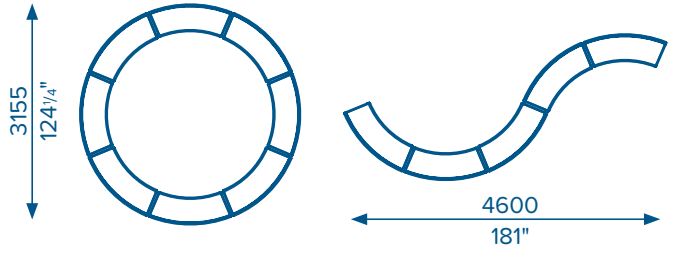

Configurations

1Eight is big fat fun, perfect for school and educational environments but equally at home in the house or café setting. The modular 'bricks' can be arranged in circles, semi circles, any 'snake' pattern or a combination of all, to create clustered spaces which engage social interaction. You can even build up walls and make your very own castle or labrinth.

Reminiscent of toy building blocks, the 1Eight bench is available in 15 vivid colors. When arranged radially, each individual bench represents a 1200mm long arc comprising one eighth of a full circle. The benches can be stacked staggered or straight up and down.

KEY FEATURES

- Made of 100% recyclable LDPE
- UV resistant
- Long life and warranty
- GECA environmental certification

HOW TO SPECIFY

LX - 18 - (Color)

Standard Range

aniseed (A)	charcoal (C)	deep sea (DS)	snow (S)	strawberry (ST)	tang (T)

Subject to Availability

lemon (L)	people eater (PE)	grass (G)	peppermint (P)*	sky (SK)	fairy floss (FF)	lime fizz (LF)*	latte (LT)	olive (O)

*Not available in USA

Example: LX-18-DS = Luxxbox, 1Eighth Stool, Deep Sea color.

Luxxbox reserves the right to change the specification, material and colours at any time without notice. Standard warranty terms and conditions apply. All rights reserved. © August 2017. Ver 5.1

LUXXBOX PTY LTD × ACN 123 193 788 × 43 KENYON ST EAGLE FARM QLD 4009 AUSTRALIA
P +61 7 3257 2822 × F +61 7 3257 2844 × INFO@LUXXBOX.COM × LUXXBOX.COM
P +1 510 386 9300 × USA@LUXXBOX.COM