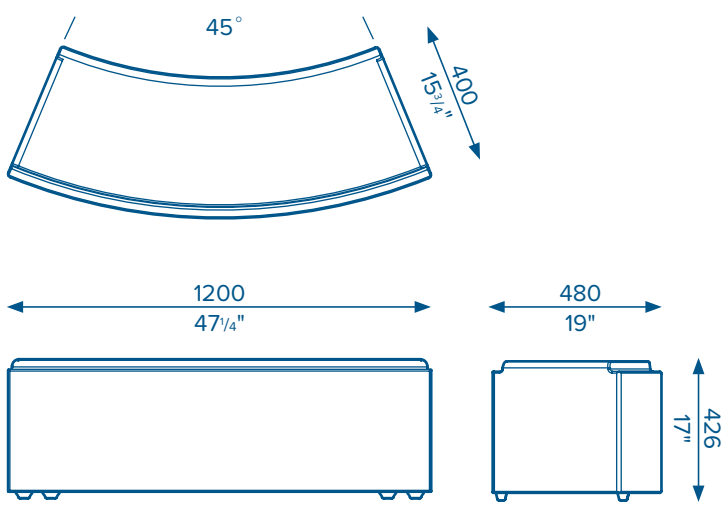

1EIGHTH

Configurations

1Eight is big fat fun, perfect for school and educational environments but equally at home in the house or café setting. The modular 'bricks' can be arranged in circles, semi circles, any 'snake' pattern or a combination of all, to create clustered spaces which engage social interaction. You can even build up walls and make your very own castle or labrinth.

Reminiscent of toy building blocks, the 1Eight bench is available in 15 vivid colors. When arranged radially, each individual bench represents a 1200mm long arc comprising one eighth of a full circle. The benches can be stacked staggered or straight up and down.