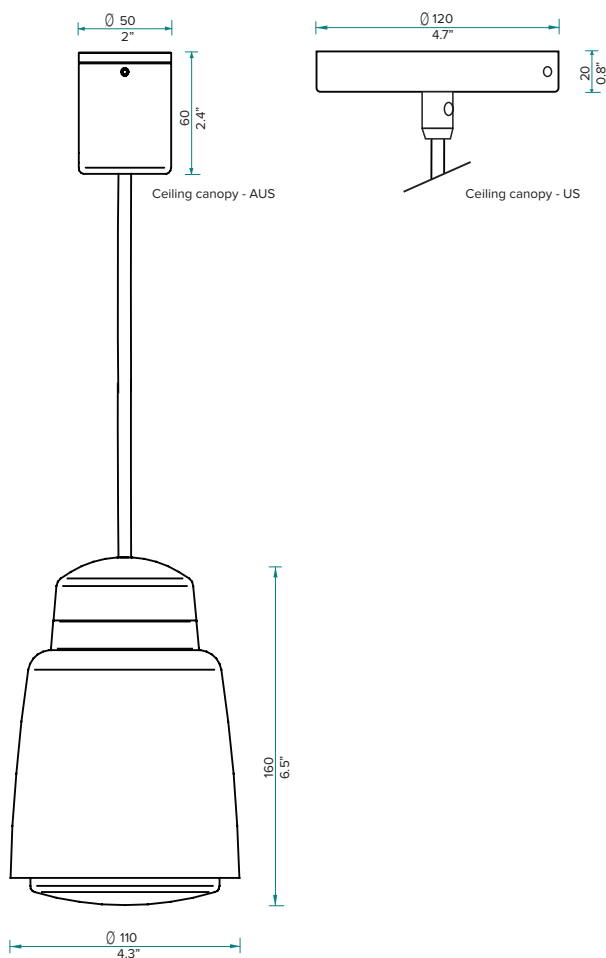

FLIRT

Let's face it, everyone likes feeling a little bit naughty every once in a while. Like touching the forbidden fruit or falling upon a chance encounter, your heart skips a beat. The Flirt pendant by Luxxbox gives you just a glimpse but won't tell you the secret. And it will always leave you wanting more.

Flirt comes in options for indoor or outdoor, with an E27 lamp base for a CFL or LED lamp, so whichever base you make it to, Flirt has the bases covered.

KEY FEATURES

- Rotomoulded polyethylene opaque diffuser
- E27 Lampholder recommend 8W CFL
- 3m/9'10" black woven power cord supplied
- Full electrical terminations
- LED version available (**Optional**)
- IP rated version available, supplied with 4m/13'1" black cable, no canopy (**Optional**)

HOW TO SPECIFY

LX-FT- (Colour)