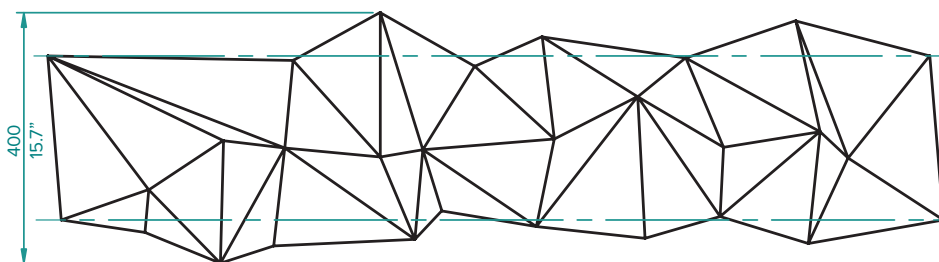

FRACTAL CLOUD

HOW TO SPECIFY

LX-FC- (Lamp Source) - (Wattage) - (Colour Temp) - (Dimming)

Lamp Source	Wattage	Colour Temp	Dimming
T5	28	W = warm	1 = no dimming
LED	54	C = cool	2 = DSI
		D = daylight	3 = DALI
		R = RGB (only LED)	4 = 1-10v

* Only specify one lamp source

Example: **LX-FC-T5-54-D-1** = Luxxbox Fractal Cloud, T5 lamp, 54 watts, daylight colour, no dimming

The Fractal Cloud is every bit as beautifully organic as it is diabolically mathematical. The facets comprising this ultra modern linear pendant appear random, yet afford a precise balance in visual and physical properties. The angled profile works well in haphazard cluster arrangements, creative tessellations and simple end-to-end linear installations. The light source is concealed within a mass of geometric angles that would make even Euclid proud.

KEY FEATURES

- 1500mm/5' long diffuser
- 100% recyclable translucent LPDE
- 1200mm/4' T5 flupresent tube
- Hi Flux LEDs (**Optional**)

Luxxbox reserves the right to change the specification, material and colours at any time without notice. Standard warranty terms and conditions apply. All rights reserved. © November 2017. Ver 7.2.