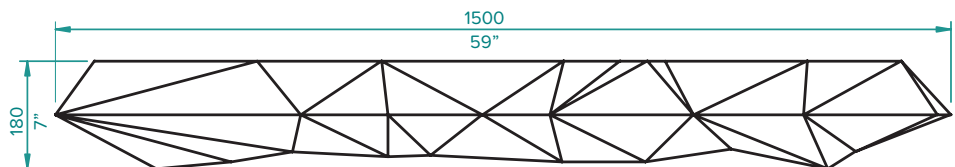

FRACTAL CLOUD

HOW TO SPECIFY

LX-FC- (Lamp Source) - (Wattage) - (Colour Temp) - (Dimming)

Lamp Source	Wattage	Colour Temp	Dimming
T5	28	W = warm	1 = no dimming
LED	54	C = cool	2 = DSI
		D = daylight	3 = DALI
		R = RGB (only LED)	4 = 1-10v

* Only specify one lamp source

Example: **LX-FC-T5-54-D-1** = Luxxbox Fractal Cloud, T5 lamp, 54 watts, daylight colour, no dimming

The Fractal Cloud is every bit as beautifully organic as it is diabolically mathematical. The facets comprising this ultra modern linear pendant appear random, yet afford a precise balance in visual and physical properties. The angled profile works well in haphazard cluster arrangements, creative tessellations and simple end-to-end linear installations. The light source is concealed within a mass of geometric angles that would make even Euclid proud.

KEY FEATURES

- 1500mm/5' long diffuser
- 100% recyclable translucent LPDE
- 1200mm/4' T5 flupresent tube
- Hi Flux LEDs (**Optional**)

Luxxbox reserves the right to change the specification, material and colours at any time without notice. Standard warranty terms and conditions apply. All rights reserved. © November 2017. Ver 7.2.