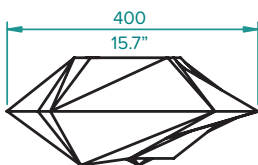

FRACTAL CLOUD

HOW TO SPECIFY

LX-FC- (Lamp Source) - (Wattage) - (Colour Temp) - (Dimming)

Lamp Source	Wattage	Colour Temp	Dimming
T5	28	W = warm	1 = no dimming
LED	54	C = cool	2 = DSI
		D = daylight	3 = DALI
		R = RGB (only LED)	4 = 1-10v

KEY FEATURES

- 1500mm/5' long diffuser
- 100% recyclable translucent LPDE
- 1200mm/4' T5 flupresent tube
- Hi Flux LEDs (**Optional**)

Luxxbox reserves the right to change the specification, material and colours at any time without notice. Standard warranty terms and conditions apply. All rights reserved. © November 2017. Ver 7.2.