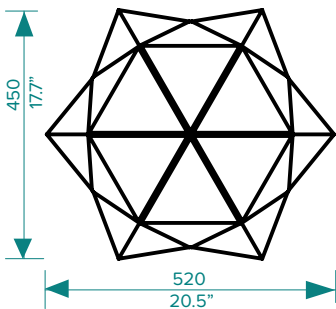

Standard Range (US)

Luxxbox reserves the right to change the specification, material and colours at any time without notice. Standard warranty terms and conditions apply. All rights reserved. © March 2017. Ver 2.7.

LUXXBOX PTY LTD × ACN 123 193 788 × 43 KENYON ST EAGLE FARM QLD 4009 AUSTRALIA
P +61 7 3257 2822 × F +61 7 3257 2844 × INFO@LUXXBOX.COM × LUXXBOX.COM
P +1 510 386 9300 × USA@LUXXBOX.COM