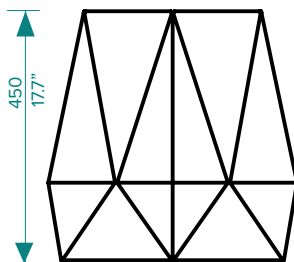

Standard Range (US)

Luxxbox reserves the right to change the specification, material and colours at any time without notice. Standard warranty terms and conditions apply. All rights reserved. © March 2017. Ver 2.7.

LUXXBOX PTY LTD × ACN 123 193 788 × 43 KENYON ST EAGLE FARM QLD 4009 AUSTRALIA
P +61 7 3257 2822 × F +61 7 3257 2844 × INFO@LUXXBOX.COM × LUXXBOX.COM
P +1 510 386 9300 × USA@LUXXBOX.COM