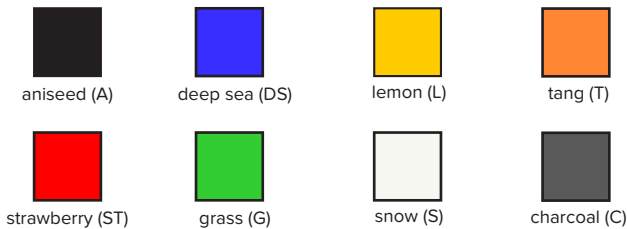

HARLIE STOOL

HOW TO SPECIFY

LX-HS- (Colour)

Example: **LX-HS-DS** = Luxxbox Harlie stool, deep sea

Standard Range (AUS)

The prismatic form of the Harlie Stool is at once both faceted gemstone and articulated artifact. Drawing on gemology and mathematical principles with a playful reference to the geometry of the daring 'Harlequin' in full costume, the Harlie Stool holds court with a killer design edge.