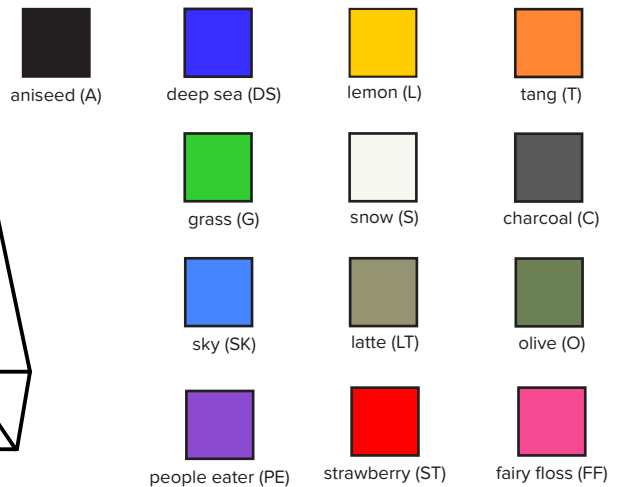

Standard Range (US)

Luxxbox reserves the right to change the specification, material and colours at any time without notice. Standard warranty terms and conditions apply. All rights reserved. © March 2017. Ver 2.7.

LUXXBOX PTY LTD × ACN 123 193 788 × 43 KENYON ST EAGLE FARM QLD 4009 AUSTRALIA
P +61 7 3257 2822 × F +61 7 3257 2844 × INFO@LUXXBOX.COM × LUXXBOX.COM
P +1 510 386 9300 × USA@LUXXBOX.COM