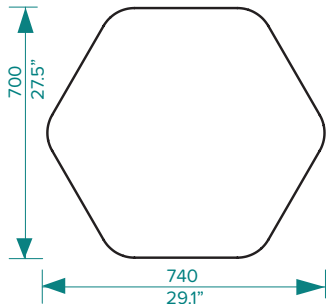

Standard Range (US)

Luxxbox reserves the right to change the specification, material and colours at any time without notice. Standard warranty terms and conditions apply. All rights reserved. © March 2017. Ver 2.7.

LUXXBOX PTY LTD × ACN 123 193 788 × 43 KENYON ST EAGLE FARM QLD 4009 AUSTRALIA
P +61 7 3257 2822 × F +61 7 3257 2844 × INFO@LUXXBOX.COM × LUXXBOX.COM
P +1 510 386 9300 × USA@LUXXBOX.COM