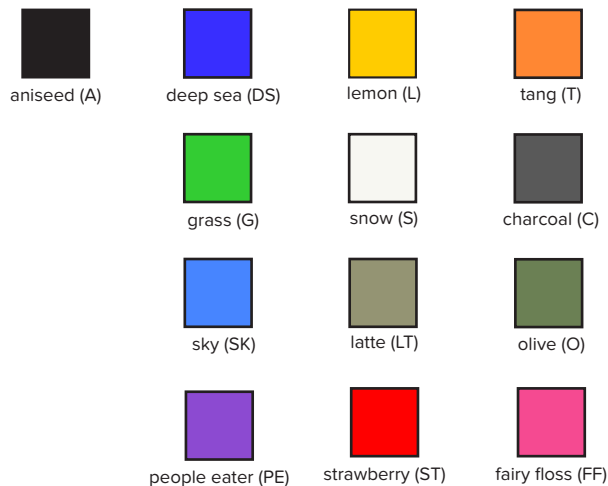

Standard Range (US)

Luxxbox reserves the right to change the specification, material and colours at any time without notice. Standard warranty terms and conditions apply. All rights reserved. © March 2017. Ver 2.7.

LUXXBOX PTY LTD × ACN 123 193 788 × 43 KENYON ST EAGLE FARM QLD 4009 AUSTRALIA
P +61 7 3257 2822 × F +61 7 3257 2844 × INFO@LUXXBOX.COM × LUXXBOX.COM
P +1 510 386 9300 × USA@LUXXBOX.COM