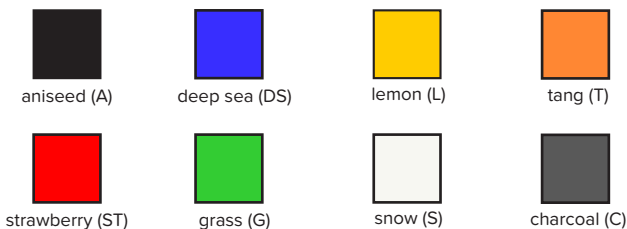

# HARLIE TABLE

### LX-HT- (Colour)

Example: **LX-HT-G** = Luxxbox Harlie table, grass coloured

### Standard Range (AUS)

The prismatic form of the Harlie Table is at once both faceted gemstone and articulated artifact. Drawing on gemology and mathematical principles with a playful reference to the geometry of the daring 'Harlequin' in full costume, the Harlie Table holds court with a killer design edge.