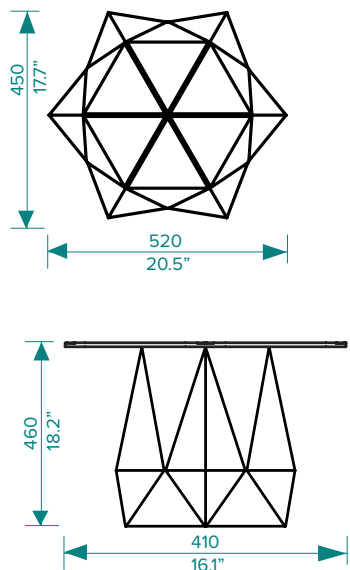

HARLIE TABLE

HOW TO SPECIFY

LX-HT- (Colour)

Example: **LX-HT-G** = Luxxbox Harlie table, grass coloured

Standard Range (AUS)

The prismatic form of the Harlie Table is at once both faceted gemstone and articulated artifact. Drawing on gemology and mathematical principles with a playful reference to the geometry of the daring 'Harlequin' in full costume, the Harlie Table holds court with a killer design edge.

KEY FEATURES

- Hardwearing and durable
- Geca environmental certified
- UV resistance interior/exterior
- White compact laminate table top
- 5 years warranty
- 100% recyclable

Standard Range (US)

Luxxbox reserves the right to change the specification, material and colours at any time without notice. Standard warranty terms and conditions apply. All rights reserved. © March 2017. Ver 2.7.

LUXXBOX PTY LTD × ACN 123 193 788 × 43 KENYON ST EAGLE FARM QLD 4009 AUSTRALIA
P +61 7 3257 2822 × F +61 7 3257 2844 × INFO@LUXXBOX.COM × LUXXBOX.COM
P +1 510 386 9300 × USA@LUXXBOX.COM