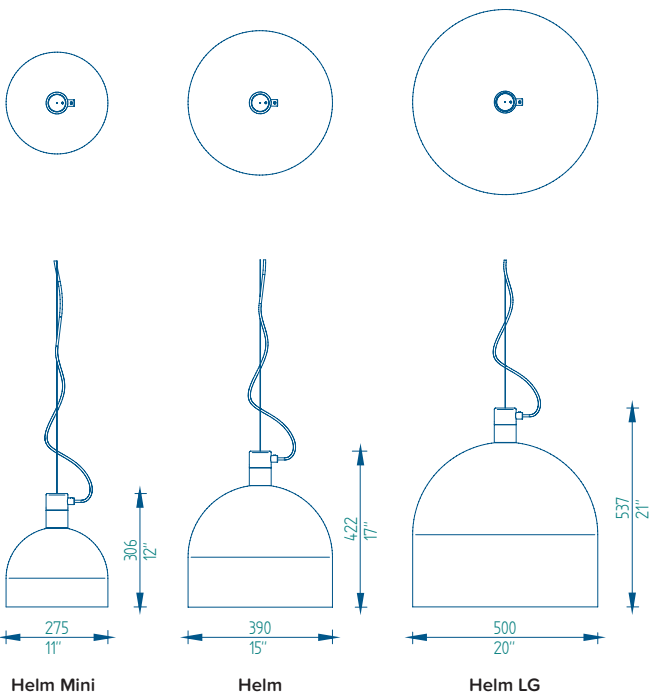

HELM

Helm Mini

Helm

Helm LG

ceiling canopy - AUS

ceiling canopy - US

With a form that echoes the design of a Roman legion's helmet and the robustness to match, the Helm Pendant makes a bold statement. Available in glass black, white and polished copper, the Helm, Helm Mini and Helm LG versatile design will enliven any space.

KEY FEATURES

- Suitable to indoor environments
- Comes with 3 metres/9'10" of power cable
- E27/ES lampholder, suitable for incandescent and energy saving lamps
- 40 Watt max

HOW TO SPECIFY

LX-HM- (Type) - (Colour)

Type	Finish Colour
HM = Helm Mini	Specify colour as below
HL = Helm	
HG = Helm LG	

Example: **LX-HM-C** = Helm Mini, copper finish

Available Colours (Helm Mini, Helm)

Available Colours (Helm LG)

Note: Variation on internal Copper surfaces can occur due to the individual hand finishing process