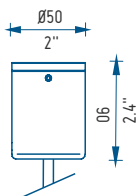

ceiling canopy - AUS