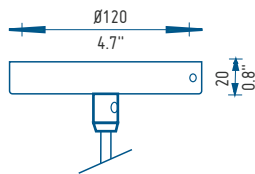

ceiling canopy - US