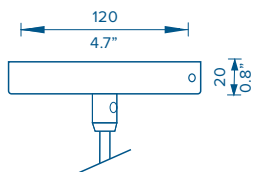

Ceiling Canopy - US

With a form that echoes the design of a Roman legion's helmet with the robustness to match, the Helm Pendant makes a bold statement. Available in matte black, gloss white and custom colors on request, the Helm's versatile design will enliven any space.

KEY FEATURES

- Suitable to indoor environments
- 9' / 3m of woven power cable
- E27 / ES lampholder, suitable for incandescent and energy saving lamps
- 40 Watt max

HOW TO SPECIFY

LX-HM- (Size) - (Colour)

Size	Finish Colour
S = Small	Specify colour as below
M = Medium	
L = Large	

Example: **LX-HM-L-B** = Helm, large, Matte Black