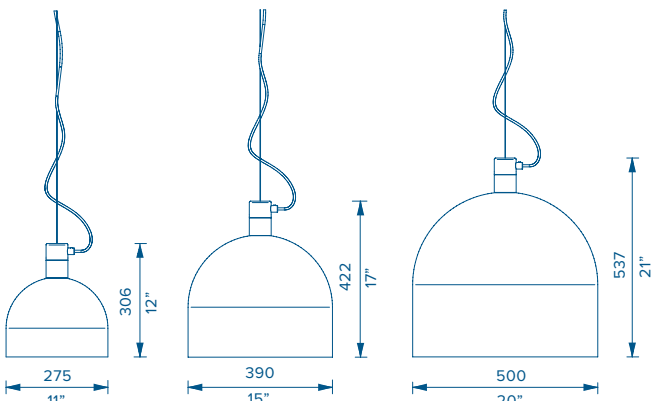

HELM

Helm Small

Helm Medium

Helm Large

Ceiling Canopy - AUS

Ceiling Canopy - US

With a form that echoes the design of a Roman legion's helmet with the robustness to match, the Helm Pendant makes a bold statement. Available in matte black, gloss white and custom colors on request, the Helm's versatile design will enliven any space.

KEY FEATURES

- Suitable to indoor environments
- 9' / 3m of woven power cable
- E27 / ES lampholder, suitable for incandescent and energy saving lamps
- 40 Watt max

HOW TO SPECIFY

LX-HM- (Size) - (Colour)

Size	Finish Colour
S = Small	Specify colour as below
M = Medium	
L = Large	

Example: **LX-HM-L-B** = Helm, large, Matte Black

Available Colours

Matte Black (B) Gloss White (PW) Custom (C)

HELM - INSTALLATION INSTRUCTIONS