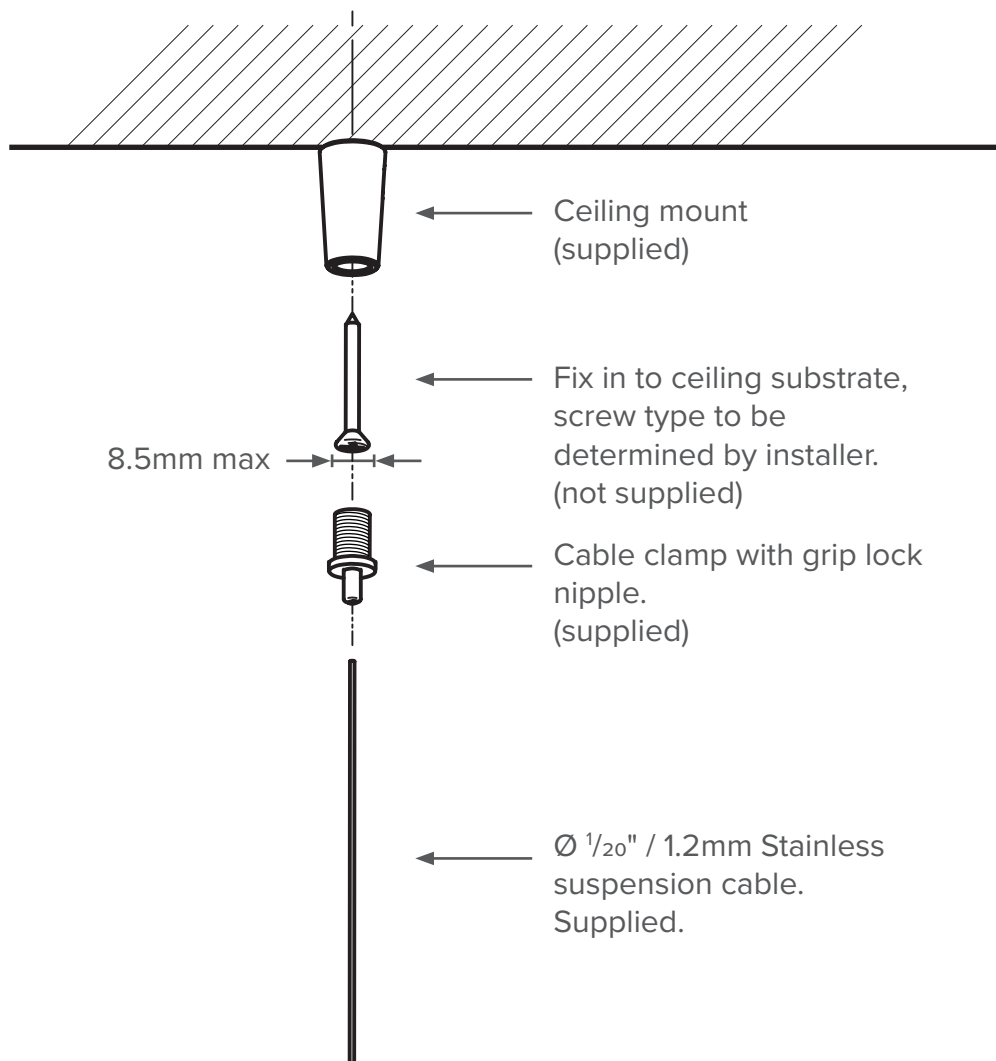

HELM - INSTALLATION INSTRUCTIONS

STANDARD CEILING MOUNT