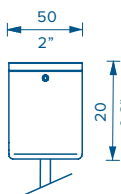

Ceiling Canopy - AUS