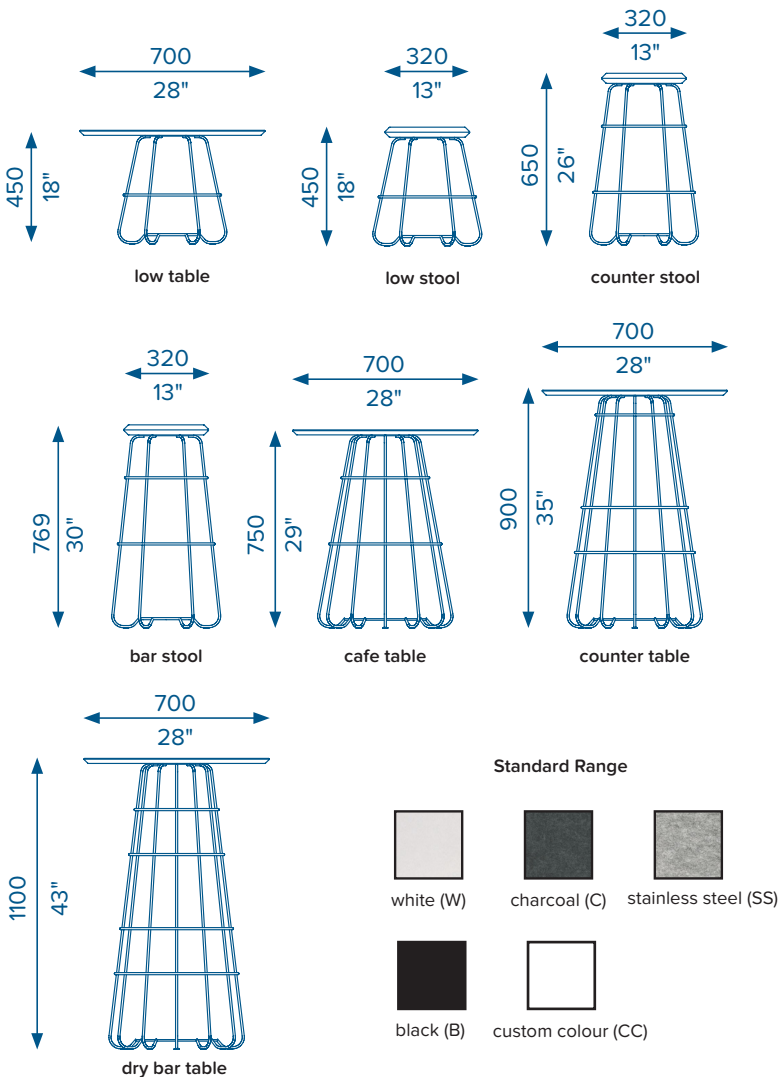

HOOP

Sizes

Luxxbox's Hoop is inspired by traditional Victorian garden furniture. There are 7 different products to choose from including: a cafe table, a dry bar and 3 heights of stool. All pieces in the Hoop collection feature a tough powder coated steel frame and solid timber top. With a large number of frame colours available and a choice of a natural or dark stained top, there is a Hoop to suit every environment.

KEY FEATURES

- Available in 3 stool heights and 4 table heights
- Choice natural or dark stain timber finish
- Custom colours available
- Zinc primed steel frame
- Tough polyester powder coat
- Lightweight construction for easy portability
- Frame available in stainless steel and chrome
- Table top available in compact laminate

HOW TO SPECIFY

LX-HP - (Type) - (Colour) - (Finish)

Type	Shade Colour	Seat/Table Finish
LT = Low Table	Specify colour as shown	N = Natural Wood
LS = Low Stool		D = Dark Stain Wood
CS = Counter Stool		CB = Compact Laminate - Black
BS = Bar Stool		CW = Compact Laminate - White
CT = Cafe Table		
CTT = Counter Table		
DB = Dry Bar Table		