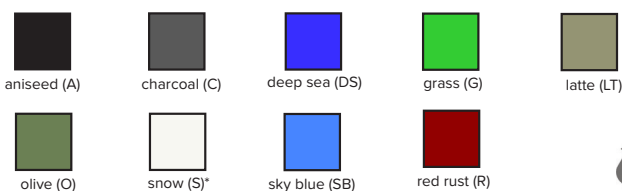

KEY FEATURES

- UV resistant
- Made from 100% recyclable LDPE
- Plywood top
- Long life materials

HOW TO SPECIFY

LX-KS- (Colour) - (Finish)

Colour	Finish
Specify colour as below	TS = Natural
	TC = Dark Stain

Example: **LX-KS-C-N** = Luxxbox K-Stool, charcoal, natural timber top

Standard Range (US)

Luxxbox reserves the right to change the specification, material and colours at any time without notice. Standard warranty terms and conditions apply. All rights reserved. © March 2017. Ver 1.6.