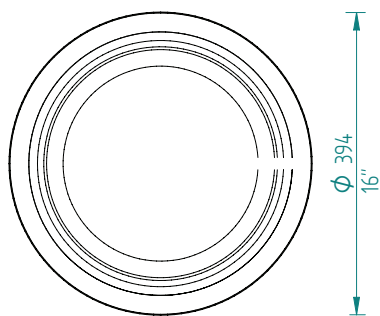

K-STOOL

K-Stool is made for stacking

The newest addition to the growing K family, the K-Stool is sure to be the centre of attention. With a number of chilled-out colours to complement the natural wooden seat top, K-Stool will look the part in any space. Although lightweight and maneuverable, the robust LDPE base and plywood top means the K-Stool can withstand whatever you throw at it. The K-Stool is also easily stacked allowing for efficient storage.