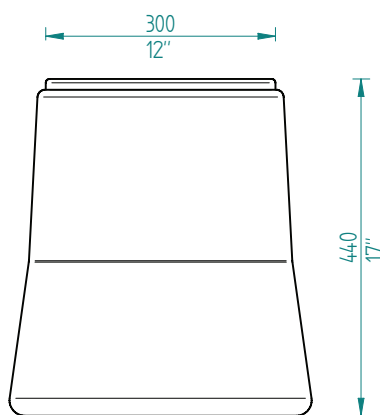

K-STOOL

K-Stool is made for stacking

The newest addition to the growing K family, the K-Stool is sure to be the centre of attention. With a number of chilled-out colours to complement the natural wooden seat top, K-Stool will look the part in any space. Although lightweight and maneuverable, the robust LDPE base and plywood top means the K-Stool can withstand whatever you throw at it. The K-Stool is also easily stacked allowing for efficient storage.