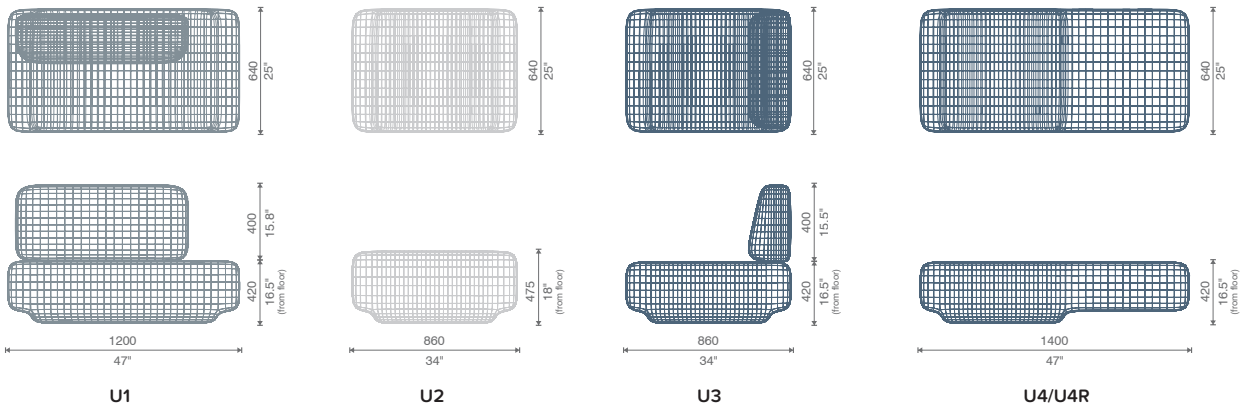

Wood Podium Components

Accessories

Luxxbox reserves the right to change the specification, material and colours at any time without notice. Standard warranty terms and conditions apply. All rights reserved. © March 2017. Ver 1.7.

LUXXBOX PTY LTD × ACN 123 193 788 × 43 KENYON ST EAGLE FARM QLD 4009 AUSTRALIA
P +61 7 3257 2822 × F +61 7 3257 2844 × INFO@LUXXBOX.COM × LUXXBOX.COM
P +1 510 386 9300 × USA@LUXXBOX.COM