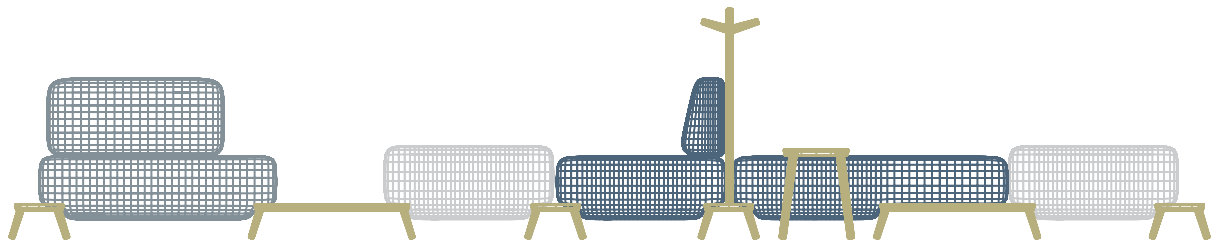

6m Configuration Featuring All Components