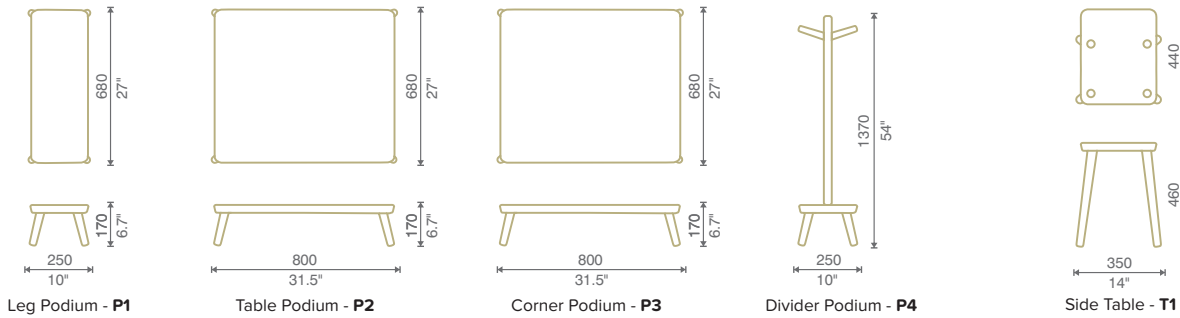

Wood Podium Components

Accessories

Luxxbox reserves the right to change the specification, material and colours at any time without notice. Standard warranty terms and conditions apply. All rights reserved. © March 2017. Ver 1.7.

LUXXBOX PTY LTD × ACN 123 193 788 × 43 KENYON ST EAGLE FARM QLD 4009 AUSTRALIA
P +61 7 3257 2822 × F +61 7 3257 2844 × INFO@LUXXBOX.COM × LUXXBOX.COM
P +1 510 386 9300 × USA@LUXXBOX.COM