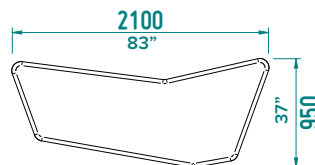

## RUNE OUTDOOR RM

A1

A2

A Ottoman

Rune outdoor brings all the benefits of the Rune lounge to the outdoor environment. A series of precise angles and specifically configured edges allow the units to be spatially arranged in clusters which are scalable and adaptable to suit any outdoor seating need. The language consists of a single character with three variations to create three unique unit types, with your choice of base and back colours.