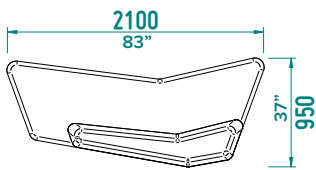

## RUNE OUTDOOR RM

A1

A2

A Ottoman

Rune outdoor brings all the benefits of the Rune lounge to the outdoor environment. A series of precise angles and specifically configured edges allow the units to be spatially arranged in clusters which are scalable and adaptable to suit any outdoor seating need. The language consists of a single character with three variations to create three unique unit types, with your choice of base and back colours.