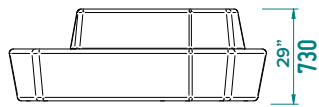

## RUNE OUTDOOR RM

A1

A2

A Ottoman

Rune outdoor brings all the benefits of the Rune lounge to the outdoor environment. A series of precise angles and specifically configured edges allow the units to be spatially arranged in clusters which are scalable and adaptable to suit any outdoor seating need. The language consists of a single character with three variations to create three unique unit types, with your choice of base and back colours.