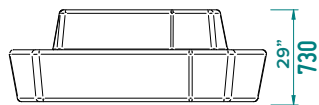

## RUNE OUTDOOR RM

A1

A2

A Ottoman

Rune outdoor brings all the benefits of the Rune lounge to the outdoor environment. A series of precise angles and specifically configured edges allow the units to be spatially arranged in clusters which are scalable and adaptable to suit any outdoor seating need. The language consists of a single character with three variations to create three unique unit types, with your choice of base and back colours.