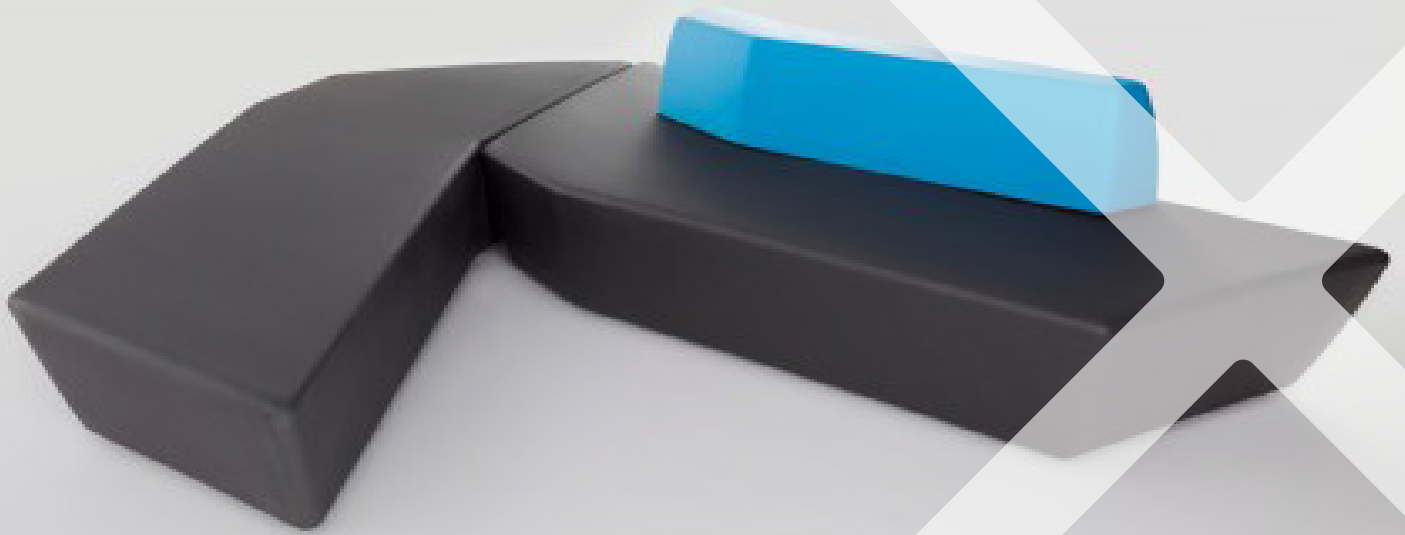

RUNE OUTDOOR RM

HOW TO SPECIFY

LX-RN-OD-(Configuration)-(Base Color)-(Backrest Color)

Configuration	Base Color	Backrest Color
A1		See color table
A2		See color table
AO - Ottoman	See color table	NA

Example: LX-RN-OD-A1-A-SK = Luxxbox, Rune Lounge, Outdoor, A1 Config, Aniseed Base, Sky Backrest