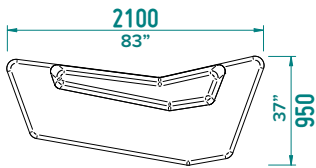

## RUNE OUTDOOR RM

A1

A2

A Ottoman

Rune outdoor brings all the benefits of the Rune lounge to the outdoor environment. A series of precise angles and specifically configured edges allow the units to be spatially arranged in clusters which are scalable and adaptable to suit any outdoor seating need. The language consists of a single character with three variations to create three unique unit types, with your choice of base and back colours.