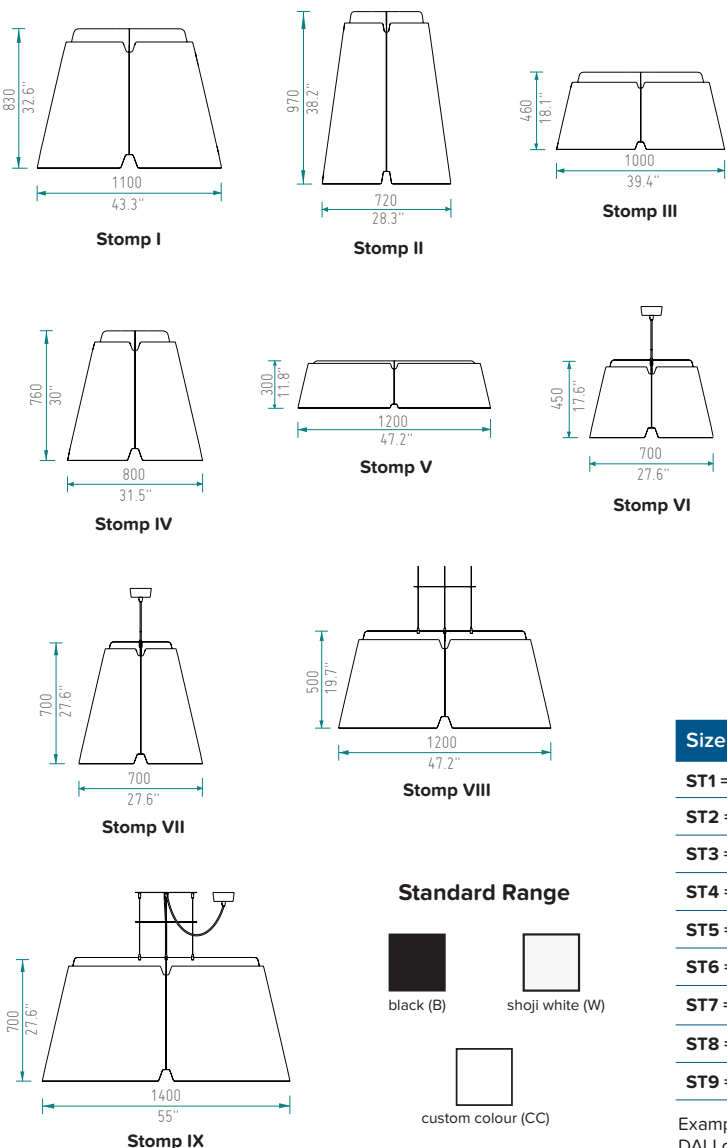

Are you searching for the proverbial spanner in the works? The Stomp range of lights are a set of industrial artefacts which will make you stand up and take a look. You'll think twice about the space you're in when you see these commanding mega-shades. Like any piece of precision equipment, the form leaves no question about what these lights are for while the build quality and attention to detail tells you they're the right tool for the job.

KEY FEATURES

- Suitable for indoor environments
- Circular T5 fluorescent
- 4 suspension cables, height adjustable
- Dimming options available
- Internal vinyl colours

HOW TO SPECIFY

LX-ST- (Size) - (Colour) - (Bottom Diffuser) - (Lamp Source) - (Dimming) - (Temp Colour)

Size	Colour	Lamp Source	Temp Colour
ST1 = Stomp I	B = Black textured	22 = T5, 22W max	WW = Warm white
ST2 = Stomp II	W = Shoji white	40 = T5, 40W max	NW = Neutral white
ST3 = Stomp III	CC = Custom colour	55 = T5, 50W max	CW = Cool white
ST4 = Stomp IV	Diffuser	Dimming	
ST5 = Stomp V	DY = Yes	1 = No dimming	
ST6 = Stomp VI	DN = No	2 = DSI	
ST7 = Stomp VII		3 = DALI	
ST8 = Stomp VIII		4 = 1-10v	
ST9 = Stomp IX			

Example: **LX-ST6-B-DY-55-3-NW** = Luxxbox Stomp VI, black textured with a bottom diffuser, 50W, DALI dimming and neutral white temp colour

Luxxbox reserves the right to change the specification, material and colours at any time without notice. Standard warranty terms and conditions apply. All rights reserved. © March 2017. Ver 4.4.

LUXXBOX PTY LTD × ACN 123 193 788 × 43 KENYON ST EAGLE FARM QLD 4009 AUSTRALIA

P +61 7 3257 2822 × F +61 7 3257 2844 × INFO@LUXXBOX.COM × LUXXBOX.COM

P +1 510 386 9300 × USA@LUXXBOX.COM