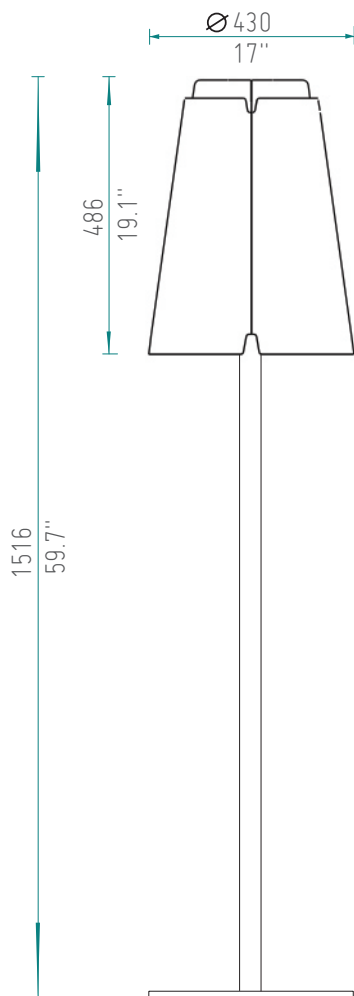

# STOMP FLOOR

## Stomp Floor

Are you searching for the proverbial spanner in the works? The Stomp range of lights are a set of industrial artefacts which will make you stand up and take a look. You'll think twice about the space you're in when you see these commanding mega-shades. Like any piece of precision equipment, the form leaves no question about what these lights are for while the build quality and attention to detail tells you they're the right tool for the job.

### KEY FEATURES

- E27/ES lampholder, 60 Watt max
- Suitable for indoor environments