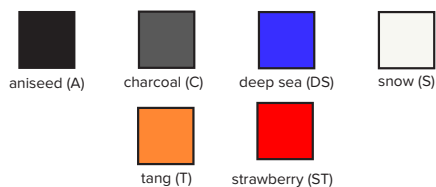

Example: **LX-TS-A**= Aniseed stool colour
LX-TSH-A= Hard top aniseed colour
LX-TSC= Soft cushion insert (0.5m fabric required)

Luxxbox reserves the right to change the specification, material and colours at any time without notice. Standard warranty terms and conditions apply. All rights reserved. © March 2017. Ver 5.5.

Standard Range

Subject to Availability

*Not available in USA

Like a fizzy lolly, the fruity flavours of the Tingle will be sure to tickle your taste buds. The fun mix and match colours of the interior/exterior low seating and table series offers great flexibility to complement any office, home or cafe. The fruity range is solid but light and made to withstand mother natures various moods. Best of all, the small footprint and stacking ability means storage is no problem. So go ahead, mix and match and discover your favourite fruity flavours.

Example: **LX-TT-A-W** = Luxxbox Table, aniseed base colour with white table top

Luxxbox reserves the right to change the specification, material and colours at any time without notice. Standard warranty terms and conditions apply. All rights reserved. © March 2017. Ver 5.5.