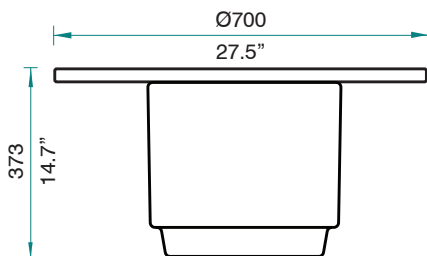

TINGLE

Tingle Table

Standard Range

Subject to Availability

*Not available in USA

Like a fizzy lolly, the fruity flavours of the Tingle will be sure to tickle your taste buds. The fun mix and match colours of the interior/exterior low seating and table series offers great flexibility to complement any office, home or cafe. The fruity range is solid but light and made to withstand mother natures various moods. Best of all, the small footprint and stacking ability means storage is no problem. So go ahead, mix and match and discover your favourite fruity flavours.

KEY FEATURES

- Made from 100% recyclable LDPE
- Table top made from compact laminate
- UV resistant
- GECA environmental rating
- Long life span

HOW TO SPECIFY

LX-TT- (Base Colour) - (Top Colour)

Base Colour	Table Top Colour
Specify colour as shown	B = Black W = White

Example: **LX-TT-A-W** = Luxxbox Table, aniseed base colour with white table top

Luxxbox reserves the right to change the specification, material and colours at any time without notice. Standard warranty terms and conditions apply. All rights reserved. © March 2017. Ver 5.5.

LUXXBOX PTY LTD × ACN 123 193 788 × 43 KENYON ST EAGLE FARM QLD 4009 AUSTRALIA
P +61 7 3257 2822 × F +61 7 3257 2844 × INFO@LUXXBOX.COM × LUXXBOX.COM
P +1 510 386 9300 × USA@LUXXBOX.COM