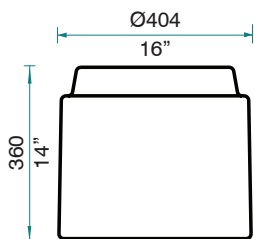

TINGLE

Tingle Stool