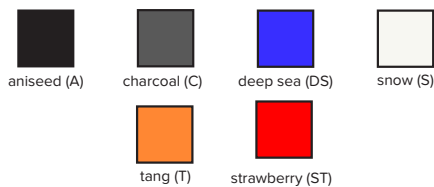

TINGLE

Tingle Stool

Tingle Stool with top

Hard Top

Soft Cushion

Standard Range

Subject to Availability

*Not available in USA

Like a fizzy lolly, the fruity flavours of the Tingle will be sure to tickle your taste buds. The fun mix and match colours of the interior/exterior low seating and table series offers great flexibility to complement any office, home or cafe. The fruity range is solid but light and made to withstand mother natures various moods. Best of all, the small footprint and stacking ability means storage is no problem. So go ahead, mix and match and discover your favourite fruity flavours.

Example: **LX-TS-A**= Aniseed stool colour
LX-TSH-A= Hard top aniseed colour
LX-TSC= Soft cushion insert (0.5m fabric required)

Luxxbox reserves the right to change the specification, material and colours at any time without notice. Standard warranty terms and conditions apply. All rights reserved. © March 2017. Ver 5.5.