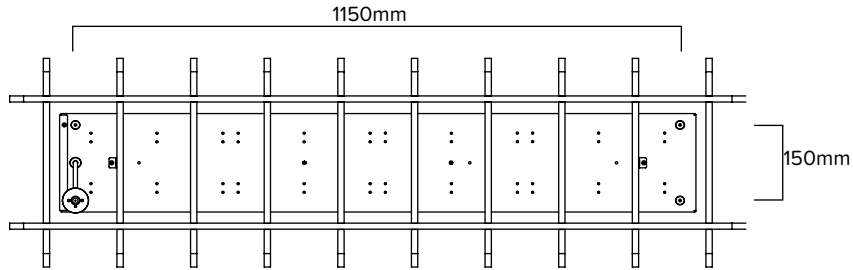

MATRIX INFINITE

CANOPY LOCATIONS

Small

Medium

Large

Luxxbox reserves the right to change the specification, material and colors at any time without notice. Standard warranty terms and conditions apply. All rights reserved. © November 2017. Ver 1.7

LUXXBOX PTY LTD × ACN 123 193 788 × 43 KENYON ST EAGLE FARM QLD 4009 AUSTRALIA
P +61 7 3257 2822 × INFO@LUXXBOX.COM × LUXXBOX.COM
P +1 (415) 871 0048 × USA@LUXXBOX.COM