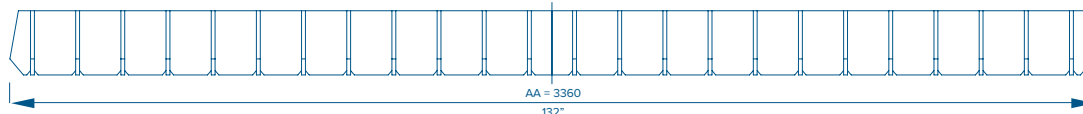

## Component Configurations Example (AA)

Matrix can be stacked to create run lengths of infinite cool. Interconnected runs of more than 10 meters provide the perfect solution of lighting difficult spaces like corridors and hallways, while providing sound-management acoustics as well.