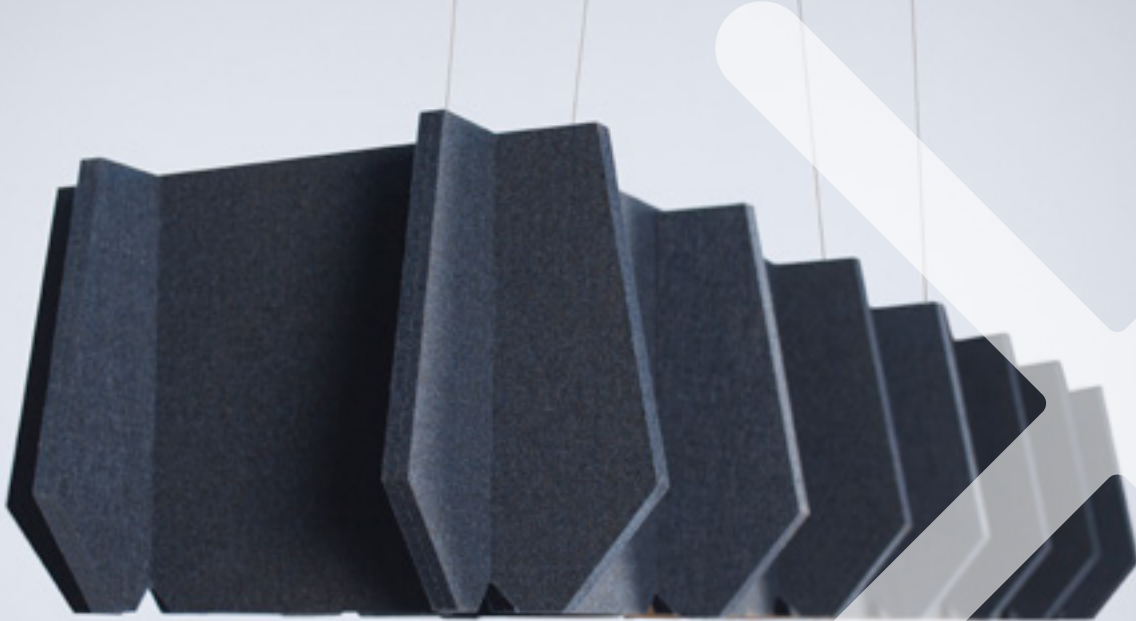

MATRIX

LIGHT SOURCE SPECIFICATIONS WITH UP/DOWN WASH

All Matrix LED luminaires are equipped with LED boards of the following specification:

- **S** – 7200 lumen, 120VAC, CRI 80, 178W
- **M** – 9600 lumen, 120VAC, CRI 80, 240W
- **L** – 12000 lumen, 120VAC, CRI 80, 298W
- **A** – 12000 lumen, 120VAC, CRI 80, 298W
- **B** – 12000 lumen, 120VAC, CRI 80, 298W

DIMMING OPTIONS

100%-10% dimming is compatible with the following ELV dimmers:

- Lutron Nova NLV-600-WH
- Lutron Maestro MAELV-600-WH
- Lutron Diva DVELV-303P-WH
- Leviton VIZIA + Decora Cat-NO.VPE06-1LZ
- Leviton Decora DSE06-10Z
- Leviton Illumatech Slide Dimmer IPE04-1LZ