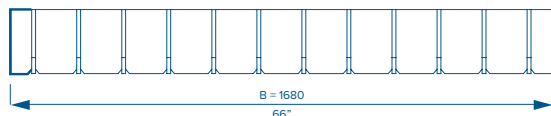

MATRIX INFINITE

Component Configurations

Component Configurations Example (AA)