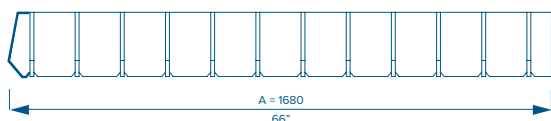

MATRIX INFINITE

Component Configurations

Component Configurations Example (AA)