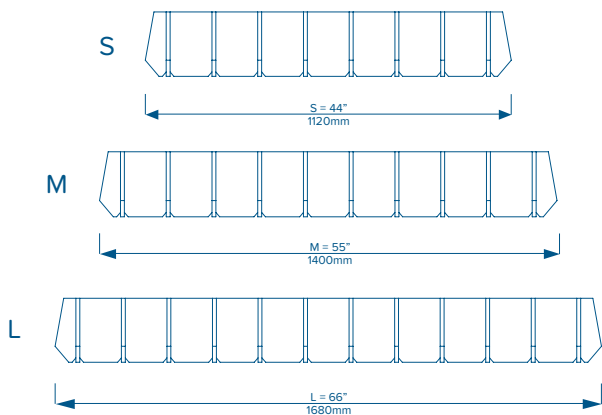

MATRIX

Lamp Configuration

The rectangular array of cleverly interconnected acoustic panels of Luxxbox's Matrix combines visual appeal with effective sound management to help hush open spaces. Available as individual units in 3 different sizes or interconnected run length for infinite cool

KEY FEATURES

- Available in 3 sizes and a wide range of colors
- Segments made from 0.3" acoustic panels
- Also available as continuous run lengths
- Highly effective sound absorption: Class D NRC 0.45 - Class C NRC 0.70
- 4 Suspension cables, 9' total length, height adjustable
- Supplied with 9' total length, height adjustable
- Supplied with 9.8' woven power cable
- Suitable for indoor environments
- Class A, FS:5 - SD:25 fire rated (USA)
- Minimum 65% recycled material
- IES files available
- ELV dimming compatible
- Acoustic properties independently tested