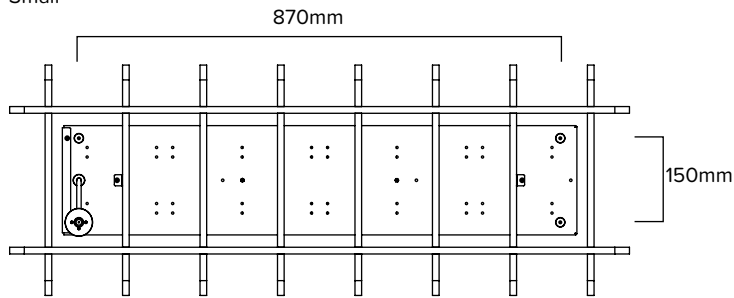

MATRIX INFINITE

CANOPY LOCATIONS

Small

Medium