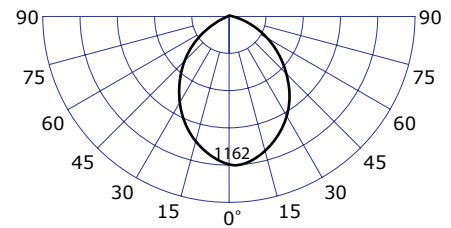

LUMINOUS INTENSITY DISTRIBUTION

Small