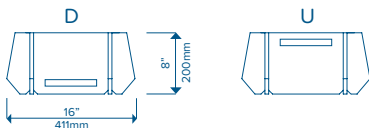

Lamp Configuration