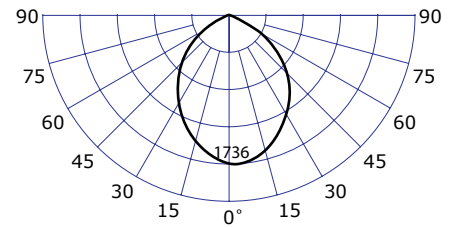

MATRIX

LIGHT SOURCE SPECIFICATIONS WITH UP/DOWN WASH

All Matrix LED luminaires are equipped with LED boards of the following specification:

- **S** – 7200 lumen, 120VAC, CRI 80, 178W
- **M** – 9600 lumen, 120VAC, CRI 80, 240W
- **L** – 12000 lumen, 120VAC, CRI 80, 298W
- **A** – 12000 lumen, 120VAC, CRI 80, 298W
- **B** – 12000 lumen, 120VAC, CRI 80, 298W

DIMMING OPTIONS

100%-10% dimming is compatible with the following ELV dimmers:

- Lutron Nova NLV-600-WH
- Lutron Maestro MAELV-600-WH
- Lutron Diva DVELV-303P-WH
- Leviton VIZIA + Decora Cat-NO.VPE06-1LZ
- Leviton Decora DSE06-10Z
- Leviton Illumatech Slide Dimmer IPE04-1LZ

LUMINOUS INTENSITY DISTRIBUTION

Small

Medium

Large

Luxxbox reserves the right to change the specification, material and colors at any time without notice. Standard warranty terms and conditions apply. All rights reserved. © November 2017. Ver 1.7

LUXXBOX PTY LTD × ACN 123 193 788 × 43 KENYON ST EAGLE FARM QLD 4009 AUSTRALIA
P +61 7 3257 2822 × INFO@LUXXBOX.COM × LUXXBOX.COM
P +1 (415) 871 0048 × USA@LUXXBOX.COM