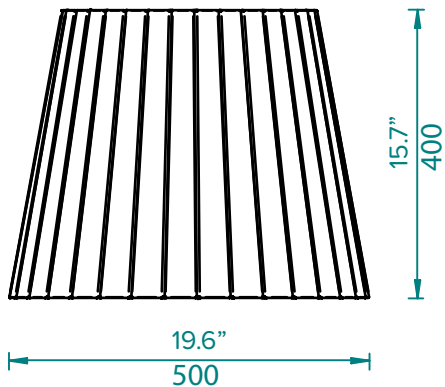

VAPOR

Let your light shine through.. Running with the cool crowd doesn't mean abandoning individualism. The versatile Vapor pedant by Luxxbox explores the notion of the end user personalising their lighting fixture. In doing so it skirts the boundaries of traditional decorative illumination, using unconventional lighting materials and contrasting colours and finished that combine in a suspended form as though floating in space. A visual show of strength and intricate three-dimensional shape. Also available as a floor lamp.

KEY FEATURES

- Comes with 3m/9'10 of power cable
- E27/ES lampholder, suitable for incandescent and energy saving lamps
- Custom graphic print for internal shade
- Supply own fabric for internal finish
- Internal timber shade available

HOW TO SPECIFY

LX-V- (Exterior Colour) - (Interior Colour)

Exterior Colour	Interior Colour
B = Black	TV = Timber veneer
W = White	CF = Custom fabric
CC = Custom colour	* For standard vinyl use colour code on next page

Example: **LX-V-B50-63** = Luxxbox Vapor, black exterior with magenta interior

Exterior Colour

black (B)

white (W)

* custom colours are available upon request at an additional setup cost

Luxxbox reserves the right to change the specification, material and colours at any time without notice. Standard warranty terms and conditions apply. All rights reserved. © November 2017. Ver 4.3.

LUXXBOX PTY LTD × ACN 123 193 788 × 43 KENYON ST EAGLE FARM QLD 4009 AUSTRALIA
P +61 7 3257 2822 × F +61 7 3257 2844 × INFO@LUXXBOX.COM × LUXXBOX.COM
P +1 510 386 9300 × USA@LUXXBOX.COM