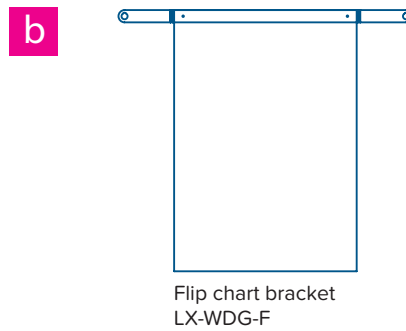

*NOT SHOWN
Magnetic microfibre cloth
LX-WDG-MC