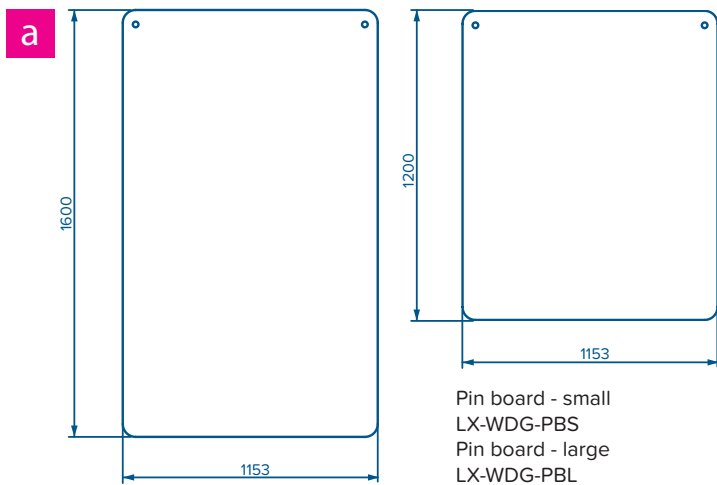

Whether you want a simple whiteboard or a multiple function central hub for an open plan office, find the accessories to suit your application here.

WARNING! : Never move your Wedge Thoughtboard without first unlocking the brake on the castors