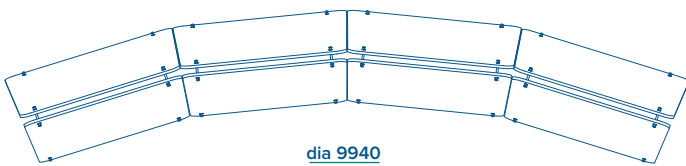

WEDGE THOUGHTBOARD

Wedge ThoughtBoard forms part of the Wedge Whiteboard range. The slim, elegant ThoughtBoard is a quiet achiever with loud results. The magnetic whiteboard surface serves many purposes, helping you to organise your life or office in style. With the addition of the sound absorbency panel, the ThoughtBoard can also help hush open-plan spaces, creating a little slice of calm. High quality double castors enable easy movement on all flooring surfaces.

KEY FEATURES

- Magnetic whiteboard or custom natural laminate backing
- Multiple Thought Boards can create a straight or curved room divider
- High quality lockable castor wheels for ease of movement
- Ships flat
- Sound absorbency panel/pin board (**Optional Accessory**)
- Solid oak pen shelf (**Optional Accessory**)
- Top rail for mounting oversized paper pad (**Optional Accessory**)
- Storage tray (**Optional Accessory**)

HOW TO SPECIFY

LX-WTB- (Material) - (Accessory)

Board Material	Optional Accessory	
V = Veneer	PBS = Pin Board - Small	PS = Pen Shelf
L = White Laminate	PBL = Pin Board - Large	T = Internal Tray
C = Custom Natural Laminate	F = Flip Chart Bracket	WB = Wire Basket
	PH = Pen Holder	BT = Base Tray

Example: **LX-WTB-C-ST** = Luxxbox Wedge Thought Board, custom natural laminate, storage tray

Note: Because the use and quality of markers is beyond our control there is no guarantee that Luxxbox Whiteboards can always be cleaned so that they are completely free of residue or markings. Please check the recommendations by the manufacturers of the markers before use.