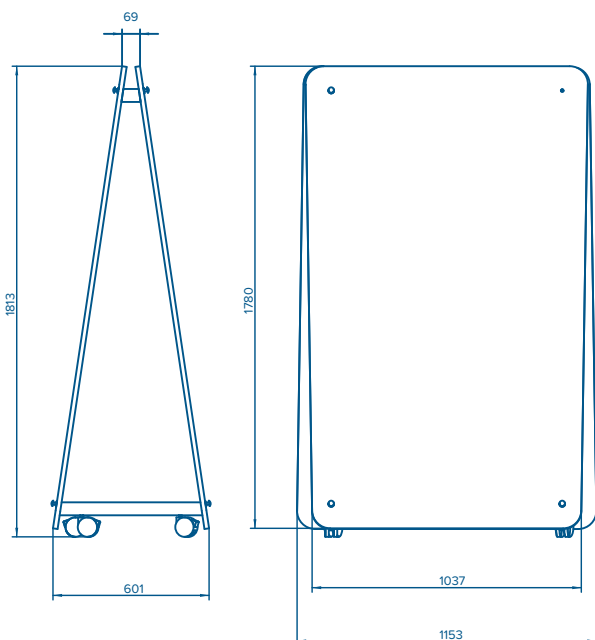

WEDGE THOUGHTBOARD

Wedge ThoughtBoard forms part of the Wedge Whiteboard range. The slim, elegant ThoughtBoard is a quiet achiever with loud results. The magnetic whiteboard surface serves many purposes, helping you to organise your life or office in style. With the addition of the sound absorbency panel, the ThoughtBoard can also help hush open-plan spaces, creating a little slice of calm. High quality double castors enable easy movement on all flooring surfaces.

KEY FEATURES

- Magnetic whiteboard or custom natural laminate backing
- Multiple Thought Boards can create a straight or curved room divider
- High quality lockable castor wheels for ease of movement
- Ships flat
- Sound absorbency panel/pin board (**Optional Accessory**)
- Solid oak pen shelf (**Optional Accessory**)
- Top rail for mounting oversized paper pad (**Optional Accessory**)
- Storage tray (**Optional Accessory**)

HOW TO SPECIFY

LX-WTB- (Material) - (Accessory)

Board Material	Optional Accessory	
V = Veneer	PBS = Pin Board - Small	PS = Pen Shelf
L = White Laminate	PBL = Pin Board - Large	T = Internal Tray
C = Custom Natural Laminate	F = Flip Chart Bracket	WB = Wire Basket
	PH = Pen Holder	BT = Base Tray