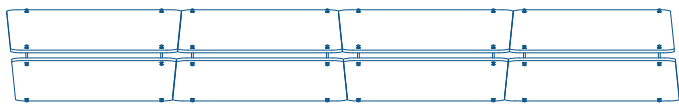

WEDGE THOUGHTBOARD

Wedge ThoughtBoard forms part of the Wedge Whiteboard range. The slim, elegant ThoughtBoard is a quiet achiever with loud results. The magnetic whiteboard surface serves many purposes, helping you to organise your life or office in style. With the addition of the sound absorbency panel, the ThoughtBoard can also help hush open-plan spaces, creating a little slice of calm. High quality double castors enable easy movement on all flooring surfaces.

KEY FEATURES

- Magnetic whiteboard or custom natural laminate backing
- Multiple Thought Boards can create a straight or curved room divider
- High quality lockable castor wheels for ease of movement
- Ships flat
- Sound absorbency panel/pin board (**Optional Accessory**)
- Solid oak pen shelf (**Optional Accessory**)
- Top rail for mounting oversized paper pad (**Optional Accessory**)
- Storage tray (**Optional Accessory**)

HOW TO SPECIFY

LX-WTB- (Material) - (Accessory)

Board Material	Optional Accessory	
V = Veneer	PBS = Pin Board - Small	PS = Pen Shelf
L = White Laminate	PBL = Pin Board - Large	T = Internal Tray
C = Custom Natural Laminate	F = Flip Chart Bracket	WB = Wire Basket
	PH = Pen Holder	BT = Base Tray