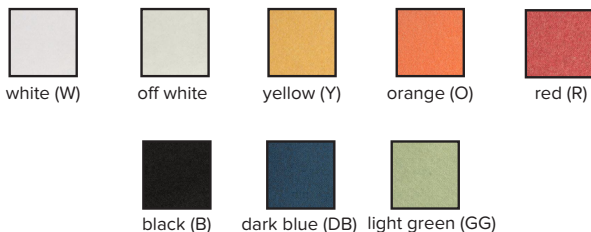

Premium Range A