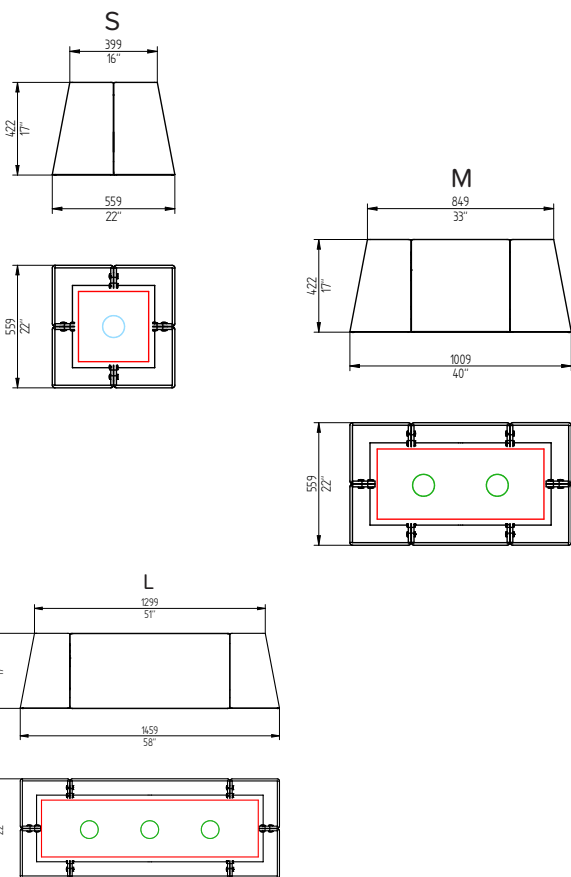

Luxxbox's classic Vapor reimaged as an acoustically treated pendant light. Designed for interior collaborative spaces, the Rectilinear adds a decorative element that doubles as a means of sound management.

KEY FEATURES

- Available in a variety of colours and sizes
- Segments made from 12mm acoustic panel
- Highly effective sound absorption
- Multiple options for light sources (LED panel, LED downlight)
- 4 suspension cables, height adjustable
- Suitable for indoor environments
- Group 1-S fire rated
- Class D sound absorption NRC 0.45 - Class C NRC 0.70
- Minimum 65% recycled material