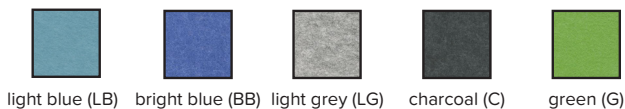

Standard Range