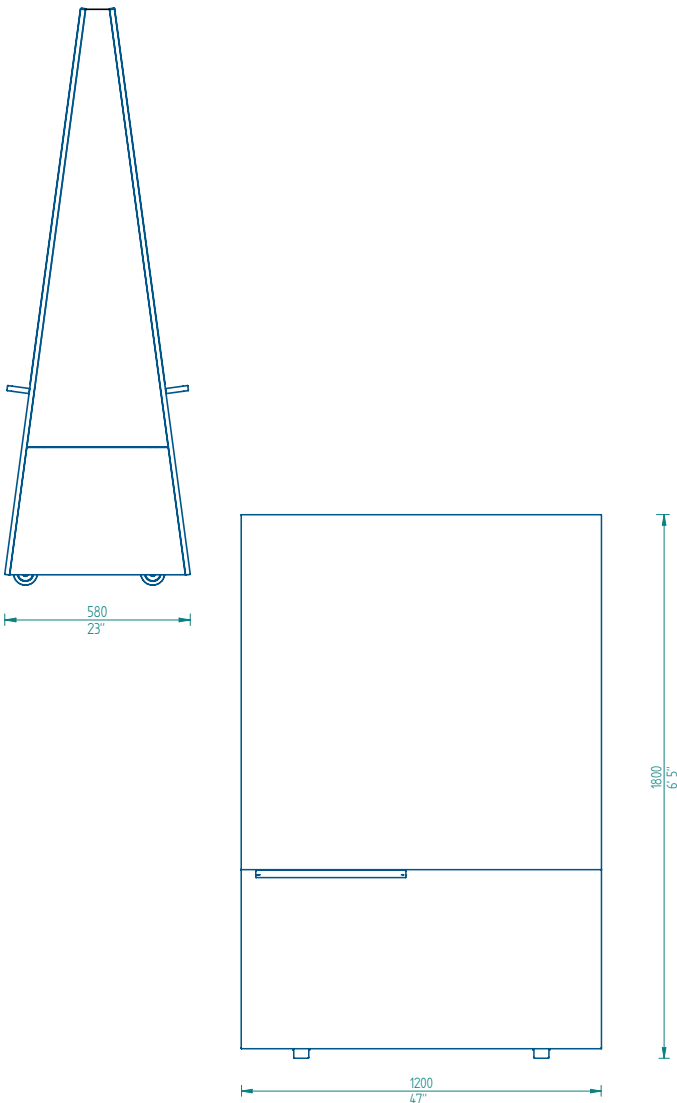

# WEDGE

Wedge is as much a piece of designer furniture as it is a whiteboard. Its clean lines and warm Oak feature panel will not only bring style any workspace but a place for ideas too. It has a magnetic board, solid oak pen shelf, colour customisable side panel, high quality double castors for easy movement on all surfaces.

## KEY FEATURES

- Oak feature panel
- Magnetic whiteboard
- Optional solid oak pen shelf
- Colour customisable side panel

## HOW TO SPECIFY

**LX-WE-** (Colour) - (Draw) - (Pen Shelf)

Shade Colour	Draw (leave out if not required)	Pen Shelf (leave out if not required)
<b>W</b> = White	<b>D1</b> = 1 Draw	<b>P1</b> = 1 Pen Shelf
<b>CC</b> = Custom Colour	<b>D2</b> = 2 Draw	<b>P2</b> = 2 Pen Shelves

Example: **LX-WE-W-D1-P2** = Luxxbox Wedge, white side panel, 1 draw, 2 pen shelves

**Note:** Because the use and quality of markers is beyond our control there is no guarantee that Luxxbox Whiteboards can always be cleaned so that they are completely free of residue or markings. Please check the recommendations by the manufacturers of the markers before use.