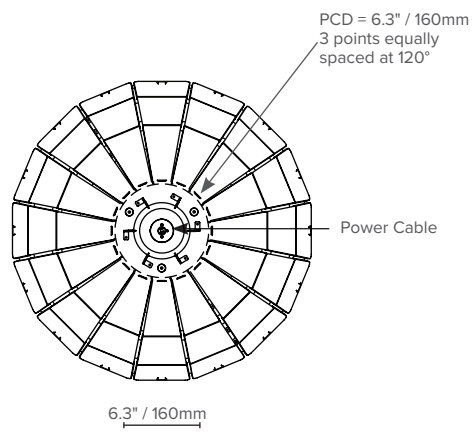

Size	(S) dia 19" / 475mm x 11" / 270mm H	(M) dia 25" / 635mm x 13" / 335mm H	(L) dia 33" / 835mm / 16" / 415mm H
	6 Sabins (imperial) 0.26 Sabins (metric)	10.6 Sabins (imperial) 0.44 Sabins (metric)	19.2 Sabins (imperial) 0.82 Sabins (metric)

BIRDCAGE (LX-BC)

TYPE:

PRODUCT DIMENSIONS

TOP VIEWS

SIDE VIEWS

SMALL

MEDIUM

LARGE