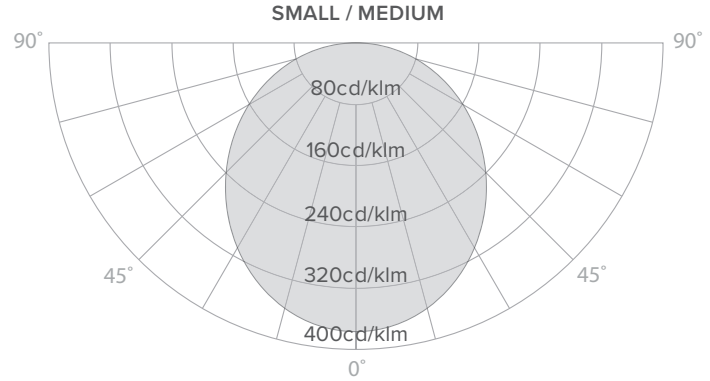

LUMINOUS INTENSITY DISTRIBUTION

DRIVER INFORMATION

Size	Driver Code	Input Voltage	Watts	Dimming Compatibility	Output	Remote Mounting Distance 18AWG	Compliance
Small/ Medium	Meanwell HLG-40H-36AB	110 - 277VAC	40W	0-10VDC DALI version available	21-36V	8M / 26.2' Maximum from Source	SELV Class 2 CE cUL US
Large	Meanwell ELG-100-42AB-3Y	110 - 277VAC	100W	0-10VDC DALI version available	21-42V	8M / 26.2' Maximum from Source	SELV Class 2 CE cUL US

Luxxbox reserves the right to change the specification, material and colours at any time without notice. Standard warranty terms and conditions apply. All rights reserved. © June 2019 Ver 2.5
All dimensions and values on specification sheet are nominal.

LUXXBOX USA INC × (P)+1 (415) 871 0448 × USA@LUXXBOX.COM
LUXXBOX PTY LTD × (P)+61 7 3257 2822 × INFO@LUXXBOX.COM
WWW.LUXXBOX.COM