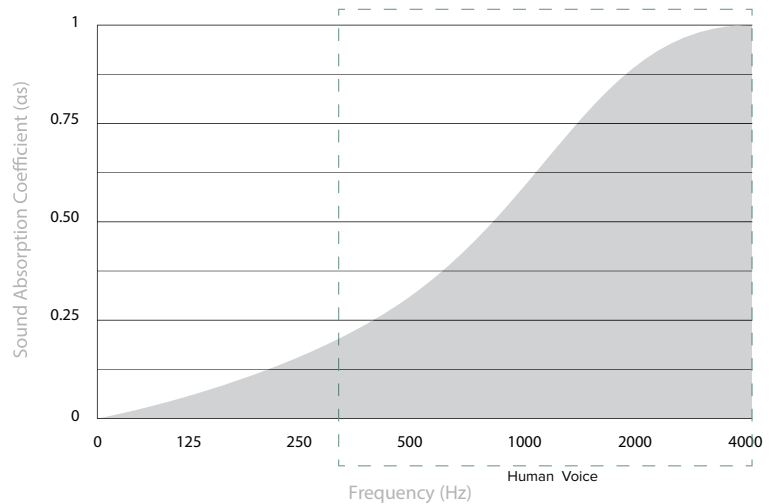

ACOUSTIC PROPERTIES

Visualization of decibel decay across the Vapor Echo range. Effects of a 0.45 NRC across a range of frequencies.