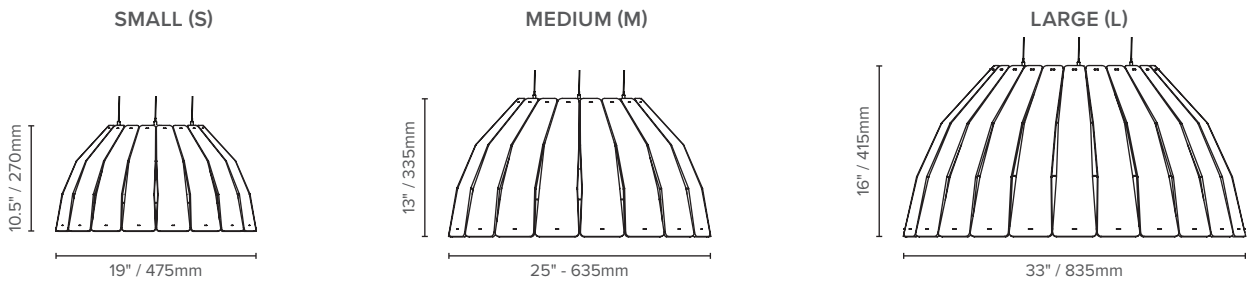

SIZE AND WEIGHT

	SMALL			MEDIUM			LARGE		
Output	Delivered Lumens	Wattage	Efficacy lm/W	Delivered Lumens	Wattage	Efficacy lm/W	Delivered Lumens	Wattage	Efficacy lm/W
Direct	1680	24	70	1680	24	70	3720	60	62
Weight	17.6 lbs / 8 Kg			22 lbs / 10 Kg			26.5 lbs / 12 Kg		

Size	(S) dia 19" / 475mm x 11" / 270mm H	(M) dia 25" / 635mm x 13" / 335mm H	(L) dia 33" / 835mm / 16" / 415mm H
	6 Sabins (imperial) 0.26 Sabins (metric)	10.6 Sabins (imperial) 0.44 Sabins (metric)	19.2 Sabins (imperial) 0.82 Sabins (metric)