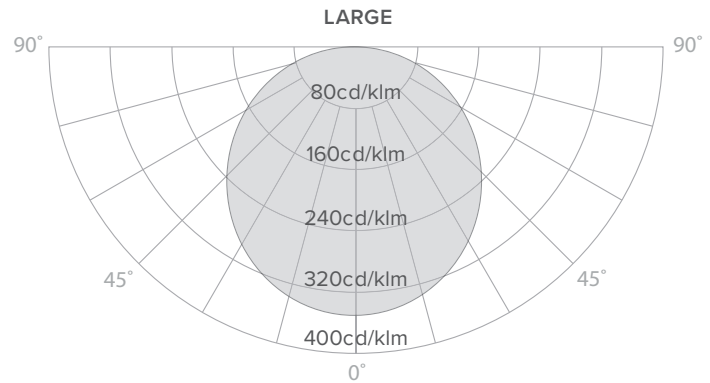

LUMINOUS INTENSITY DISTRIBUTION

DRIVER INFORMATION

Size	Driver Code	Input Voltage	Watts	Dimming Compatibility	Output	Remote Mounting Distance 18AWG	Compliance
Small/ Medium	Meanwell HLG-40H-36AB	110 - 277VAC	40W	0-10VDC DALI version available	21-36V	8M / 26.2' Maximum from Source	SELV Class 2 CE cUL US
Large	Meanwell ELG-100-42AB-3Y	110 - 277VAC	100W	0-10VDC DALI version available	21-42V	8M / 26.2' Maximum from Source	SELV Class 2 CE cUL US

Luxxbox reserves the right to change the specification, material and colours at any time without notice. Standard warranty terms and conditions apply. All rights reserved. © June 2019 Ver 2.5
All dimensions and values on specification sheet are nominal.

LUXXBOX USA INC × (P)+1 (415) 871 0448 × USA@LUXXBOX.COM
LUXXBOX PTY LTD × (P)+61 7 3257 2822 × INFO@LUXXBOX.COM
WWW.LUXXBOX.COM