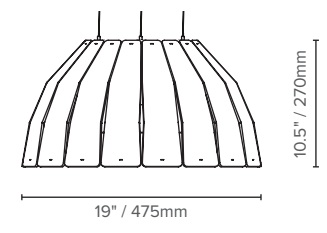

Size	(S) dia 19" / 475mm x 11" / 270mm H	(M) dia 25" / 635mm x 13" / 335mm H	(L) dia 33" / 835mm / 16" / 415mm H
	6 Sabins (imperial) 0.26 Sabins (metric)	10.6 Sabins (imperial) 0.44 Sabins (metric)	19.2 Sabins (imperial) 0.82 Sabins (metric)

BIRDCAGE (LX-BC)

TYPE:

PRODUCT DIMENSIONS

TOP VIEWS

SIDE VIEWS

SMALL

MEDIUM

LARGE