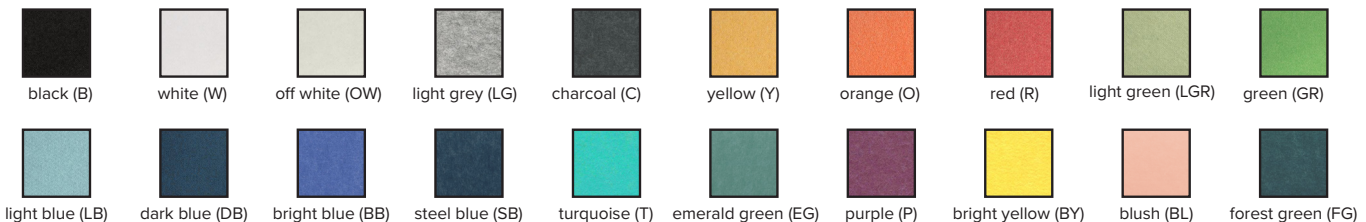

AVAILABLE COLORS

Colors are subject to lead times and variations across batches

Luxxbox reserves the right to change the specification, material and colours at any time without notice. Standard warranty terms and conditions apply. All rights reserved. © June 2019 Ver 2.5
All dimensions and values on specification sheet are nominal.

LUXXBOX USA INC × (P)+1 (415) 871 0448 × USA@LUXXBOX.COM
LUXXBOX PTY LTD × (P)+61 7 3257 2822 × INFO@LUXXBOX.COM
WWW.LUXXBOX.COM