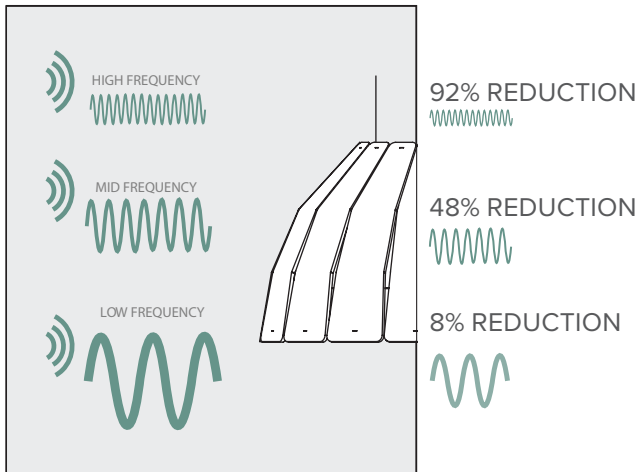

ACOUSTIC PROPERTIES

Visualization of decibel decay across the Vapor Echo range. Effects of a 0.45 NRC across a range of frequencies.