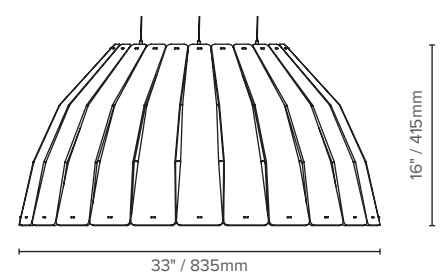

Size	(S) dia 19" / 475mm x 11" / 270mm H	(M) dia 25" / 635mm x 13" / 335mm H	(L) dia 33" / 835mm / 16" / 415mm H
	6 Sabins (imperial) 0.26 Sabins (metric)	10.6 Sabins (imperial) 0.44 Sabins (metric)	19.2 Sabins (imperial) 0.82 Sabins (metric)

BIRDCAGE (LX-BC)

TYPE:

PRODUCT DIMENSIONS

TOP VIEWS

SIDE VIEWS

SMALL

MEDIUM

LARGE