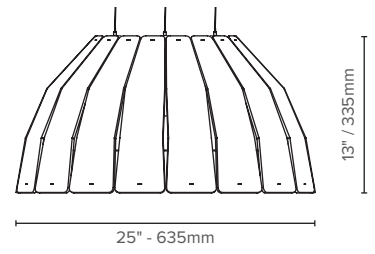

Size	(S) dia 19" / 475mm x 11" / 270mm H	(M) dia 25" / 635mm x 13" / 335mm H	(L) dia 33" / 835mm / 16" / 415mm H
	6 Sabins (imperial) 0.26 Sabins (metric)	10.6 Sabins (imperial) 0.44 Sabins (metric)	19.2 Sabins (imperial) 0.82 Sabins (metric)

BIRDCAGE (LX-BC)

TYPE:

PRODUCT DIMENSIONS

TOP VIEWS

SIDE VIEWS

SMALL

MEDIUM

LARGE