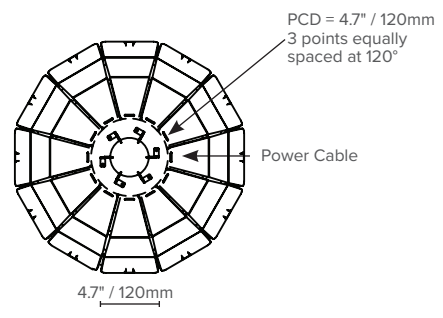

Size	(S) dia 19" / 475mm x 11" / 270mm H	(M) dia 25" / 635mm x 13" / 335mm H	(L) dia 33" / 835mm / 16" / 415mm H
	6 Sabins (imperial) 0.26 Sabins (metric)	10.6 Sabins (imperial) 0.44 Sabins (metric)	19.2 Sabins (imperial) 0.82 Sabins (metric)

BIRDCAGE (LX-BC)

TYPE:

PRODUCT DIMENSIONS

TOP VIEWS

SIDE VIEWS

SMALL

MEDIUM

LARGE