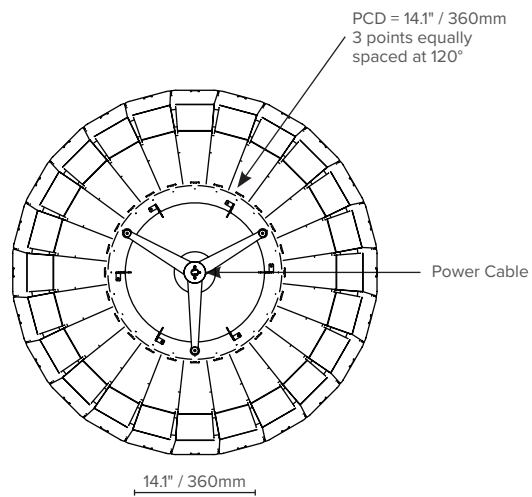

Size	(S) dia 19" / 475mm x 11" / 270mm H	(M) dia 25" / 635mm x 13" / 335mm H	(L) dia 33" / 835mm / 16" / 415mm H
	6 Sabins (imperial) 0.26 Sabins (metric)	10.6 Sabins (imperial) 0.44 Sabins (metric)	19.2 Sabins (imperial) 0.82 Sabins (metric)

BIRDCAGE (LX-BC)

TYPE:

PRODUCT DIMENSIONS

TOP VIEWS

SIDE VIEWS

SMALL

MEDIUM

LARGE