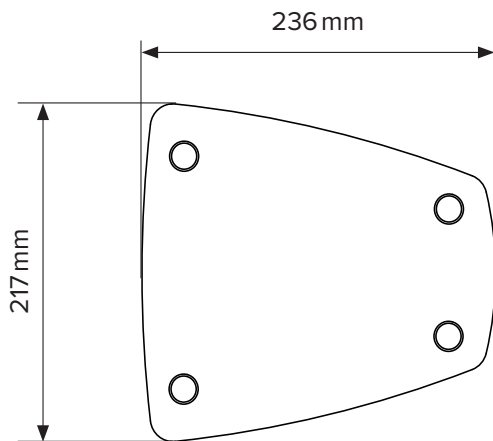

LUXXBOX PTY LTD × ACN 123 193 788 × 43 KENYON ST EAGLE FARM QLD 4009 AUSTRALIA
 P +61 7 3257 2822 × F +61 7 3257 2844 × INFO@LUXXBOX.COM × LUXXBOX.COM
 P +1 (415) 871 0448 × USA@LUXXBOX.COM

HAPTIC SIZING