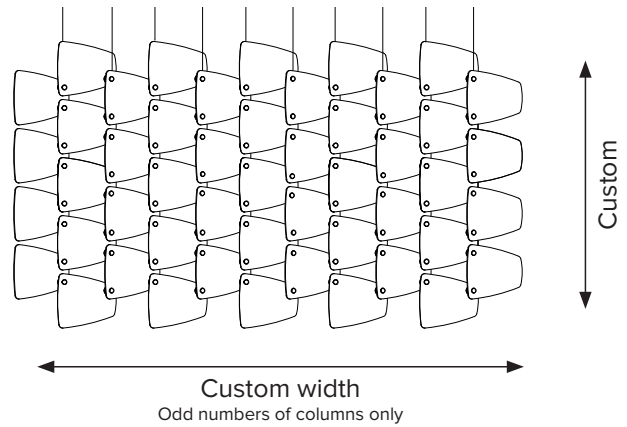

HAPTIC SIZING

Top view