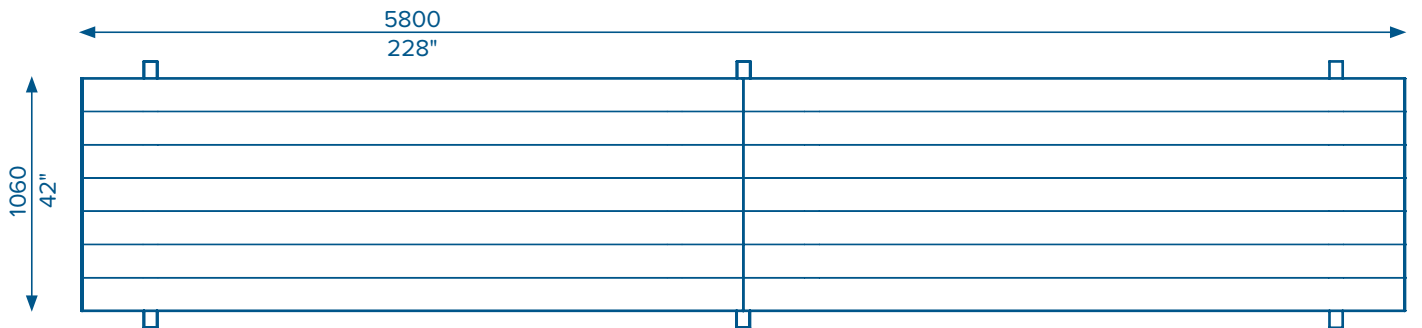

W7 Wide x L6 Long

Luxxbox reserves the right to change the specification, material and colours at any time without notice. Standard warranty terms and conditions apply. Luxxbox Pty Ltd ACN 123 193 788. All rights reserved. © Sept 2015. Ver 1.2.

LUXXBOX PTY LTD × ACN 123 193 788 × 43 KENYON ST EAGLE FARM QLD 4009 AUSTRALIA
P +61 7 3257 2822 × F +61 7 3257 2844 × INFO@LUXXBOX.COM × LUXXBOX.COM