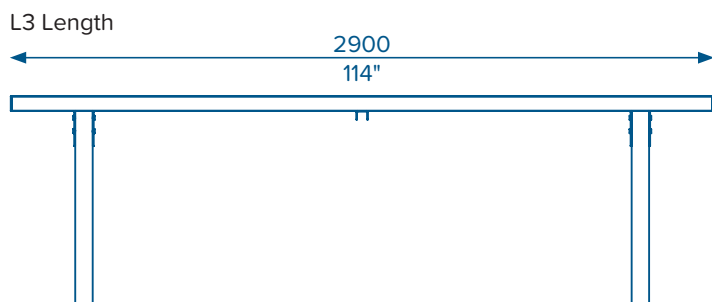

Perfect for desks, workstations, meeting and dining tables, Slab enables runs of infinite length to fit any contemporary space. Slab accommodates all workstation essentials including data and power supply, and cable management, as well as privacy and sound concerns with the addition of acoustic paneling. Interior and exterior options available.

KEY FEATURES

- Modular design allows infinite continuous length
- Various materials and finishes available
- Legs available in solid Australian hardwood
- Many additional accessories available

HOW TO SPECIFY

LX-SL-(Width)-(Length)-(Top Color)-(Leg)

Width	Length	Color	Leg
W7 = 1060mm	L3 = 2900mm	W = White	N = Natural Timber
W9 = 1360mm	L6 = 5800mm	B = Black	M = Metal Powder coat
		LC = Custom	CC = Custom

Example: LX-SL-W7-L6-W-N = Luxxbox Slab Table, 1060 W x 6000 L, White Worktop, Natural Timber Leg.

Luxxbox reserves the right to change the specification, material and colours at any time without notice. Standard warranty terms and conditions apply. Luxxbox Pty Ltd ACN 123 193 788. All rights reserved. © Sept 2015. Ver 1.2.

LUXXBOX PTY LTD × ACN 123 193 788 × 43 KENYON ST EAGLE FARM QLD 4009 AUSTRALIA
P +61 7 3257 2822 × F +61 7 3257 2844 × INFO@LUXXBOX.COM × LUXXBOX.COM