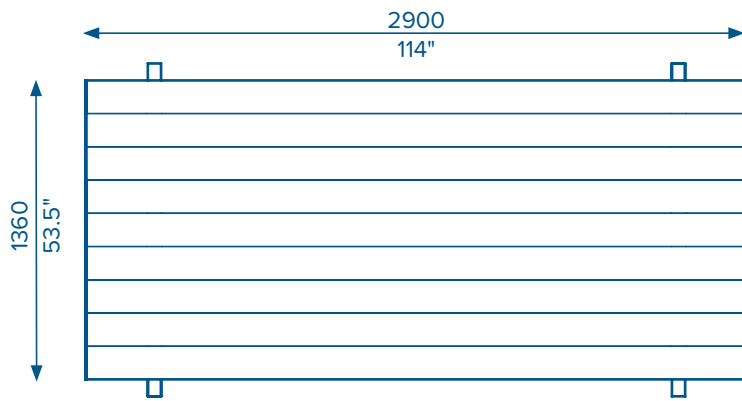

W9 x L3 Length