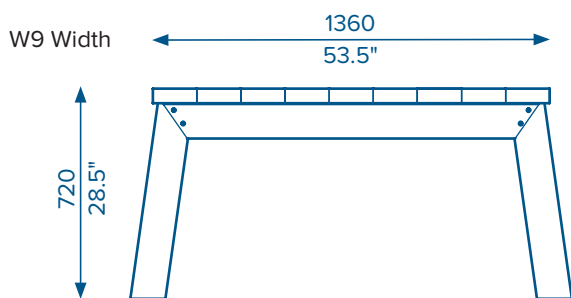

Perfect for desks, workstations, meeting and dining tables, Slab enables runs of infinite length to fit any contemporary space. Slab accommodates all workstation essentials including data and power supply, and cable management, as well as privacy and sound concerns with the addition of acoustic paneling. Interior and exterior options available.

KEY FEATURES

- Modular design allows infinite continuous length
- Various materials and finishes available
- Legs available in solid Australian hardwood
- Many additional accessories available

HOW TO SPECIFY

LX-SL-(Width)-(Length)-(Top Color)-(Leg)

Width	Length	Color	Leg
W7 = 1060mm	L3 = 2900mm	W = White	N = Natural Timber
W9 = 1360mm	L6 = 5800mm	B = Black	M = Metal Powder coat
		LC = Custom	CC = Custom

Example: LX-SL-W7-L6-W-N = Luxxbox Slab Table, 1060 W x 6000 L, White Worktop, Natural Timber Leg.

Luxxbox reserves the right to change the specification, material and colours at any time without notice. Standard warranty terms and conditions apply. Luxxbox Pty Ltd ACN 123 193 788. All rights reserved. © Sept 2015. Ver 1.2.

LUXXBOX PTY LTD × ACN 123 193 788 × 43 KENYON ST EAGLE FARM QLD 4009 AUSTRALIA
P +61 7 3257 2822 × F +61 7 3257 2844 × INFO@LUXXBOX.COM × LUXXBOX.COM