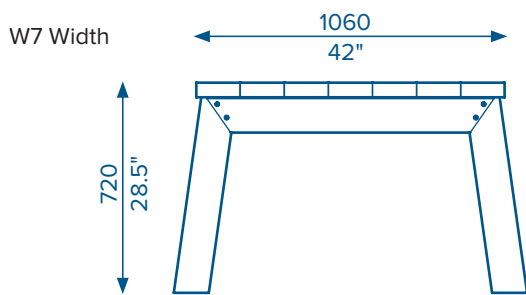

Perfect for desks, workstations, meeting and dining tables, Slab enables runs of infinite length to fit any contemporary space. Slab accommodates all workstation essentials including data and power supply, and cable management, as well as privacy and sound concerns with the addition of acoustic paneling. Interior and exterior options available.

KEY FEATURES

- Modular design allows infinite continuous length
- Various materials and finishes available
- Legs available in solid Australian hardwood
- Many additional accessories available

HOW TO SPECIFY

LX-SL-(Width)-(Length)-(Top Color)-(Leg)

Width	Length	Color	Leg
W7 = 1060mm	L3 = 2900mm	W = White	N = Natural Timber
W9 = 1360mm	L6 = 5800mm	B = Black	M = Metal Powder coat
		LC = Custom	CC = Custom

Example: LX-SL-W7-L6-W-N = Luxxbox Slab Table, 1060 W x 6000 L, White Worktop, Natural Timber Leg.

Luxxbox reserves the right to change the specification, material and colours at any time without notice. Standard warranty terms and conditions apply. Luxxbox Pty Ltd ACN 123 193 788. All rights reserved. © Sept 2015. Ver 1.2.

LUXXBOX PTY LTD × ACN 123 193 788 × 43 KENYON ST EAGLE FARM QLD 4009 AUSTRALIA
P +61 7 3257 2822 × F +61 7 3257 2844 × INFO@LUXXBOX.COM × LUXXBOX.COM