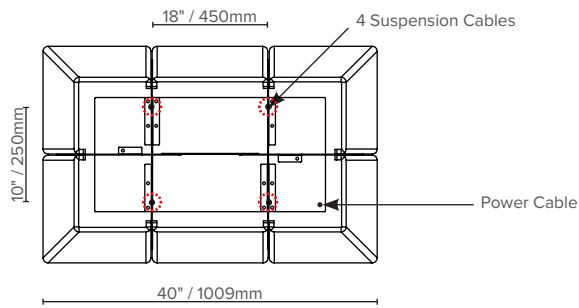

SIZE S (20" - 559mm)	SIZE M (40" - 1009mm)	SIZE L (58" - 1459mm)
5.38 Sabins (imperial) 0.5 Sabins (metric)	8.13 Sabins (imperial) 0.75 Sabins (metric)	11.8 Sabins (imperial) 1.09 Sabins (metric)

ACOUSTIC PROPERTIES

PRODUCT DIMENSIONS

TOP VIEWS

SIDE VIEW

SMALL

MEDIUM

LARGE

Luxxbox reserves the right to change the specification, material and colours at any time without notice. Standard warranty terms and conditions apply. All rights reserved. © August 2019 Ver 3.7
All dimensions and values on specification sheet are nominal.