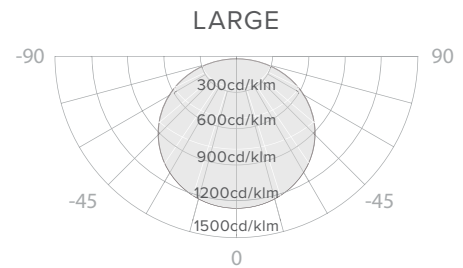

TYPE:

PHOTOMETRICS

SIZE S (22" / 559mm long)		
Option	Direct	Indirect
Total Lumens Delivered	1670 lm (835lm/ft - 2788lm/m)	3340 lm (1670lm/ft - 5576lm/m)
Wattage	24 W (13.1 W/ft - 43W/m)	48 W (26.2 W/ft - 86W/m)
Efficacy	69.6 lumens per watt	69.6 lumens per watt
CRI	90	90
CCT	3000-3500-4000 K	3000-3500-4000 K

SIZE M (40" / 1009mm long)		
Option	Direct	Indirect
Total Lumens Delivered	2471 lm (742lm/ft - 2449lm/m)	4942 lm (1484lm/ft - 4898lm/m)
Wattage	32 W (9.6 W/ft - 31.7W/m)	64 W (19.2 W/ft - 63.4W/m)
Efficacy	77.2 lumens per watt	77.2 lumens per watt
CRI	90	90
CCT	3000-3500-4000 K	3000-3500-4000 K

SIZE S (58" / 1459mm long)		
Option	Direct	Indirect
Total Lumen Delivered	3645 lm (755lm/ft - 2498lm/m)	7290 lm (1510lm/ft - 4996lm/m)
Wattage	48 W (9.94 W/ft - 32.9W/m)	96 W (19.88 W/ft - 65.8W/m)
Efficacy	76 lumens per watt	76 lumens per watt
CRI	90	90
CCT	3000-3500-4000 K	3000-3500-4000 K

LUMINOUS INTENSITY DISTRIBUTION