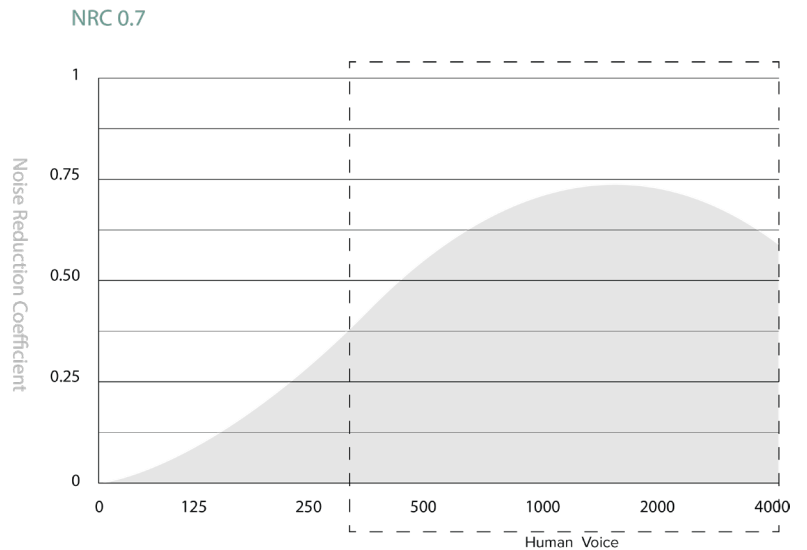

PET ACOUSTIC PROPERTIES

Products are given a Noise Reduction Coefficient (NRC) from 0 to 1 based on their ability to absorb sound, where 1.0 equals 100% sound absorption. The NRC is used to calculate Sabin value of any surface material. The Sabin value equals the NRC multiplied by the total surface area in squared feet or squared metres.

SIZE S (20" - 559mm)	SIZE M (40" - 1009mm)	SIZE L (58" - 1459mm)
5.38 Sabins (imperial) 0.5 Sabins (metric)	8.13 Sabins (imperial) 0.75 Sabins (metric)	11.8 Sabins (imperial) 1.09 Sabins (metric)

ACOUSTIC PROPERTIES

Visualization of decibel decay with . Effects of 11.4 sabin across a range of frequencies.

Luxxbox reserves the right to change the specification, material and colours at any time without notice. Standard warranty terms and conditions apply. All rights reserved. © August 2019 Ver 3.7
All dimensions and values on specification sheet are nominal.