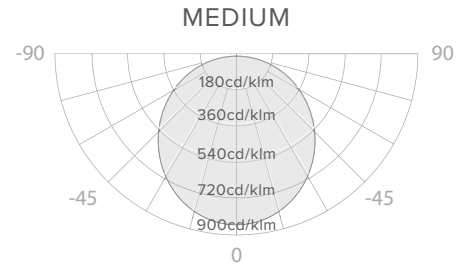

TYPE:

PHOTOMETRICS

SIZE S (22" / 559mm long)		
Option	Direct	Indirect
Total Lumens Delivered	1670 lm (835lm/ft - 2788lm/m)	3340 lm (1670lm/ft - 5576lm/m)
Wattage	24 W (13.1 W/ft - 43W/m)	48 W (26.2 W/ft - 86W/m)
Efficacy	69.6 lumens per watt	69.6 lumens per watt
CRI	90	90
CCT	3000-3500-4000 K	3000-3500-4000 K

SIZE M (40" / 1009mm long)		
Option	Direct	Indirect
Total Lumens Delivered	2471 lm (742lm/ft - 2449lm/m)	4942 lm (1484lm/ft - 4898lm/m)
Wattage	32 W (9.6 W/ft - 31.7W/m)	64 W (19.2 W/ft - 63.4W/m)
Efficacy	77.2 lumens per watt	77.2 lumens per watt
CRI	90	90
CCT	3000-3500-4000 K	3000-3500-4000 K

SIZE S (58" / 1459mm long)		
Option	Direct	Indirect
Total Lumen Delivered	3645 lm (755lm/ft - 2498lm/m)	7290 lm (1510lm/ft - 4996lm/m)
Wattage	48 W (9.94 W/ft - 32.9W/m)	96 W (19.88 W/ft - 65.8W/m)
Efficacy	76 lumens per watt	76 lumens per watt
CRI	90	90
CCT	3000-3500-4000 K	3000-3500-4000 K

LUMINOUS INTENSITY DISTRIBUTION