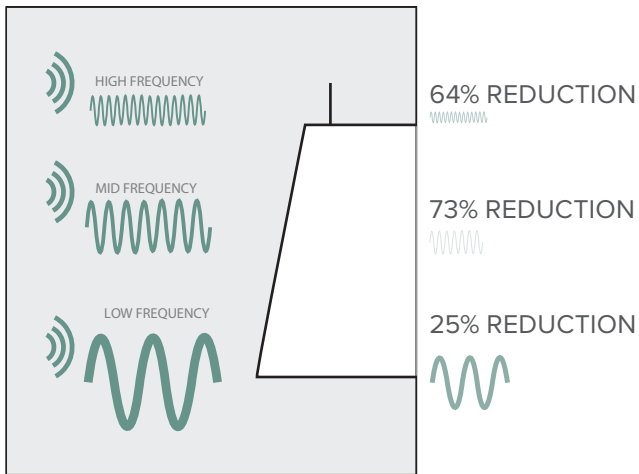

PET ACOUSTIC PROPERTIES

Products are given a Noise Reduction Coefficient (NRC) from 0 to 1 based on their ability to absorb sound, where 1.0 equals 100% sound absorption. The NRC is used to calculate Sabin value of any surface material. The Sabin value equals the NRC multiplied by the total surface area in squared feet or squared metres.

SIZE S (20" - 559mm)	SIZE M (40" - 1009mm)	SIZE L (58" - 1459mm)
5.38 Sabins (imperial) 0.5 Sabins (metric)	8.13 Sabins (imperial) 0.75 Sabins (metric)	11.8 Sabins (imperial) 1.09 Sabins (metric)

ACOUSTIC PROPERTIES

Visualization of decibel decay with . Effects of 11.4 sabin across a range of frequencies.

Luxxbox reserves the right to change the specification, material and colours at any time without notice. Standard warranty terms and conditions apply. All rights reserved. © August 2019 Ver 3.7
All dimensions and values on specification sheet are nominal.