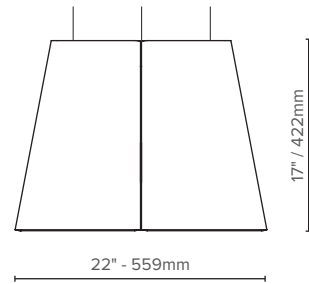

SIZE M (40" / 1009mm long)		
Option	Direct	Indirect
Total Lumens Delivered	2471 lm (742lm/ft - 2449lm/m)	4942 lm (1484lm/ft - 4898lm/m)
Wattage	32 W (9.6 W/ft - 31.7W/m)	64 W (19.2 W/ft - 63.4W/m)
Efficacy	77.2 lumens per watt	77.2 lumens per watt
CRI	90	90
CCT	3000-3500-4000 K	3000-3500-4000 K

SIZE S (58" / 1459mm long)		
Option	Direct	Indirect
Total Lumen Delivered	3645 lm (755lm/ft - 2498lm/m)	7290 lm (1510lm/ft - 4996lm/m)
Wattage	48 W (9.94 W/ft - 32.9W/m)	96 W (19.88 W/ft - 65.8W/m)
Efficacy	76 lumens per watt	76 lumens per watt
CRI	90	90
CCT	3000-3500-4000 K	3000-3500-4000 K

SIZE S (20" - 559mm)	SIZE M (40" - 1009mm)	SIZE L (58" - 1459mm)
5.38 Sabins (imperial) 0.5 Sabins (metric)	8.13 Sabins (imperial) 0.75 Sabins (metric)	11.8 Sabins (imperial) 1.09 Sabins (metric)

ACOUSTIC PROPERTIES

PRODUCT DIMENSIONS

TOP VIEWS

SIDE VIEW

SMALL

MEDIUM

LARGE

Luxxbox reserves the right to change the specification, material and colours at any time without notice. Standard warranty terms and conditions apply. All rights reserved. © August 2019 Ver 3.7
All dimensions and values on specification sheet are nominal.