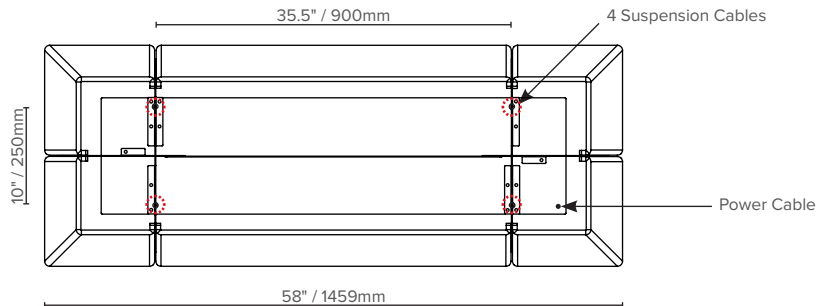

SIZE S (20" - 559mm)	SIZE M (40" - 1009mm)	SIZE L (58" - 1459mm)
5.38 Sabins (imperial) 0.5 Sabins (metric)	8.13 Sabins (imperial) 0.75 Sabins (metric)	11.8 Sabins (imperial) 1.09 Sabins (metric)

ACOUSTIC PROPERTIES

PRODUCT DIMENSIONS

TOP VIEWS

SIDE VIEW

SMALL

MEDIUM

LARGE

Luxxbox reserves the right to change the specification, material and colours at any time without notice. Standard warranty terms and conditions apply. All rights reserved. © August 2019 Ver 3.7
All dimensions and values on specification sheet are nominal.