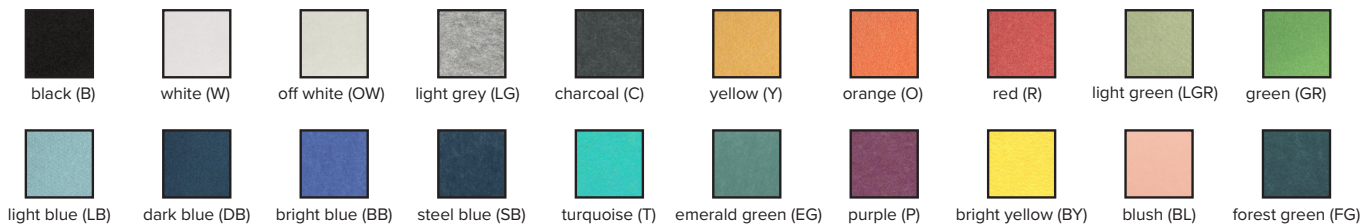

AVAILABLE COLORS

Colors are subject to lead times and variations across batches