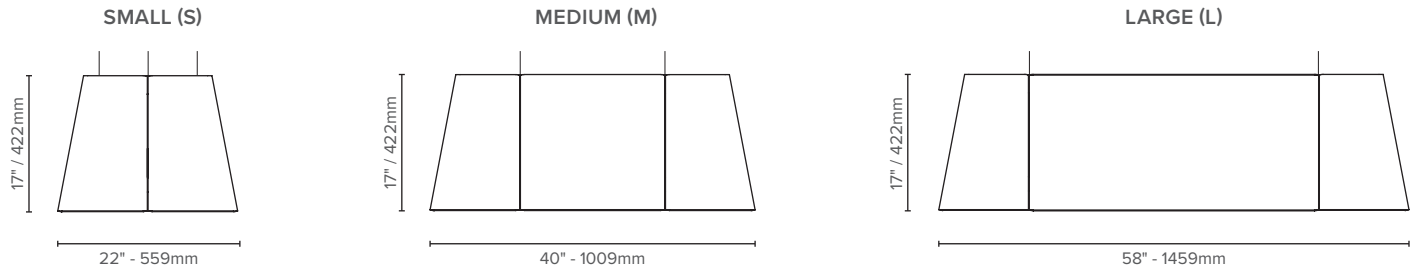

SIZE AND WEIGHT

	SMALL			MEDIUM			LARGE		
Output	Delivered Lumens	Wattage	Efficacy Lm/W	Delivered Lumens	Wattage	Efficacy Lm/W	Delivered Lumens	Wattage	Efficacy Lm/W
Direct	1670	24	70	2471	32	77	3645	48	76
Direct/ Indirect	3340	48	70	4942	64	77	7290	96	76
Weight	13.2 lbs / 6 Kg (Direct) 14.3 lbs / 6.5 Kg (Direct/Indirect)			23.8 lbs / 10.8 Kg (Direct) 25.8 / 11.7 Kg (Direct/Indirect)			34.7 lbs / 15.7 Kg (Direct) 37.5 / 17 (Direct/Indirect)		

SIZE M (40" / 1009mm long)		
Option	Direct	Indirect
Total Lumens Delivered	2471 lm (742lm/ft - 2449lm/m)	4942 lm (1484lm/ft - 4898lm/m)
Wattage	32 W (9.6 W/ft - 31.7W/m)	64 W (19.2 W/ft - 63.4W/m)
Efficacy	77.2 lumens per watt	77.2 lumens per watt
CRI	90	90
CCT	3000-3500-4000 K	3000-3500-4000 K

SIZE S (58" / 1459mm long)		
Option	Direct	Indirect
Total Lumen Delivered	3645 lm (755lm/ft - 2498lm/m)	7290 lm (1510lm/ft - 4996lm/m)
Wattage	48 W (9.94 W/ft - 32.9W/m)	96 W (19.88 W/ft - 65.8W/m)
Efficacy	76 lumens per watt	76 lumens per watt
CRI	90	90
CCT	3000-3500-4000 K	3000-3500-4000 K

SIZE S (20" - 559mm)	SIZE M (40" - 1009mm)	SIZE L (58" - 1459mm)
5.38 Sabins (imperial) 0.5 Sabins (metric)	8.13 Sabins (imperial) 0.75 Sabins (metric)	11.8 Sabins (imperial) 1.09 Sabins (metric)

ACOUSTIC PROPERTIES