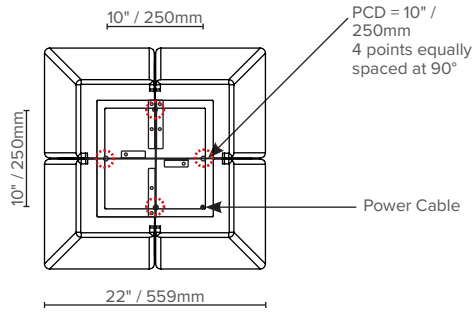

SIZE M (40" / 1009mm long)		
Option	Direct	Indirect
Total Lumens Delivered	2471 lm (742lm/ft - 2449lm/m)	4942 lm (1484lm/ft - 4898lm/m)
Wattage	32 W (9.6 W/ft - 31.7W/m)	64 W (19.2 W/ft - 63.4W/m)
Efficacy	77.2 lumens per watt	77.2 lumens per watt
CRI	90	90
CCT	3000-3500-4000 K	3000-3500-4000 K

SIZE S (58" / 1459mm long)		
Option	Direct	Indirect
Total Lumen Delivered	3645 lm (755lm/ft - 2498lm/m)	7290 lm (1510lm/ft - 4996lm/m)
Wattage	48 W (9.94 W/ft - 32.9W/m)	96 W (19.88 W/ft - 65.8W/m)
Efficacy	76 lumens per watt	76 lumens per watt
CRI	90	90
CCT	3000-3500-4000 K	3000-3500-4000 K

SIZE S (20" - 559mm)	SIZE M (40" - 1009mm)	SIZE L (58" - 1459mm)
5.38 Sabins (imperial) 0.5 Sabins (metric)	8.13 Sabins (imperial) 0.75 Sabins (metric)	11.8 Sabins (imperial) 1.09 Sabins (metric)

ACOUSTIC PROPERTIES

PRODUCT DIMENSIONS

TOP VIEWS

SIDE VIEW

SMALL

MEDIUM

LARGE

Luxxbox reserves the right to change the specification, material and colours at any time without notice. Standard warranty terms and conditions apply. All rights reserved. © August 2019 Ver 3.7
All dimensions and values on specification sheet are nominal.