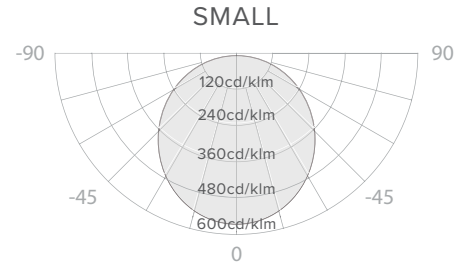

TYPE:

PHOTOMETRICS

SIZE S (22" / 559mm long)		
Option	Direct	Indirect
Total Lumens Delivered	1670 lm (835lm/ft - 2788lm/m)	3340 lm (1670lm/ft - 5576lm/m)
Wattage	24 W (13.1 W/ft - 43W/m)	48 W (26.2 W/ft - 86W/m)
Efficacy	69.6 lumens per watt	69.6 lumens per watt
CRI	90	90
CCT	3000-3500-4000 K	3000-3500-4000 K

SIZE M (40" / 1009mm long)		
Option	Direct	Indirect
Total Lumens Delivered	2471 lm (742lm/ft - 2449lm/m)	4942 lm (1484lm/ft - 4898lm/m)
Wattage	32 W (9.6 W/ft - 31.7W/m)	64 W (19.2 W/ft - 63.4W/m)
Efficacy	77.2 lumens per watt	77.2 lumens per watt
CRI	90	90
CCT	3000-3500-4000 K	3000-3500-4000 K

SIZE S (58" / 1459mm long)		
Option	Direct	Indirect
Total Lumen Delivered	3645 lm (755lm/ft - 2498lm/m)	7290 lm (1510lm/ft - 4996lm/m)
Wattage	48 W (9.94 W/ft - 32.9W/m)	96 W (19.88 W/ft - 65.8W/m)
Efficacy	76 lumens per watt	76 lumens per watt
CRI	90	90
CCT	3000-3500-4000 K	3000-3500-4000 K

LUMINOUS INTENSITY DISTRIBUTION