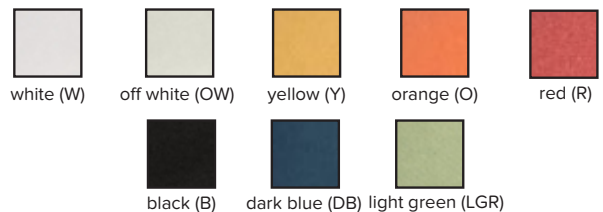

Premium Range A

Premium Range B

Luxxbox reserves the right to change the specification, material and colours at any time without notice. Standard warranty terms and conditions apply. All rights reserved. © October 2018 Ver 2.3

LUXXBOX PTY LTD × ACN 123 193 788 × 43 KENYON ST EAGLE FARM QLD 4009 AUSTRALIA
INFO@LUXXBOX.COM × LUXXBOX.COM
+1 (415) 871 0448 × USA@LUXXBOX.COM