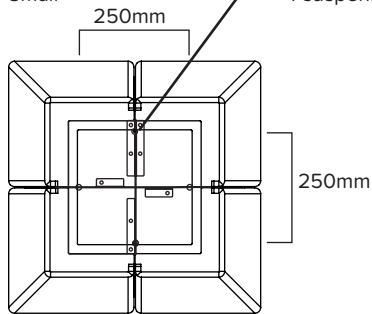

VAPOR ECHO RECTILINEAR

CANOPY LOCATIONS

Small 4 suspension points