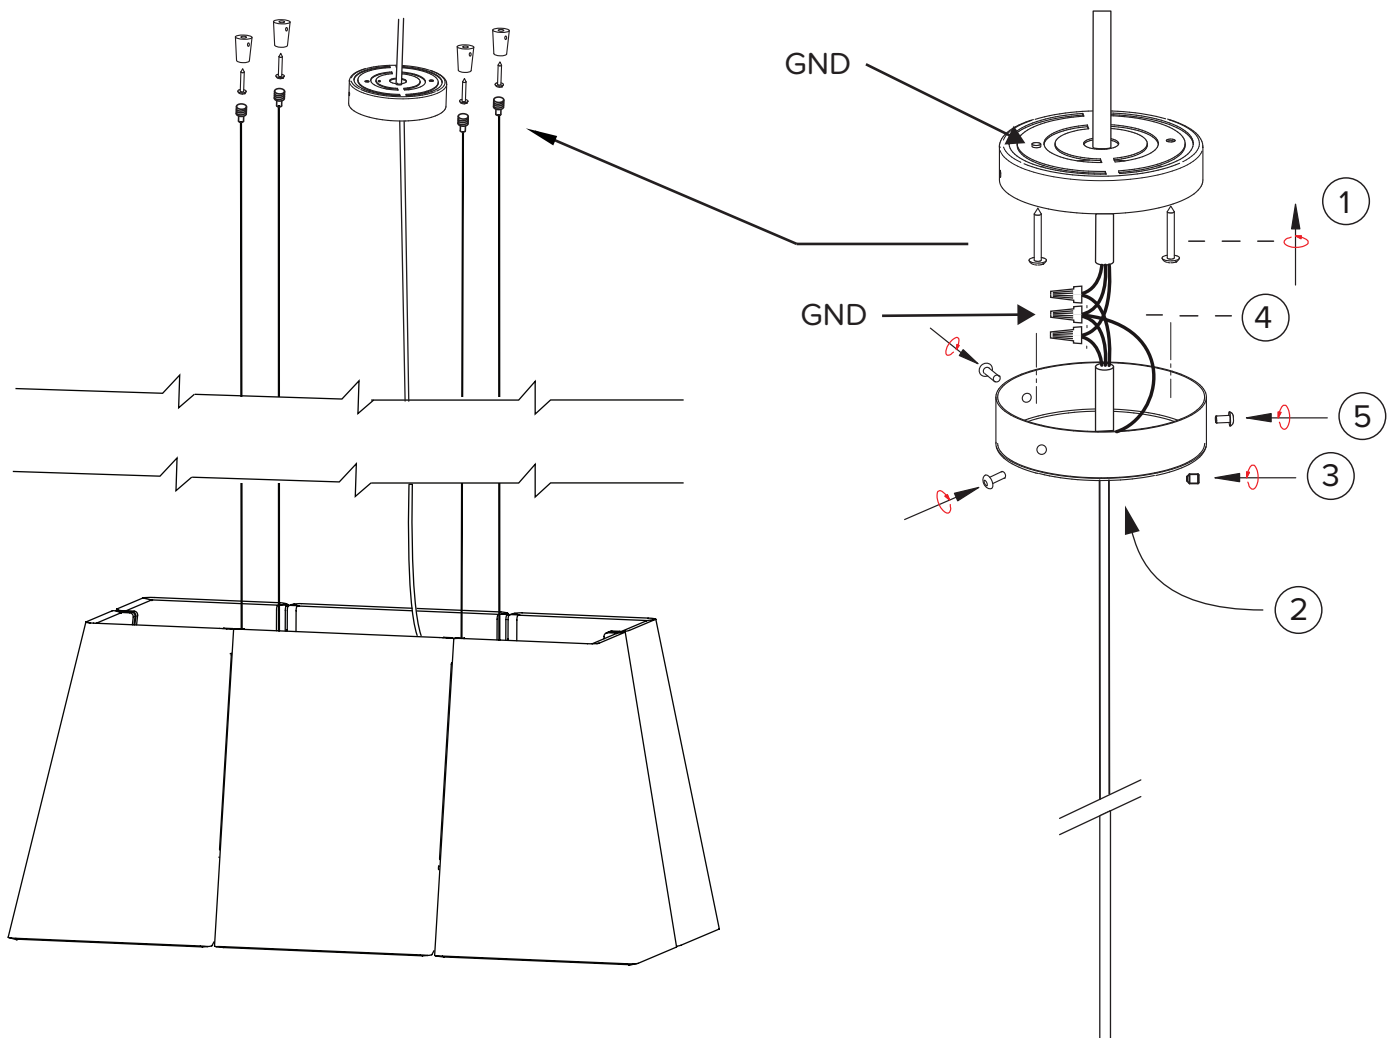

1. Mount canopy base to 4" Jbox
2. Insert power cable into canopy cover. Adjust lengths of cable and trim if necessary.
3. Fasten power cable strain relief grub screw
4. Connect line voltage to terminals provided, making sure you connect the ground wire
5. Place canopy over canopy mount and fasten 3x screws