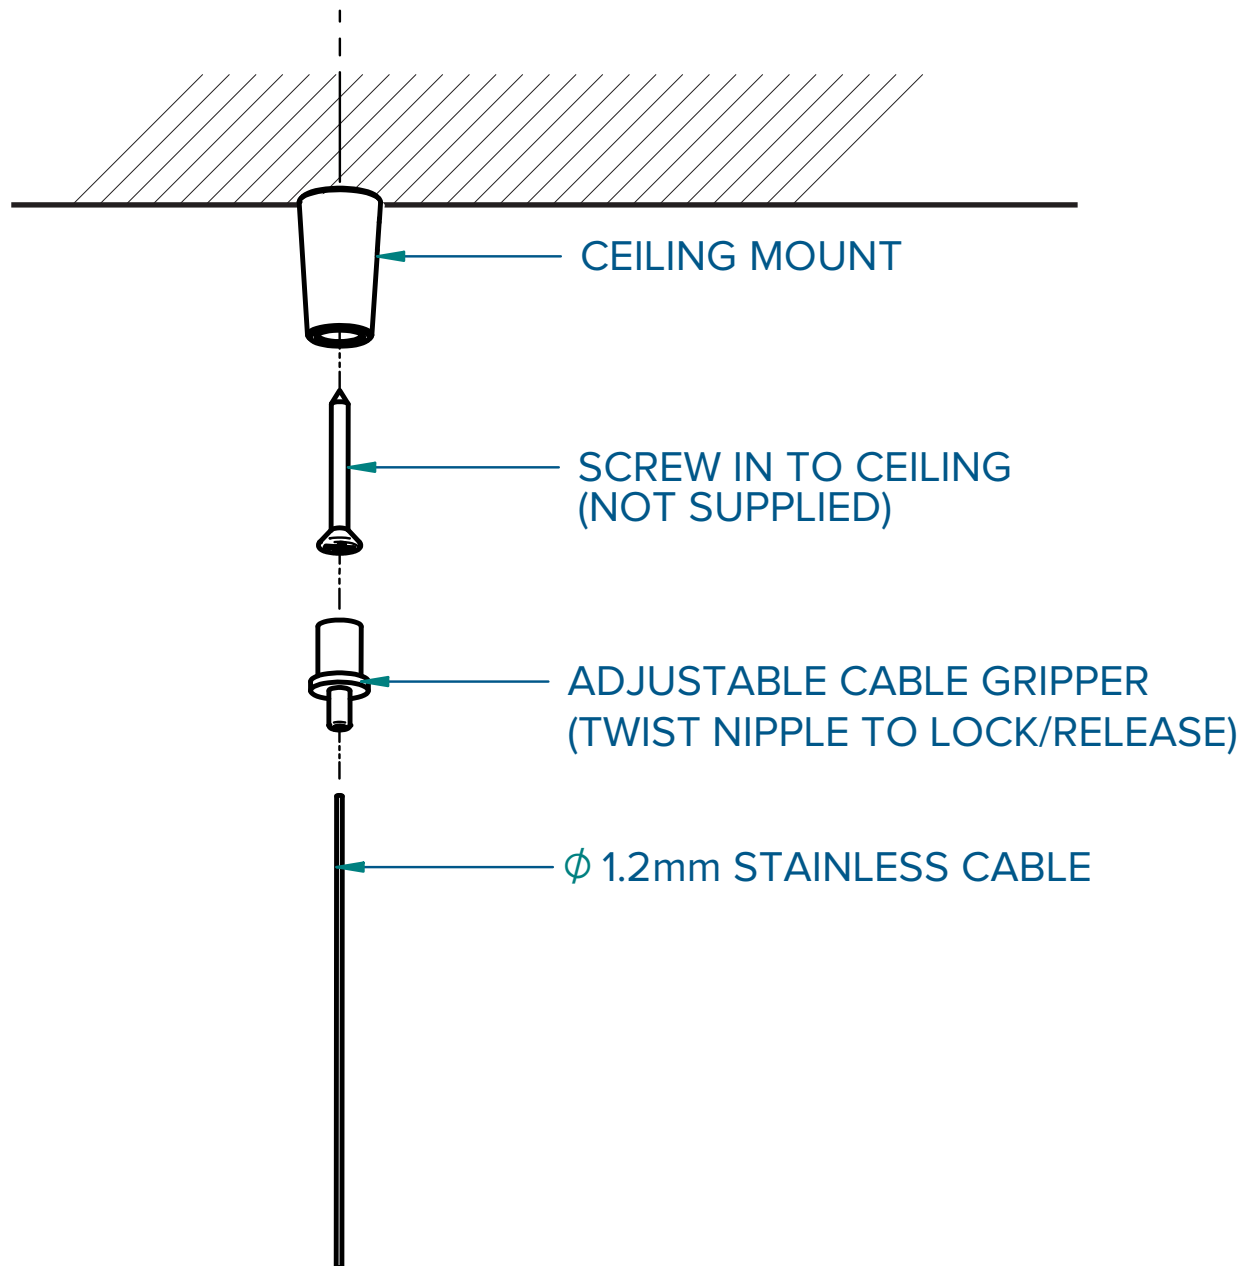

STANDARD CEILING MOUNT – INSTALLATION

Luxxbox reserves the right to change the specification, material and colours at any time without notice. Standard warranty terms and conditions apply. All rights reserved. © October 2018 Ver 2.3

LUXXBOX PTY LTD × ACN 123 193 788 × 43 KENYON ST EAGLE FARM QLD 4009 AUSTRALIA

INFO@LUXXBOX.COM × LUXXBOX.COM

+1 (415) 871 0448 × USA@LUXXBOX.COM