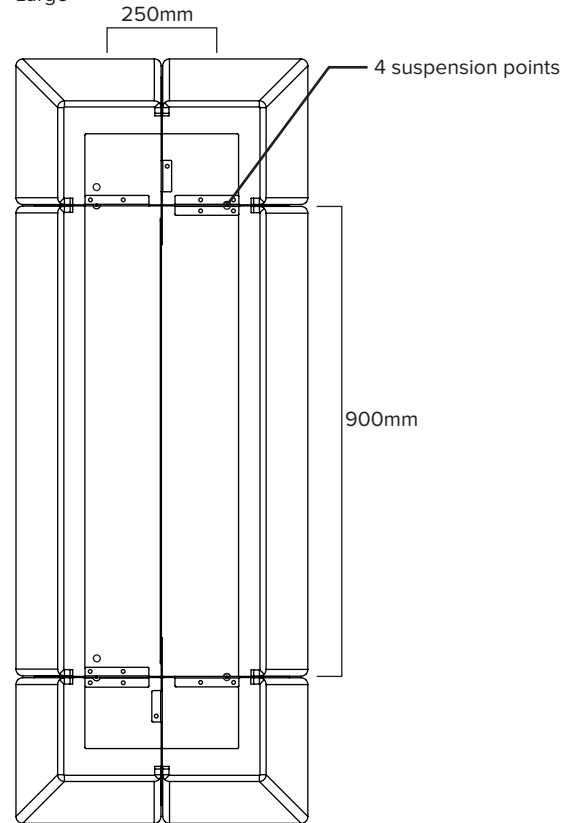

VAPOR ECHO RECTILINEAR

CANOPY LOCATIONS

Large

Luxxbox reserves the right to change the specification, material and colours at any time without notice. Standard warranty terms and conditions apply. All rights reserved. © October 2018 Ver 2.3

LUXXBOX PTY LTD × ACN 123 193 788 × 43 KENYON ST EAGLE FARM QLD 4009 AUSTRALIA

INFO@LUXXBOX.COM × LUXXBOX.COM

+1 (415) 871 0448 × USA@LUXXBOX.COM