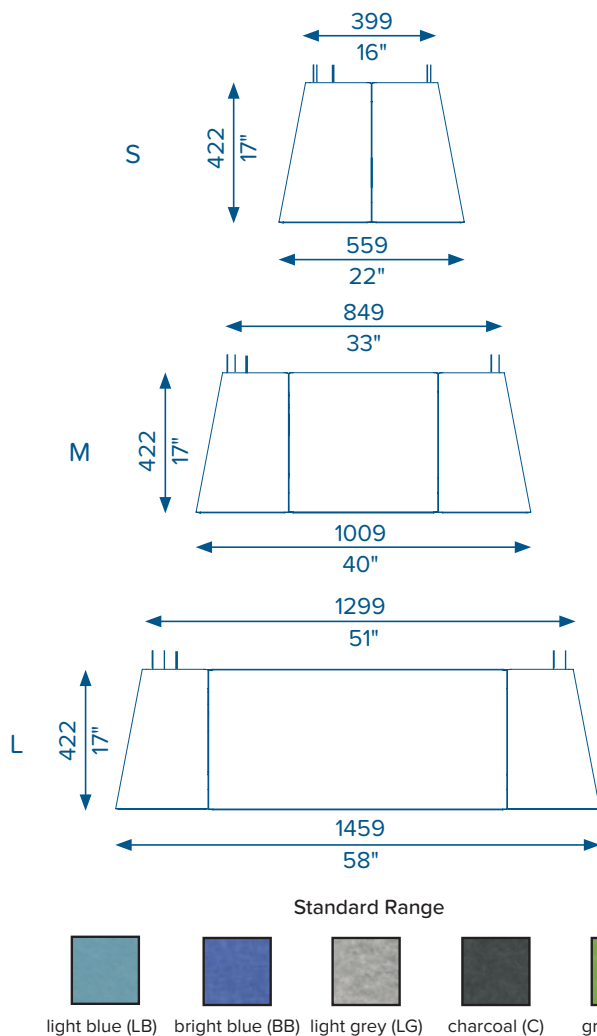

VAPOR ECHO RECTILINEAR

The Vapor Echo Rectilinear acoustic pendant shares the same strong profile as the Vapor Echo to help hush open spaces. Made from 0.5inch acoustic panels, the Vapor Echo Rectilinear offers a bold square or rectangular design for highly effective sound management. Available in 3 sizes and a wide range of colors.

KEY FEATURES

- Available in 3 sizes and a wide range of colors
- Segments made from 0.5" acoustic panel
- Highly effective sound absorption: Class D NRC 0.45 - Class C NRC 0.70
- 4 suspension cables, 9' total length, height adjustable
- Supplied with 9.8' woven power cable
- Suitable for indoor environments
- Class A, FS:5 - SD:25 fire rated (USA)
- Minimum 65% recycled material
- IES files available
- ELV dimming compatible
- Acoustic properties independently tested
- Optional upwards LED wash lighting available

Size	Shade Color	Color temperature	Upwards Wash Light	Dimming	Voltage
S = 22" L x 22" W x 17"H	Specify color from range shown above	30 = 3000k	Y = Yes	ELV = ELV compatible ¹	120V
M = 40" L x 22" W x 17" H		35 = 3500k	N = No	0-10V ²	277V ³
L = 58" L x 22" W x 17" H		40 = 4000k			