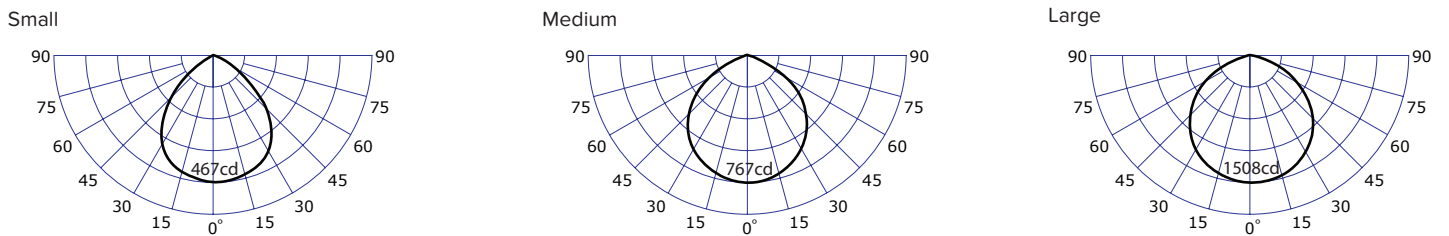

- S – 4800 lumen, 120VAC, CRI 80, 54W
- M – 9600 lumen, 120VAC, CRI 80, 106W
- L – 19200 lumen, 120VAC, CRI 80, 212W

LUMINOUS INTENSITY DISTRIBUTION

Luxxbox reserves the right to change the specification, material and colours at any time without notice. Standard warranty terms and conditions apply. All rights reserved. © October 2018 Ver 2.3