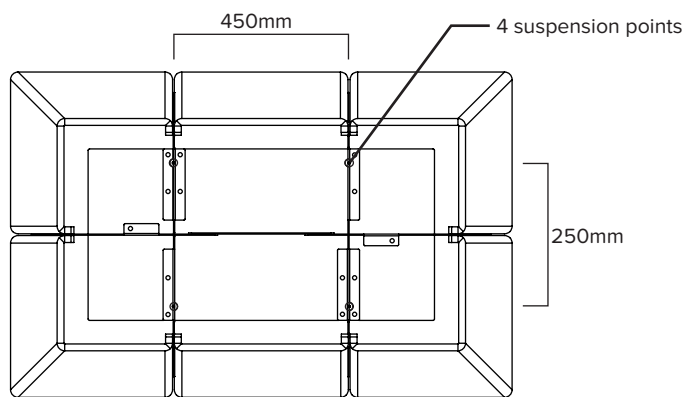

VAPOR ECHO RECTILINEAR

CANOPY LOCATIONS

Medium

Luxxbox reserves the right to change the specification, material and colours at any time without notice. Standard warranty terms and conditions apply. All rights reserved. © October 2018 Ver 2.3

LUXXBOX PTY LTD × ACN 123 193 788 × 43 KENYON ST EAGLE FARM QLD 4009 AUSTRALIA

INFO@LUXXBOX.COM × LUXXBOX.COM

+1 (415) 871 0448 × USA@LUXXBOX.COM