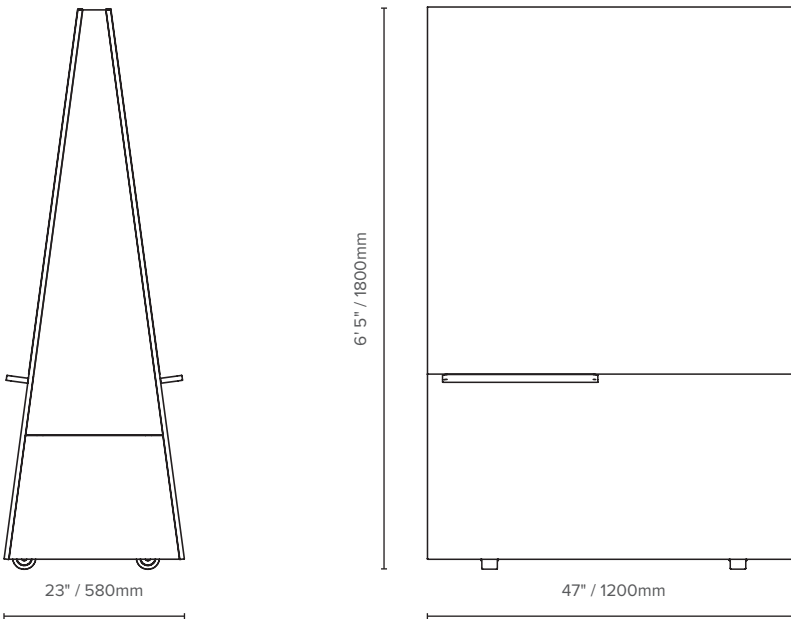

WEDGE (LX-WE)

TYPE:

Wedge is as much a piece of designer furniture as it is a whiteboard. Its clean lines and warm Oak feature panel will not only bring style to any workspace but a place for ideas too. It has a magnetic board, solid oak pen shelf, colour customisable side panel, high quality double castors for easy movement on all surfaces.

SIZE

AVAILABLE COLORS

Colors are subject to lead times and variations across batches

BASE

oak veneer (O) black veneer (B)

SIDE PANEL

white (W) black (B)

ORDER CODE