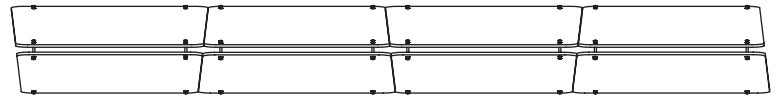

Straight room divider

Curved room divider