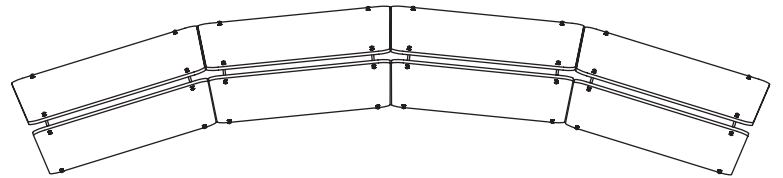

AVAILABLE COLORS

Colors are subject to lead times and variations across batches

INTERIOR COLOR

- oak veneer (O)
- black veneer (B)
- white (W)

PIN BOARD COLOR

- black (B)
- white (W)
- off white (OW)
- light grey (LG)
- charcoal (C)
- yellow (Y)
- orange (O)
- red (R)
- light green (LGR)
- green (GR)
- light blue (LB)
- dark blue (DB)
- bright blue (BB)
- steel blue (SB)
- turquoise (T)
- emerald green (EG)
- purple (P)
- bright yellow (BY)
- blush (BL)
- forest green (FG)

Luxxbox reserves the right to change the specification, material and colours at any time without notice. Standard warranty terms and conditions apply. All rights reserved. © May 2019 Ver 3.0
All dimensions and values on specification sheet are nominal.

LUXXBOX USA INC × (P)+1 (415) 871 0448 × USA@LUXXBOX.COM
LUXXBOX PTY LTD × (P)+61 7 3257 2822 × INFO@LUXXBOX.COM
WWW.LUXXBOX.COM