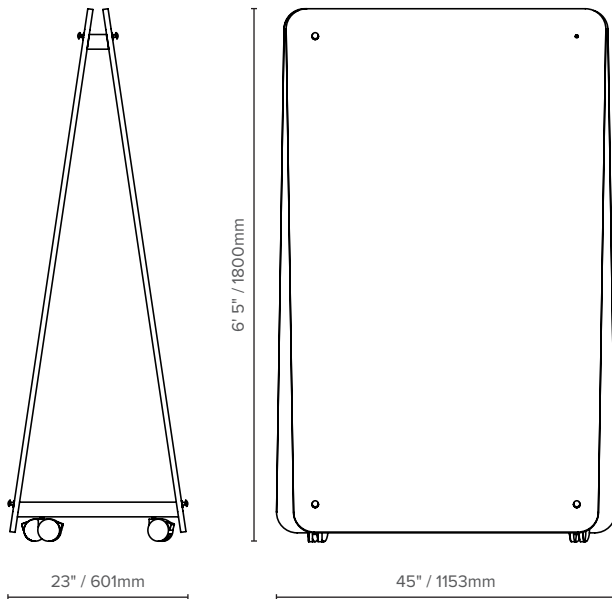

# WEDGE THOUGHTBOARD (LX-WTB)

Wedge Thoughtboard forms part of Luxxbox's Agile Board range. The slim, elegant ThoughtBoard is a quiet achiever with loud results. The magnetic whiteboard surface serves many purposes, helping you to organise your life or office in style. With the addition of the sound absorbency panel, the ThoughtBoard can also help hush open-plan spaces, creating a little slice of calm. High quality double castors enable easy movement on all flooring surfaces.

## KEY BENEFITS

- Magnetic whiteboard
- Multiple ThoughtBoards can create a straight or curved room divider
- High quality lockable castors
- Wide range of accessories available

## SIZE

## ORDER CODE

EXAMPLE: LX - WTB - O - W - 1LG, 4, 5A

(Luxxbox Wedge Thoughtboard, Oak, White, Small Pin Board-Light Grey, Pen Holder, Internal Tray A)

LX - WTB						
PRODUCT CODE	INTERIOR COLOR		OPTIONAL ACCESSORIES			
WTB	O	Oak Veneer	1	Small Pin Board*	5A	Internal Tray (Timber)
	B	Black Veneer	2	Large Pin Board*	5B	Internal Tray (Black)
	W	White	3	Flip Chart Bracket	6	Base Tray
			4	Pen Holder	7	Pen Shelf