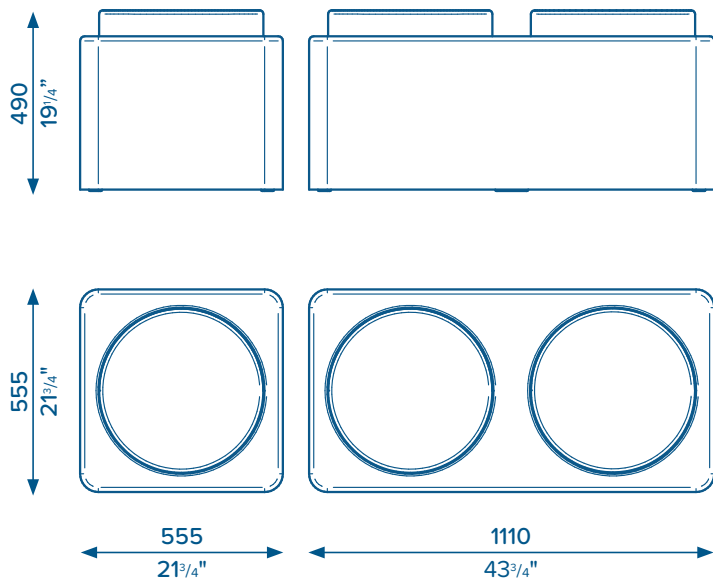

HOW TO SPECIFY

LX-(Unit Type)-(Base Colour)-(Seat Colour)

Unit Type	Base	Cushion
BXS = Single	Colour (please specify)	Upholstery
BXD = Double		

Example: LX-BXD-G = Luxxbox BLOX double seater, green base

Standard Range