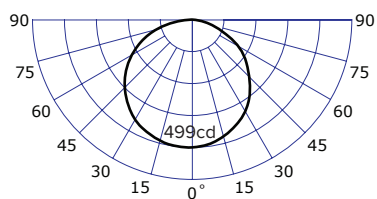

BIRDCAGE

HOW TO SPECIFY

LX-BC = (Size) - (Color) - (Color temperature) - (Dimming) - (Voltage)

Size	Shade Color	Color temperature	Dimming	Voltage
S = dia 19" x 11" H	Specify color from range shown above	30 = 3000k	ELV = ELV compatible¹	120V
M = dia 25" x 13" H		35 = 3500k		277V
L = dia 33" x 16" H		40 = 4000k	0-10V²	

Example: LX-BC-S-LG-30-ELV-120V = Birdcage, Small, Light Grey, 3000k, ELV dimming compatible, 120VAC

¹ ELV dimming not available on 277V configurations

² 0-10V Dimming options available upon request

LIGHT SOURCE SPECIFICATIONS

All Birdcage LED luminaires are equipped with LED boards of the following specification:

S – 2500 lumen, 120VAC, CRI 80, 29W

M – 2500 lumen, 120VAC, CRI 80, 29W

L – 6000 lumen, 120VAC, CRI 80, 61W

DIMMING OPTIONS

100%-10% dimming is compatible with the following ELV dimmers:

- Lutron Nova NLV-600-WH
- Lutron Maestro MAELV-600-WH
- Lutron Diva DVELV-303P-WH
- Leviton VIZIA + Decora Cat-NO.VPE06-1LZ
- Leviton Decora DSE06-10Z
- Leviton Illumatech Slide Dimmer IPE04-1LZ

LUMINOUS INTENSITY DISTRIBUTION

Small