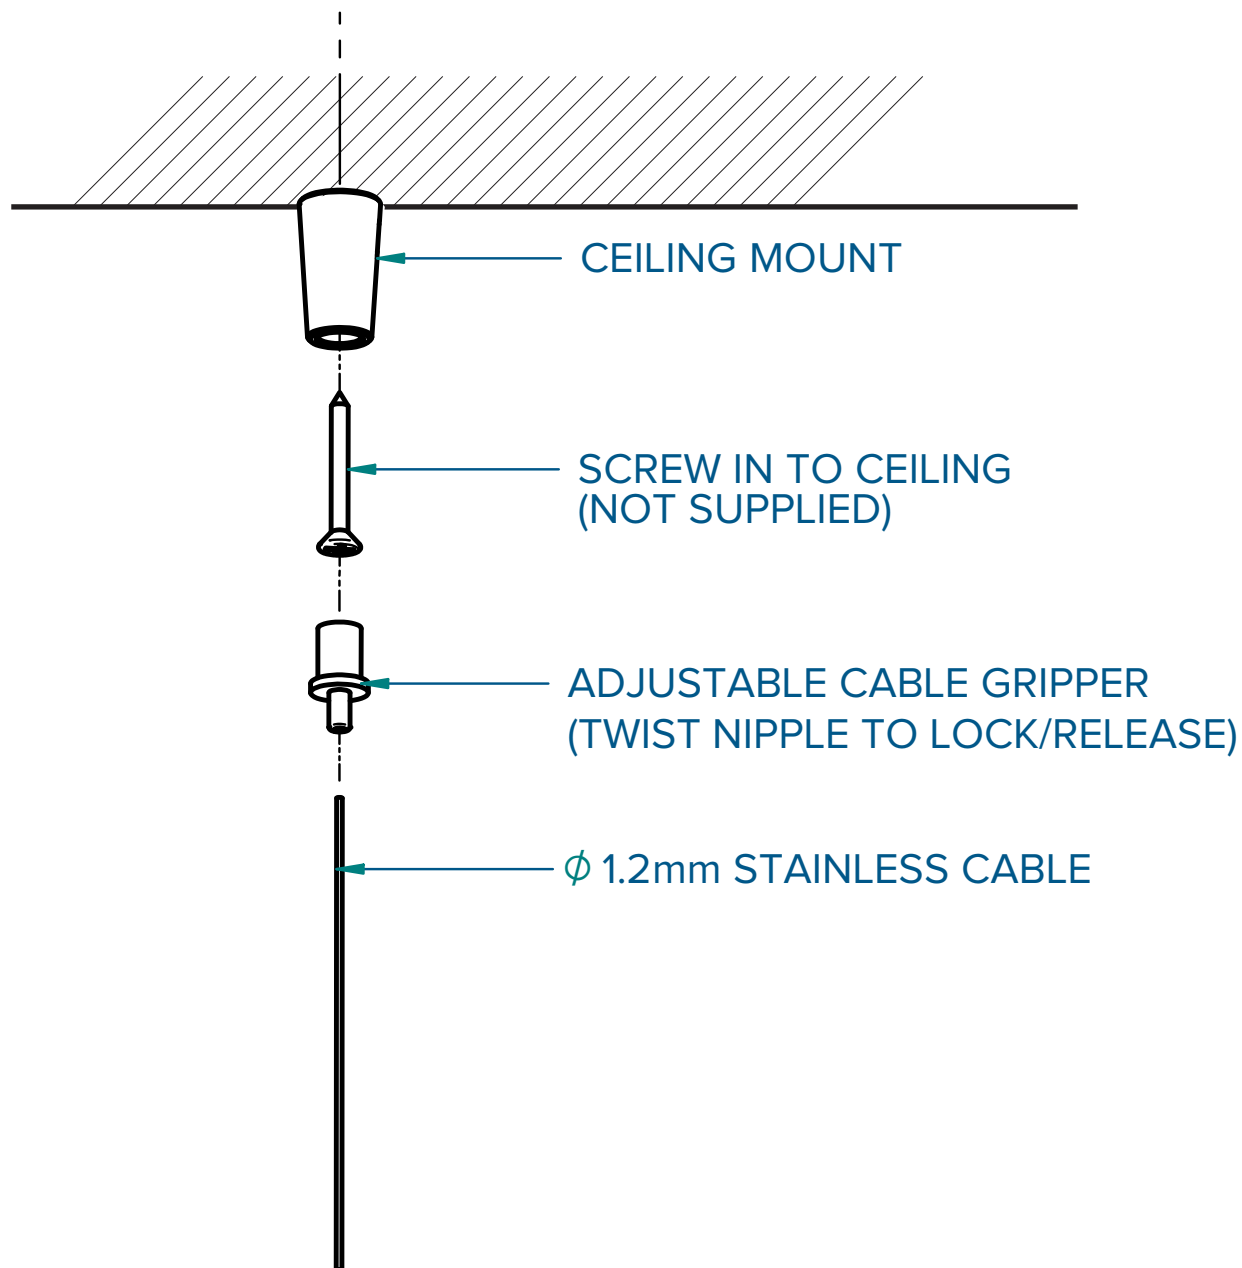

STANDARD CEILING MOUNT – INSTALLATION

Luxxbox reserves the right to change the specification, material and colours at any time without notice. Standard warranty terms and conditions apply. All rights reserved. © October 2018 Ver 2.6

LUXXBOX PTY LTD × ACN 123 193 788 × 43 KENYON ST EAGLE FARM QLD 4009 AUSTRALIA
P +61 7 3257 2822 × INFO@LUXXBOX.COM × LUXXBOX.COM
P +1 (415) 871 0448 × USA@LUXXBOX.COM

luxx
box