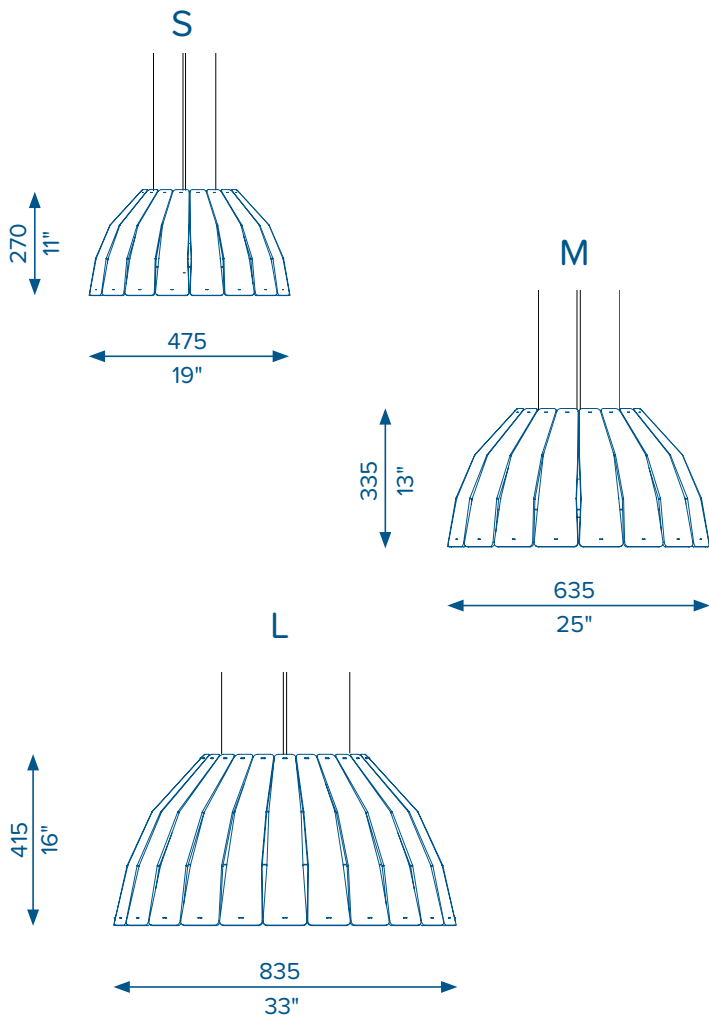

The elegant Birdcage pendant is part of Luxxbox's decorative pendant series made from acoustically rated panels. Adding a decorative touch to open plan collaborative spaces, the Birdcage is constructed from 0.3inch acoustic panels for highly effective sound management.

KEY FEATURES

- Available in 3 sizes and a wide range of colors
- Segments made from 0.3" acoustic panels
- Effective sound absorption
- Supplied with 3 suspension cables, 9' total length, height adjustable
- Supplied with 9.8' woven power cable
- Suitable for indoor environments
- Class A, FS:5 - SD:25 fire rated (USA)
- Minimum 65% recycled material
- IES files available
- ELV dimming compatible
- Acoustic properties independently tested
- Optional E26 lamp holder