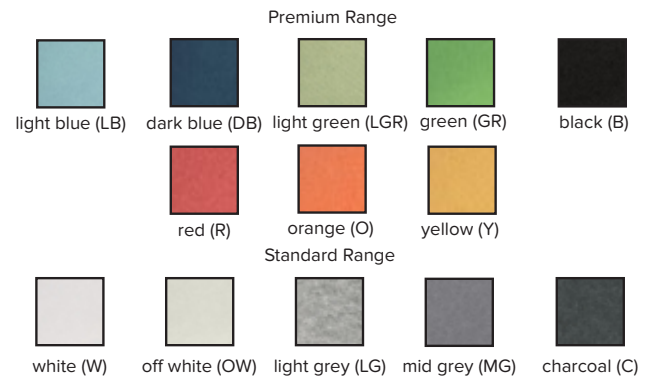

KEY FEATURES

- Available in 3 sizes and a wide range of colors
- Segments made from 0.3" acoustic panels
- Effective sound absorption
- Supplied with 3 suspension cables, 9' total length, height adjustable
- Supplied with 9.8' woven power cable
- Suitable for indoor environments
- Class A, FS:5 - SD:25 fire rated (USA)
- Minimum 65% recycled material
- IES files available
- ELV dimming compatible
- Acoustic properties independently tested
- Optional E26 lamp holder