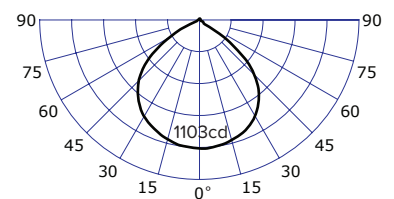

Large

Luxxbox reserves the right to change the specification, material and colours at any time without notice. Standard warranty terms and conditions apply. All rights reserved. © October 2018 Ver 2.6

LUXXBOX PTY LTD × ACN 123 193 788 × 43 KENYON ST EAGLE FARM QLD 4009 AUSTRALIA

P +61 7 3257 2822 × INFO@LUXXBOX.COM × LUXXBOX.COM

P +1 (415) 871 0448 × USA@LUXXBOX.COM

**luxx
box**