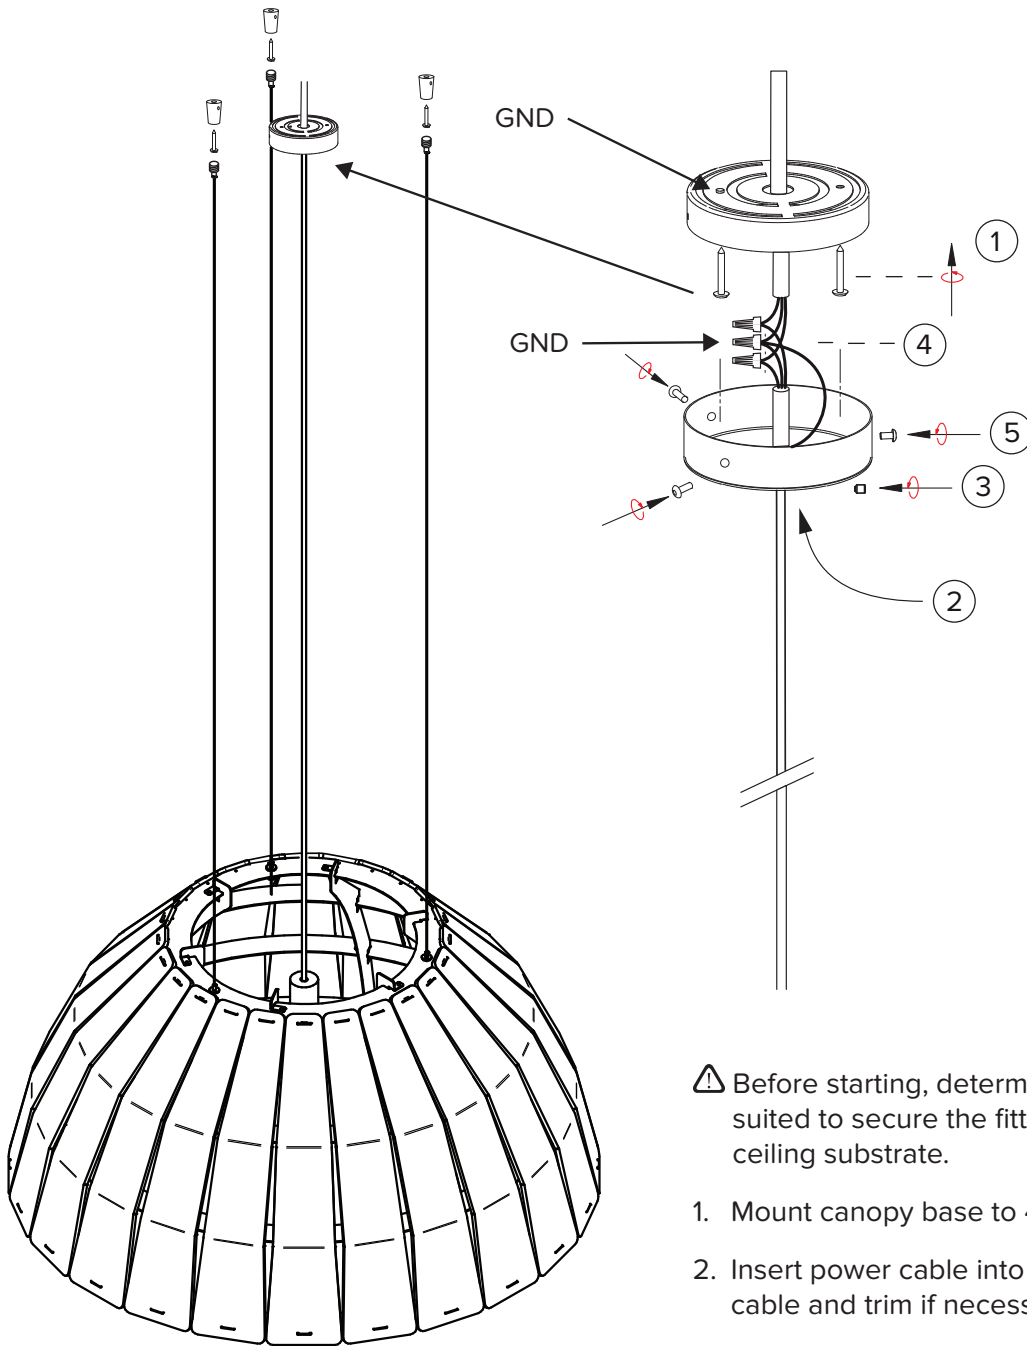

BIRDCAGE INSTALLATION

⚠ Before starting, determine which fasteners will be best suited to secure the fitting, based on the material of the ceiling substrate.

1. Mount canopy base to 4" Jbox
2. Insert power cable into canopy cover. Adjust lengths of cable and trim if necessary.
3. Fasten power cable strain relief grub screw
4. Connect line voltage to terminals provided, making sure you connect the ground wire
5. Place canopy over canopy mount and fasten 3x screws

Note: Line voltage must be installed by a qualified electrician, in accordance with local electrical laws.

Luxxbox reserves the right to change the specification, material and colours at any time without notice. Standard warranty terms and conditions apply. All rights reserved. © October 2018 Ver 2.6

LUXXBOX PTY LTD × ACN 123 193 788 × 43 KENYON ST EAGLE FARM QLD 4009 AUSTRALIA
P +61 7 3257 2822 × INFO@LUXXBOX.COM × LUXXBOX.COM
P +1 (415) 871 0448 × USA@LUXXBOX.COM