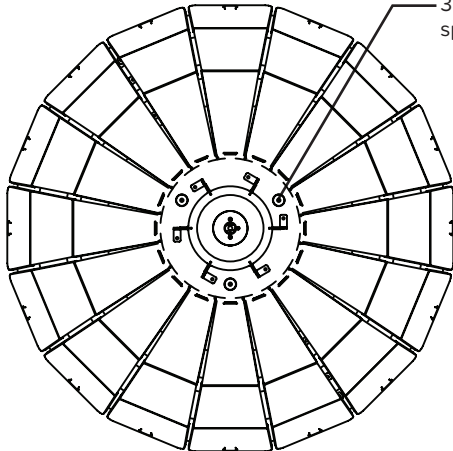

Small

PCD = 120mm
3 points equally spaced at 120°

Large

PCD = 360mm
3 points equally spaced at 120°

Medium

PCD = 160mm
3 points equally spaced at 120°

Luxxbox reserves the right to change the specification, material and colours at any time without notice. Standard warranty terms and conditions apply. All rights reserved. © October 2018 Ver 2.6