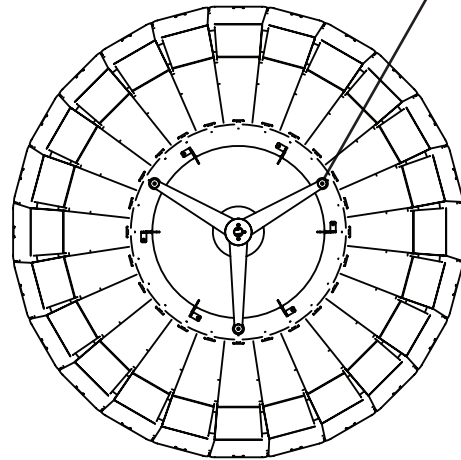

Small

PCD = 120mm
3 points equally spaced at 120°

Large

PCD = 360mm
3 points equally spaced at 120°

Medium

PCD = 160mm
3 points equally spaced at 120°

Luxxbox reserves the right to change the specification, material and colours at any time without notice. Standard warranty terms and conditions apply. All rights reserved. © October 2018 Ver 2.6