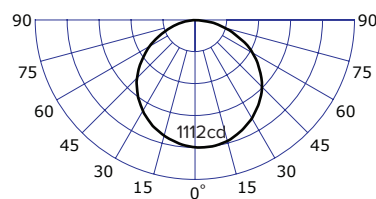

BIRDCAGE

HOW TO SPECIFY

LX-BC = (Size) - (Color) - (Color temperature) - (Dimming) - (Voltage)

Size	Shade Color	Color temperature	Dimming	Voltage
S = dia 19" x 11" H	Specify color from range shown above	30 = 3000k	ELV = ELV compatible¹	120V
M = dia 25" x 13" H		35 = 3500k		277V
L = dia 33" x 16" H		40 = 4000k	0-10V²	

Example: LX-BC-S-LG-30-ELV-120V = Birdcage, Small, Light Grey, 3000k, ELV dimming compatible, 120VAC

¹ ELV dimming not available on 277V configurations

² 0-10V Dimming options available upon request

LIGHT SOURCE SPECIFICATIONS

All Birdcage LED luminaires are equipped with LED boards of the following specification:

S – 2500 lumen, 120VAC, CRI 80, 29W

M – 2500 lumen, 120VAC, CRI 80, 29W

L – 6000 lumen, 120VAC, CRI 80, 61W

DIMMING OPTIONS

100%-10% dimming is compatible with the following ELV dimmers:

- Lutron Nova NLV-600-WH
- Lutron Maestro MAELV-600-WH
- Lutron Diva DVELV-303P-WH
- Leviton VIZIA + Decora Cat-NO.VPE06-1LZ
- Leviton Decora DSE06-10Z
- Leviton Illumatech Slide Dimmer IPE04-1LZ

LUMINOUS INTENSITY DISTRIBUTION

Medium

Luxxbox reserves the right to change the specification, material and colours at any time without notice. Standard warranty terms and conditions apply. All rights reserved. © October 2018 Ver 2.6

LUXXBOX PTY LTD × ACN 123 193 788 × 43 KENYON ST EAGLE FARM QLD 4009 AUSTRALIA

P +61 7 3257 2822 × INFO@LUXXBOX.COM × LUXXBOX.COM

P +1 (415) 871 0448 × USA@LUXXBOX.COM

**luxx
box**