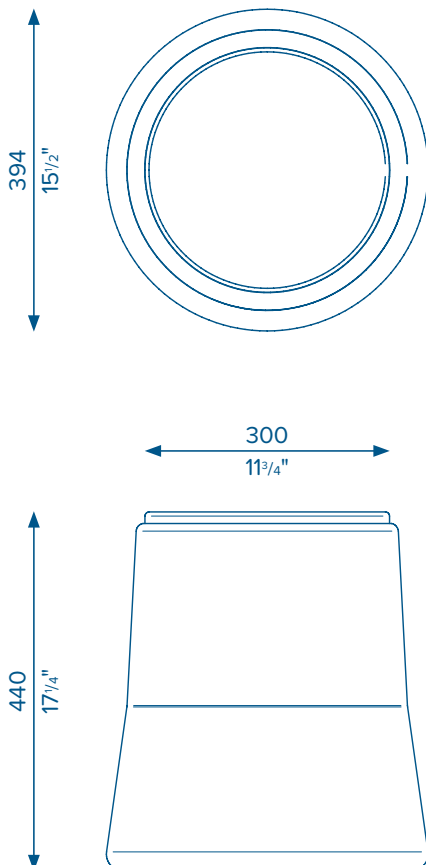

K-STOOL

The K-Stool is sure to be the centre of attention. With a number of chilled-out colours to complement the natural wooden seat top, K-Stool will look the part in any space. Although lightweight and agile, the robust LDPE base and plywood top means the K-Stool can withstand whatever you throw at it. The K-Stool is also easily stacked allowing for efficient storage.

Upholstery (Specify fabric when order is placed)
0.5m (1/2yd) fabric required

Example: LX-KS-A-TS = Luxxbox K-Stool, Aniseed, Natural Timber Top

Patterned fabric will require additional metreage and may incur an additional fee. Non-stretch fabrics may require a zip and may incur an additional fee.