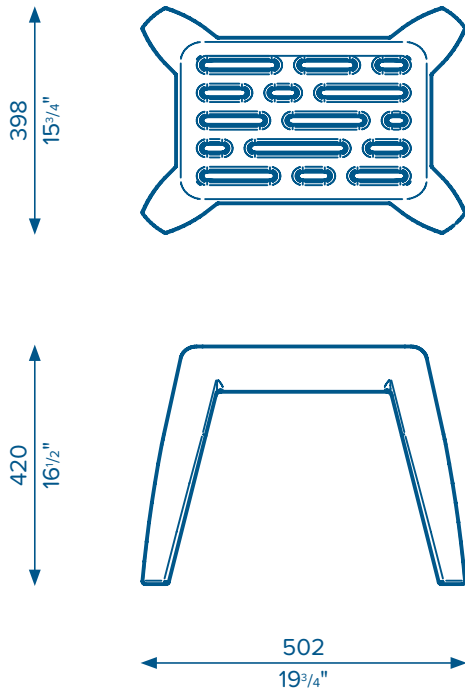

# MILK

The milk crate just got a whole lot cooler...

Inspired by the hardworking, super-stackable and utilitarian milk crate, Luxxbox now brings you the Milk stool. A mean space-saver, with its bi-directional stacking system, the Milk stool is perfect when you've got extra people in your space. Indoors or out, it's a smooth talker in a back alley, just waiting for the conversation to heat up.

## KEY FEATURES

- Easy to stack
- Stack height of 10 milk stools is 1140mm | 443/4'
- Hardwearing and durable
- UV resistant interior/exterior
- Geca environmental certification
- 5 year warranty

HOW TO SPECIFY  
LX-MIL-(Colour)