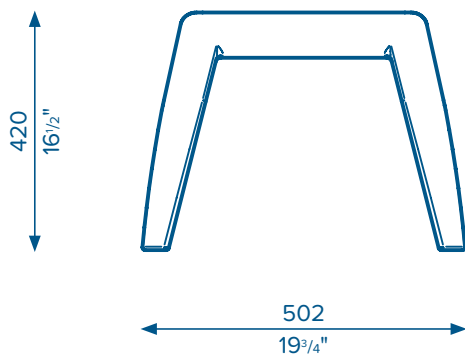

The milk crate just got a whole lot cooler...

Inspired by the hardworking, super-stackable and utilitarian milk crate, Luxxbox now brings you the Milk stool. A mean space-saver, with its bi-directional stacking system, the Milk stool is perfect when you've got extra people in your space. Indoors or out, it's a smooth talker in a back alley, just waiting for the conversation to heat up.

KEY FEATURES

- Easy to stack
- Stack height of 10 milk stools is 1140mm | 443/4'
- Hardwearing and durable
- UV resistant interior/exterior
- Geca environmental certification
- 5 year warranty

HOW TO SPECIFY
LX-MIL-(Colour)

Stool Finish
Colour (please specify)

Example: LX-MIL-W = Luxxbox Milk Wasabi