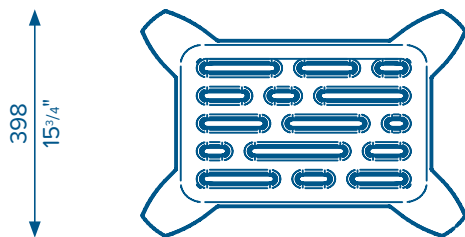

MILK

The milk crate just got a whole lot cooler...

Inspired by the hardworking, super-stackable and utilitarian milk crate, Luxxbox now brings you the Milk stool. A mean space-saver, with its bi-directional stacking system, the Milk stool is perfect when you've got extra people in your space. Indoors or out, it's a smooth talker in a back alley, just waiting for the conversation to heat up.

KEY FEATURES

- Easy to stack
- Stack height of 10 milk stools is 1140mm | 443/4'
- Hardwearing and durable
- UV resistant interior/exterior
- Geca environmental certification
- 5 year warranty

HOW TO SPECIFY
LX-MIL-(Colour)

Stool Finish
Colour (please specify)

Example: LX-MIL-W = Luxxbox Milk Wasabi

Standard Range

Luxxbox reserves the right to change the specification, material and colours at any time without notice. Standard warranty terms and conditions apply. Luxxbox Pty Ltd ACN 123 193 788. All rights reserved. © Oct 2018. Ver 2.0.