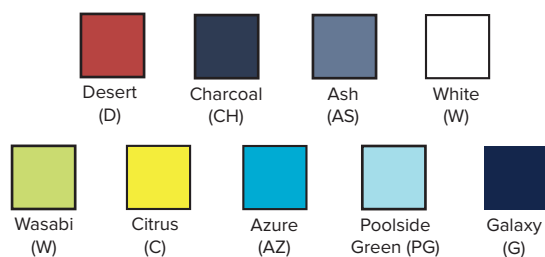

KEY FEATURES

- Easy to stack
- Stack height of 10 milk stools is 1140mm | 443/4'
- Hardwearing and durable
- UV resistant interior/exterior
- Geca environmental certification
- 5 year warranty

HOW TO SPECIFY
LX-MIL-(Colour)

Stool Finish
Colour (please specify)

Example: LX-MIL-W = Luxxbox Milk Wasabi

Standard Range

Luxxbox reserves the right to change the specification, material and colours at any time without notice. Standard warranty terms and conditions apply. Luxxbox Pty Ltd ACN 123 193 788. All rights reserved. © Oct 2018. Ver 2.0.