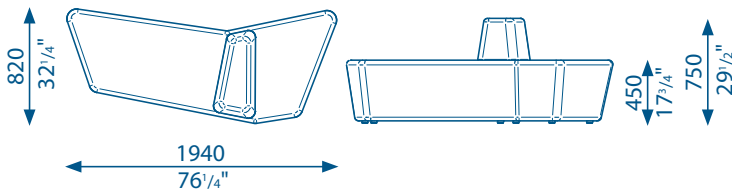

RUNE CENTRAL

A5

4.0m (4¹/₄yd) Fabric Seat
1.0m (1yd) Fabric Back

A6

4.0m (4¹/₄yd) Fabric Seat
1.5m (1¹/₂yd) Fabric Back

AO

4.0m (4¹/₄yd) Fabric Seat

Rune Central is the middle child of Luxxbox's popular Rune modular sofa range - same design elements, same endless configurations, but fully owning its uniqueness. By drawing the backrest into the sofa middle it ramps up the Rune's modular options in any space.

Seemingly chaotic and undecipherable at first, the angular shapes evoke a language of their own, speaking volumes about flexible arrangements and providing endless configurations to allow for customisation of spaces. A series of precise angles and specifically configured edges allow the units to be spatially arranged in clusters which are scaleable and adaptable to suit any seating need.

KEY FEATURES

- _ Allows for flexible arrangement
- _ Space to lounge and relax
- _ Two backrest heights
- _ Available in your choice of fabric (min width 1.4m/1¹/₂yd)

HOW TO SPECIFY

LX-RN-Unit Type

Unit Type

A5 = 750h Backrest

A6 = 920h Backrest

AO = Ottoman

Configuration Example

Luxxbox reserves the right to change the specification, material and colours at any time without notice. Standard warranty terms and conditions apply.
Luxxbox Pty Ltd ACN 123 193 788. All rights reserved. © Apr 2017. Ver 1.0.