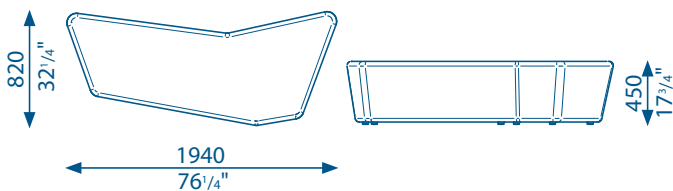

RUNE CENTRAL

A5

4.0m (4¹/₄yd) Fabric Seat
1.0m (1yd) Fabric Back

A6

4.0m (4¹/₄yd) Fabric Seat
1.5m (1¹/₂yd) Fabric Back

AO

4.0m (4¹/₄yd) Fabric Seat

Rune Central is the middle child of Luxxbox's popular Rune modular sofa range - same design elements, same endless configurations, but fully owning its uniqueness. By drawing the backrest into the sofa middle it ramps up the Rune's modular options in any space.

KEY FEATURES

- _ Allows for flexible arrangement
- _ Space to lounge and relax
- _ Two backrest heights
- _ Available in your choice of fabric (min width 1.4m/1¹/₂yd)

HOW TO SPECIFY

LX-RN-Unit Type

Unit Type