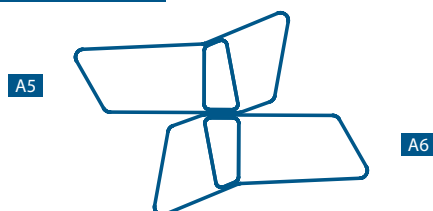

RUNE CENTRAL

A5

4.0m (4¹/₄yd) Fabric Seat
1.0m (1yd) Fabric Back

A6

4.0m (4¹/₄yd) Fabric Seat
1.5m (1¹/₂yd) Fabric Back

AO

4.0m (4¹/₄yd) Fabric Seat

Rune Central is the middle child of Luxxbox's popular Rune modular sofa range - same design elements, same endless configurations, but fully owning its uniqueness. By drawing the backrest into the sofa middle it ramps up the Rune's modular options in any space.

KEY FEATURES

- _ Allows for flexible arrangement
- _ Space to lounge and relax
- _ Two backrest heights
- _ Available in your choice of fabric (min width 1.4m/1¹/₂yd)

HOW TO SPECIFY

LX-RN-Unit Type

Unit Type

A5 = 750h Backrest

A6 = 920h Backrest

AO = Ottoman

Configuration Example

Luxxbox reserves the right to change the specification, material and colours at any time without notice. Standard warranty terms and conditions apply.
Luxxbox Pty Ltd ACN 123 193 788. All rights reserved. © Apr 2017. Ver 1.0.