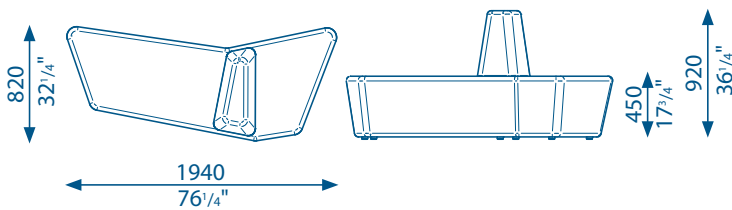

RUNE CENTRAL

A5

4.0m (4¹/₄yd) Fabric Seat
1.0m (1yd) Fabric Back

A6

4.0m (4¹/₄yd) Fabric Seat
1.5m (1¹/₂yd) Fabric Back

AO

4.0m (4¹/₄yd) Fabric Seat

Rune Central is the middle child of Luxxbox's popular Rune modular sofa range - same design elements, same endless configurations, but fully owning its uniqueness. By drawing the backrest into the sofa middle it ramps up the Rune's modular options in any space.

Seemingly chaotic and undecipherable at first, the angular shapes evoke a language of their own, speaking volumes about flexible arrangements and providing endless configurations to allow for customisation of spaces. A series of precise angles and specifically configured edges allow the units to be spatially arranged in clusters which are scaleable and adaptable to suit any seating need.

KEY FEATURES

- _ Allows for flexible arrangement
- _ Space to lounge and relax
- _ Two backrest heights
- _ Available in your choice of fabric (min width 1.4m/1¹/₂yd)

HOW TO SPECIFY

LX-RN-Unit Type

Unit Type