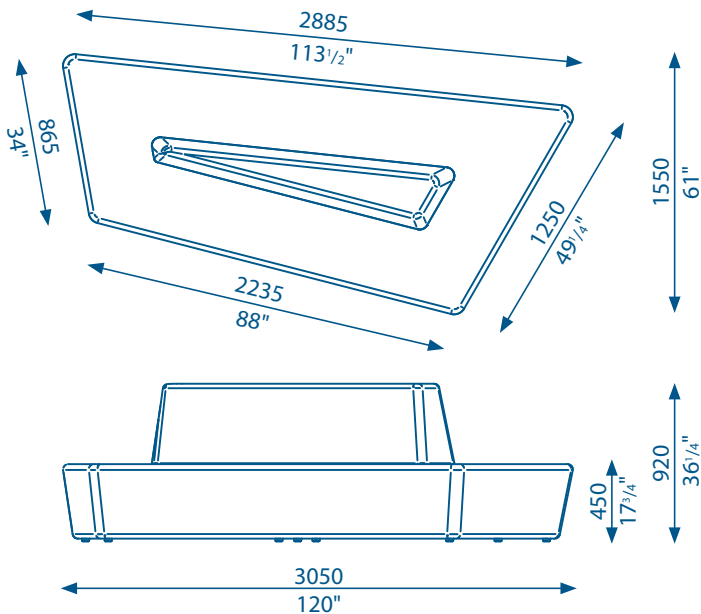

RUNE GRAND CENTRAL

A7

7.5m (8¹/₄yd) Fabric Seat
2.5m (2³/₄yd) Fabric Back

It's full steam ahead with the Rune Grand Central - the locomotive sized member of the Rune modular sofa family. Seating is maximised with a 360 degree base seat so no-one misses out on the trip.

Seemingly chaotic and undecipherable at first, the angular shapes evoke a language of their own, speaking volumes about flexible arrangements and providing endless configurations allowing for customisation of spaces. A series of precise angles and specifically configured edges allow the units to be spatially arranged in clusters which are scalable and adaptable to suit any seating need.

KEY FEATURES

- _ Allows for flexible arrangement
- _ Space to lounge and relax
- _ 360 degree seating
- _ Available in your choice of fabric (min width 1.4m/1¹/₂yd)

HOW TO SPECIFY
LX-RN-Unit Type

Unit Type