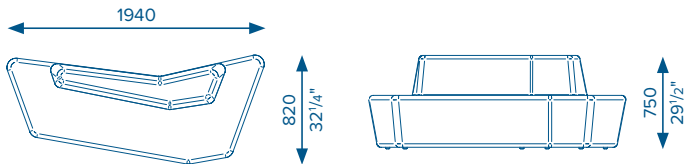

RUNE

A1 4.0m (4¹/₄yd) Fabric Seat
2.0m (2yd) Fabric Back

A2 4.0m (4¹/₄yd) Fabric Seat
2.0m (2yd) Fabric Back

AO 4.0m (4¹/₄yd) Fabric Seat

E1 4.0m (4¹/₄yd) Fabric Seat
2.0m (2yd) Fabric Back

Seemingly chaotic and undecipherable at first, the amorphous shapes evoke a language of their own, speaking volumes about flexible arrangements and endless customisation of spaces. A series of precise angles and specifically configured edges allow the units to be spatially arranged in clusters which are scalable and adaptable for lounge spaces and communal waiting areas.

KEY FEATURES

- Allows for flexible arrangement
- Six unique unit types
- Available in your choice of fabric (min width 1.4m/1¹/₂yd)
- 99% recyclable

E2 4.0m (4¹/₄yd) Fabric Seat
2.0m (2yd) Fabric Back

EO 4.0m (4¹/₄yd) Fabric Seat