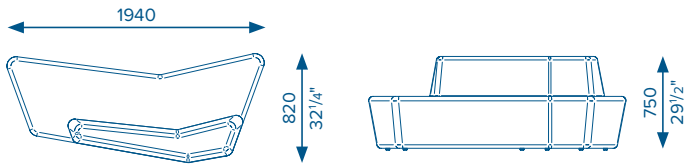

RUNE

A1 4.0m (4¹/₄yd) Fabric Seat
2.0m (2yd) Fabric Back

A2 4.0m (4¹/₄yd) Fabric Seat
2.0m (2yd) Fabric Back

AO 4.0m (4¹/₄yd) Fabric Seat

E1 4.0m (4¹/₄yd) Fabric Seat
2.0m (2yd) Fabric Back

Seemingly chaotic and undecipherable at first, the amorphous shapes evoke a language of their own, speaking volumes about flexible arrangements and endless customisation of spaces. A series of precise angles and specifically configured edges allow the units to be spatially arranged in clusters which are scalable and adaptable for lounge spaces and communal waiting areas.

KEY FEATURES

- Allows for flexible arrangement
- Six unique unit types
- Available in your choice of fabric (min width 1.4m/1¹/₂yd)
- 99% recyclable

E2 4.0m (4¹/₄yd) Fabric Seat
2.0m (2yd) Fabric Back

EO 4.0m (4¹/₄yd) Fabric Seat