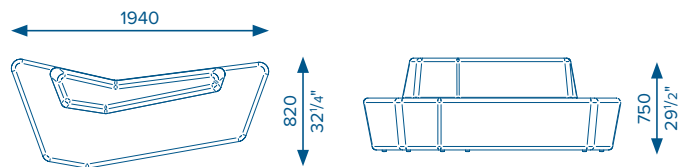

RUNE

A1 4.0m (4¹/₄yd) Fabric Seat
2.0m (2yd) Fabric Back

A2 4.0m (4¹/₄yd) Fabric Seat
2.0m (2yd) Fabric Back

AO 4.0m (4¹/₄yd) Fabric Seat

E1 4.0m (4¹/₄yd) Fabric Seat
2.0m (2yd) Fabric Back

Seemingly chaotic and undecipherable at first, the amorphous shapes evoke a language of their own, speaking volumes about flexible arrangements and endless customisation of spaces. A series of precise angles and specifically configured edges allow the units to be spatially arranged in clusters which are scalable and adaptable for lounge spaces and communal waiting areas.

KEY FEATURES

- Allows for flexible arrangement
- Six unique unit types
- Available in your choice of fabric (min width 1.4m/1¹/₂yd)
- 99% recyclable

E2 4.0m (4¹/₄yd) Fabric Seat
2.0m (2yd) Fabric Back

EO 4.0m (4¹/₄yd) Fabric Seat