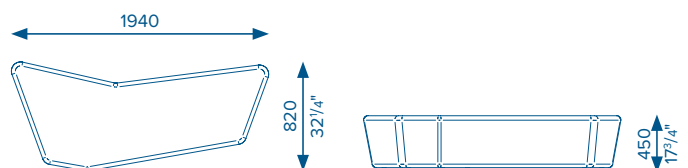

RUNE

A1 4.0m (4¹/₄yd) Fabric Seat
2.0m (2yd) Fabric Back

A2 4.0m (4¹/₄yd) Fabric Seat
2.0m (2yd) Fabric Back

AO 4.0m (4¹/₄yd) Fabric Seat

E1 4.0m (4¹/₄yd) Fabric Seat
2.0m (2yd) Fabric Back

Seemingly chaotic and undecipherable at first, the amorphous shapes evoke a language of their own, speaking volumes about flexible arrangements and endless customisation of spaces. A series of precise angles and specifically configured edges allow the units to be spatially arranged in clusters which are scalable and adaptable for lounge spaces and communal waiting areas.

KEY FEATURES

- Allows for flexible arrangement
- Six unique unit types
- Available in your choice of fabric (min width 1.4m/1¹/₂yd)
- 99% recyclable

E2 4.0m (4¹/₄yd) Fabric Seat
2.0m (2yd) Fabric Back

EO 4.0m (4¹/₄yd) Fabric Seat