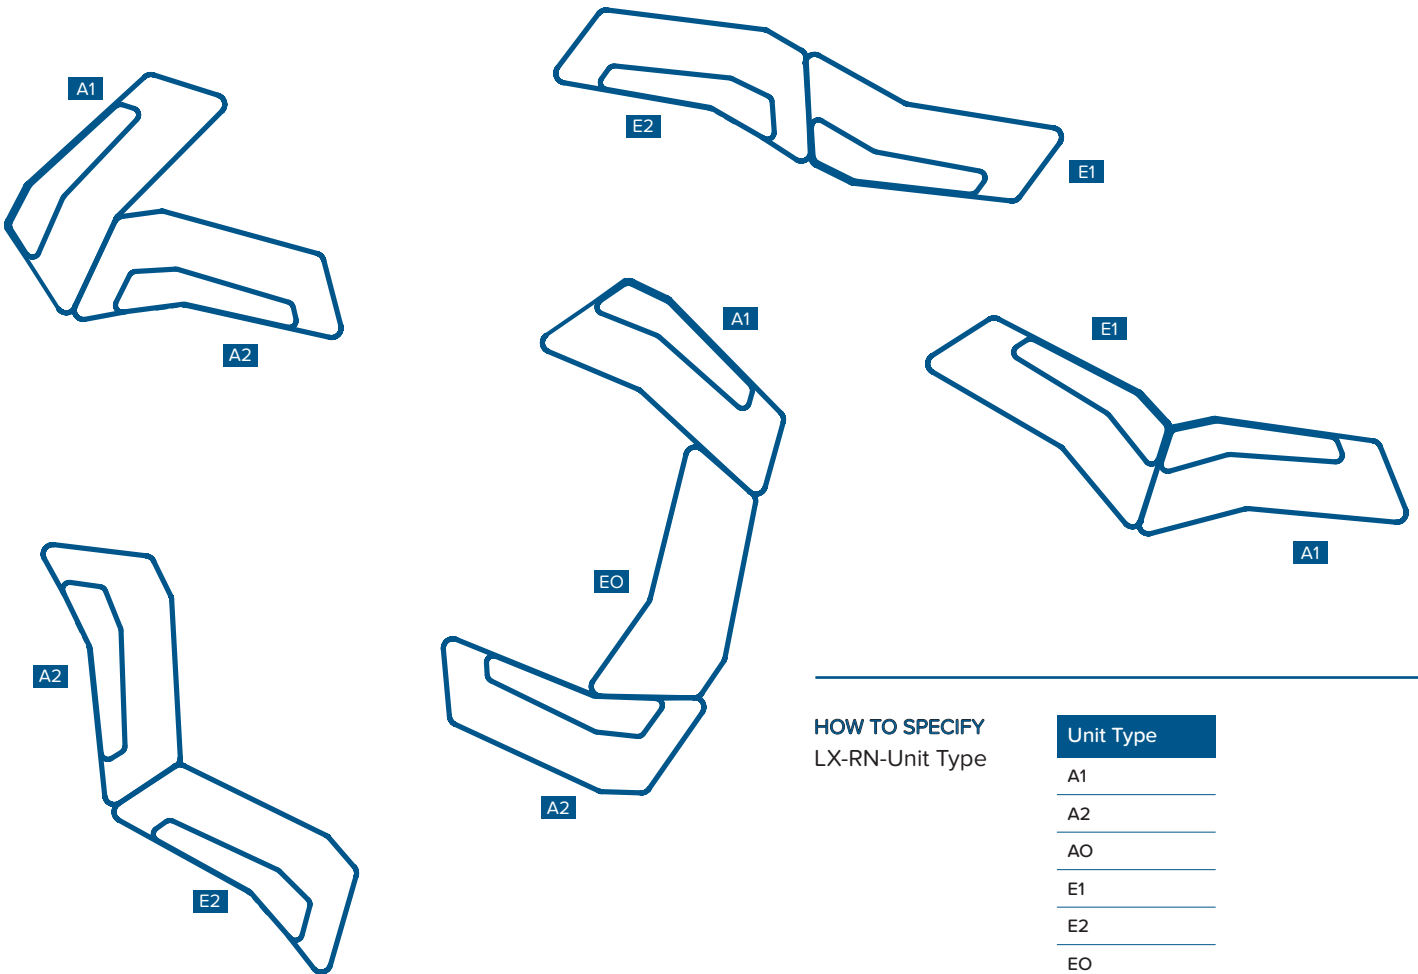

HOW TO SPECIFY LX-RN-Unit Type

Unit Type
A1
A2
AO
E1
E2
EO

Example: LX-RN-A1 = Luxxbox Rune Lounge A1

Patterned fabric will require additional metrage and may incur an additional fee. Non-stretch fabrics may require a zip and may incur an additional fee.

Luxxbox reserves the right to change the specification, material and colours at any time without notice. Standard warranty terms and conditions apply. Luxxbox Pty Ltd ACN 123 193 788. All rights reserved. © Aug 2017. Ver 1.1.