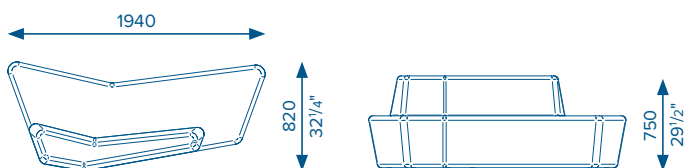

RUNE

A1 4.0m (4¹/₄yd) Fabric Seat
2.0m (2yd) Fabric Back

A2 4.0m (4¹/₄yd) Fabric Seat
2.0m (2yd) Fabric Back

AO 4.0m (4¹/₄yd) Fabric Seat

E1 4.0m (4¹/₄yd) Fabric Seat
2.0m (2yd) Fabric Back

Seemingly chaotic and undecipherable at first, the amorphous shapes evoke a language of their own, speaking volumes about flexible arrangements and endless customisation of spaces. A series of precise angles and specifically configured edges allow the units to be spatially arranged in clusters which are scalable and adaptable for lounge spaces and communal waiting areas.

KEY FEATURES

- Allows for flexible arrangement
- Six unique unit types
- Available in your choice of fabric (min width 1.4m/1¹/₂yd)
- 99% recyclable

E2 4.0m (4¹/₄yd) Fabric Seat
2.0m (2yd) Fabric Back

EO 4.0m (4¹/₄yd) Fabric Seat