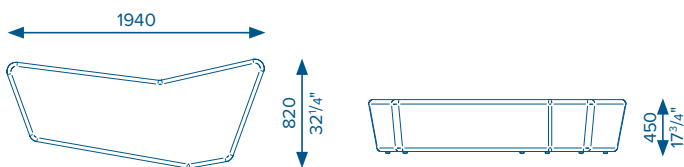

RUNE

A1 4.0m (4¹/₄yd) Fabric Seat
2.0m (2yd) Fabric Back

A2 4.0m (4¹/₄yd) Fabric Seat
2.0m (2yd) Fabric Back

AO 4.0m (4¹/₄yd) Fabric Seat

E1 4.0m (4¹/₄yd) Fabric Seat
2.0m (2yd) Fabric Back

Seemingly chaotic and undecipherable at first, the amorphous shapes evoke a language of their own, speaking volumes about flexible arrangements and endless customisation of spaces. A series of precise angles and specifically configured edges allow the units to be spatially arranged in clusters which are scalable and adaptable for lounge spaces and communal waiting areas.

KEY FEATURES

- Allows for flexible arrangement
- Six unique unit types
- Available in your choice of fabric (min width 1.4m/1¹/₂yd)
- 99% recyclable

E2 4.0m (4¹/₄yd) Fabric Seat
2.0m (2yd) Fabric Back

EO 4.0m (4¹/₄yd) Fabric Seat