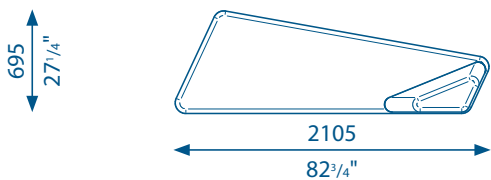

STRAIT

A OTTOMAN

OTTOMAN B
LOUNGE B1

C OTTOMAN
C1 LOUNGE

OTTOMAN D
LOUNGE D1

E OTTOMAN

Strait up, down or across, this sleek sofa system will bridge any divide and invite collaboration.

With options of with or without a backrest, single or connected the layout designs become endless.

KEY FEATURES

- _ Allows for flexible arrangements
- _ Multiple seat options
- _ Works with Slider platform
- _ Available in your choice of fabric (min width 1.4m/1¹/₂yd)

HOW TO SPECIFY LX-STR-Unit Type

ottoman		lounge
A = mid		
B = mid	or	B1 = with backrest
C = large	or	C1 = with backrest
D = large	or	D1 = with high backrest
E = small		

Example: LX-STR-B1 = Luxxbox B1 Lounge (with backrest)

STRAIT

A
4.1m (4 1/2yd) Fabric
Seat

B
4.5m (5yd) Fabric
Seat
1.5m (1 1/2yd) Fabric
Back

C
5.0m (5 1/2yd) Fabric
Seat
2.0m (2yd) Fabric
Back

D
6.5m (7yd) Fabric
Seat
3.0m (3 3/4yd) Fabric
Back