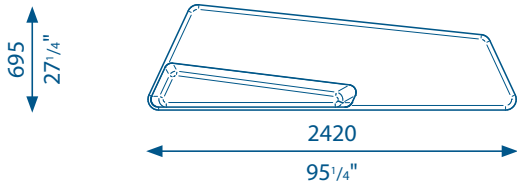

KEY FEATURES

- _ Allows for flexible arrangements
- _ Multiple seat options
- _ Works with Slider platform
- _ Available in your choice of fabric (min width 1.4m/1¹/₂yd)

HOW TO SPECIFY LX-STR-Unit Type

ottoman		lounge
A = mid		
B = mid	or	B1 = with backrest
C = large	or	C1 = with backrest
D = large	or	D1 = with high backrest
E = small		

Example: LX-STR-B1 = Luxxbox B1 Lounge (with backrest)

STRAIT

A
4.1m (4 1/2yd) Fabric
Seat

B
4.5m (5yd) Fabric
Seat
1.5m (1 1/2yd) Fabric
Back

C
5.0m (5 1/2yd) Fabric
Seat
2.0m (2yd) Fabric
Back

D
6.5m (7yd) Fabric
Seat
3.0m (3 3/4yd) Fabric
Back

E
2.5m (2 3/4yd) Fabric
Seat

Patterned fabric will require additional metreage and may incur an additional fee. Non-stretch fabrics may require a zip and may incur an additional fee.

Note: A&E ONLY AVAILABLE AS OTTOMANS