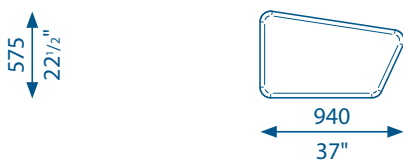

KEY FEATURES

- _ Allows for flexible arrangements
- _ Multiple seat options
- _ Works with Slider platform
- _ Available in your choice of fabric (min width 1.4m/1¹/₂yd)

HOW TO SPECIFY LX-STR-Unit Type

ottoman		lounge
A = mid		
B = mid	or	B1 = with backrest
C = large	or	C1 = with backrest
D = large	or	D1 = with high backrest
E = small		

Example: LX-STR-B1 = Luxxbox B1 Lounge (with backrest)

STRAIT

A
4.1m (4 1/2yd) Fabric
Seat

B
4.5m (5yd) Fabric
Seat
1.5m (1 1/2yd) Fabric
Back

C
5.0m (5 1/2yd) Fabric
Seat
2.0m (2yd) Fabric
Back

D
6.5m (7yd) Fabric
Seat
3.0m (3 3/4yd) Fabric
Back