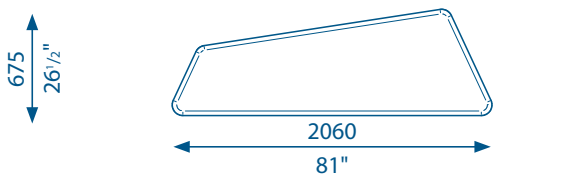

STRAIT

A OTTOMAN

OTTOMAN B
LOUNGE B1

C OTTOMAN
C1 LOUNGE

OTTOMAN D
LOUNGE D1

E OTTOMAN

Strait up, down or across, this sleek sofa system will bridge any divide and invite collaboration.

With options of with or without a backrest, single or connected the layout designs become endless.

KEY FEATURES

- _ Allows for flexible arrangements
- _ Multiple seat options
- _ Works with Slider platform
- _ Available in your choice of fabric (min width 1.4m/1¹/₂yd)

HOW TO SPECIFY LX-STR-Unit Type

ottoman		lounge
A = mid		
B = mid	or	B1 = with backrest
C = large	or	C1 = with backrest
D = large	or	D1 = with high backrest
E = small		

Example: LX-STR-B1 = Luxxbox B1 Lounge (with backrest)

STRAIT

A
4.1m (4 1/2yd) Fabric
Seat

B
4.5m (5yd) Fabric
Seat
1.5m (1 1/2yd) Fabric
Back

C
5.0m (5 1/2yd) Fabric
Seat
2.0m (2yd) Fabric
Back

D
6.5m (7yd) Fabric
Seat
3.0m (3 3/4yd) Fabric
Back