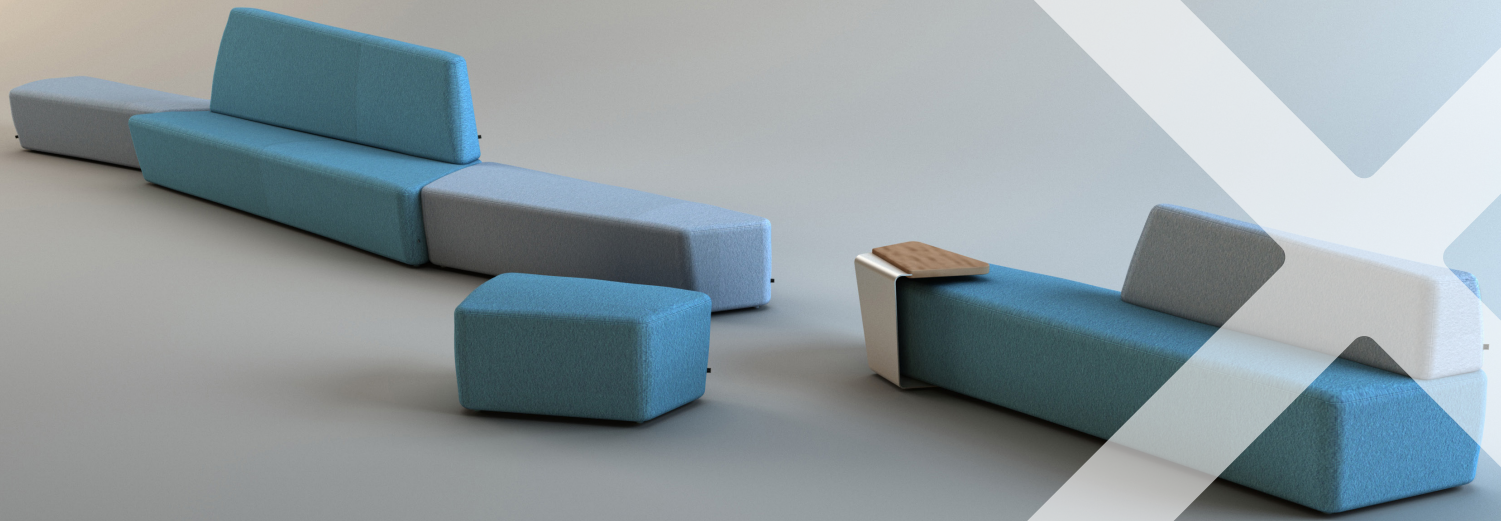

STRAIT

A OTTOMAN

OTTOMAN B
LOUNGE B1

C OTTOMAN
C1 LOUNGE

OTTOMAN D
LOUNGE D1

E OTTOMAN

Strait up, down or across, this sleek sofa system will bridge any divide and invite collaboration.

With options of with or without a backrest, single or connected the layout designs become endless.

KEY FEATURES

- _ Allows for flexible arrangements
- _ Multiple seat options
- _ Works with Slider platform
- _ Available in your choice of fabric (min width 1.4m/1¹/₂yd)

HOW TO SPECIFY LX-STR-Unit Type

ottoman		lounge
A = mid		
B = mid	or	B1 = with backrest
C = large	or	C1 = with backrest
D = large	or	D1 = with high backrest
E = small		

Example: LX-STR-B1 = Luxxbox B1 Lounge (with backrest)

STRAIT

A
4.1m (4 1/2yd) Fabric
Seat

B
4.5m (5yd) Fabric
Seat
1.5m (1 1/2yd) Fabric
Back

C
5.0m (5 1/2yd) Fabric
Seat
2.0m (2yd) Fabric
Back

D
6.5m (7yd) Fabric
Seat
3.0m (3 3/4yd) Fabric
Back