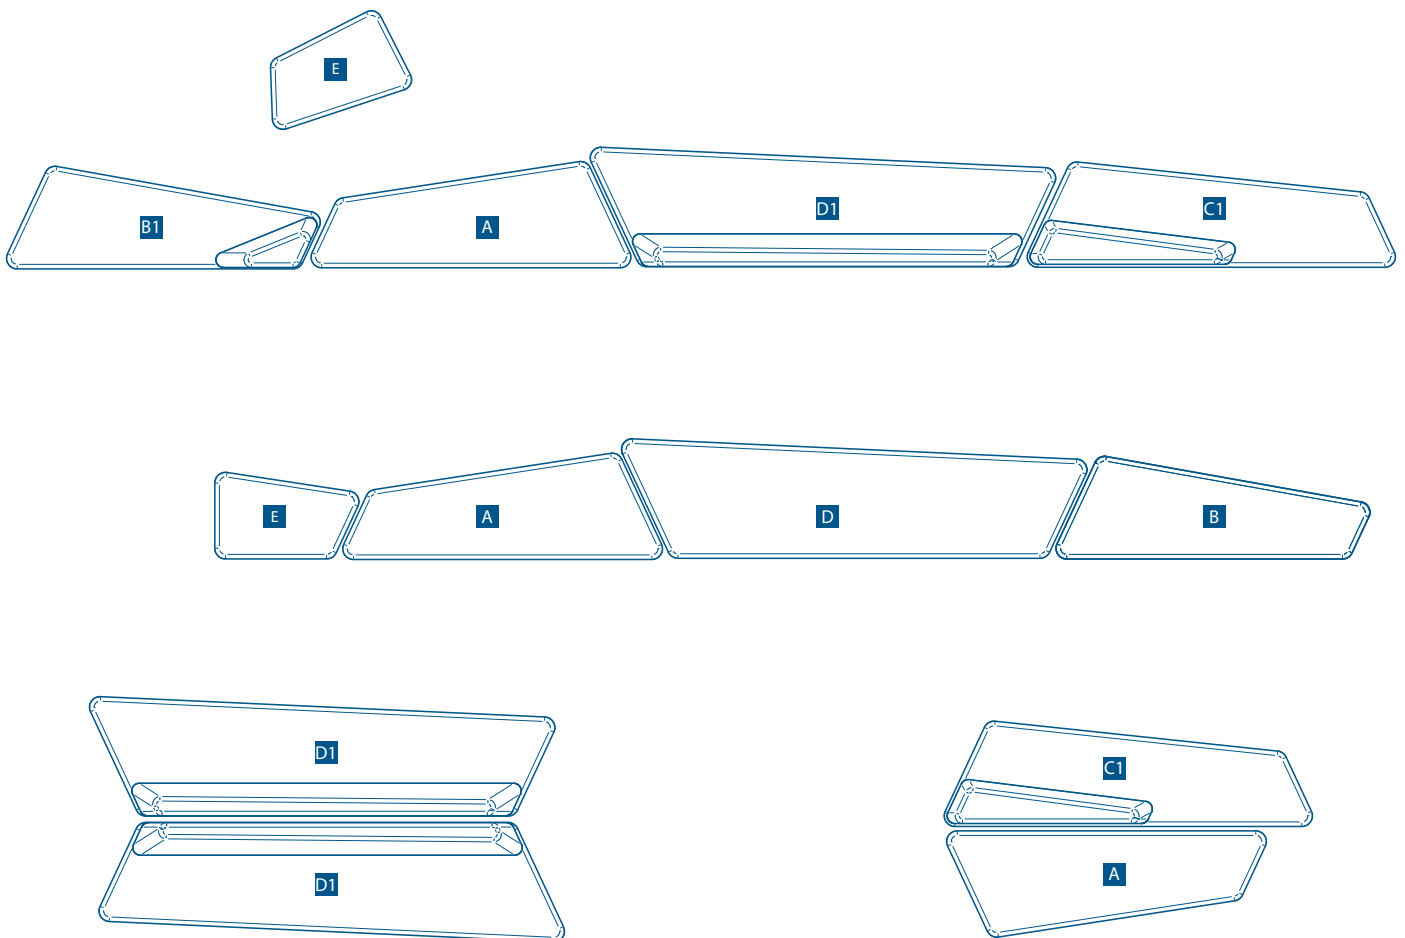

Note: Please contact Luxxbox if you want help with site-specific configurations.

Luxxbox reserves the right to change the specification, material and colours at any time without notice. Standard warranty terms and conditions apply. Luxxbox Pty Ltd ACN 123 193 788. All rights reserved. © Apr 2017. Ver 1.0.

LUXXBOX PTY LTD × ACN 123 193 788 × 43 KENYON ST EAGLE FARM QLD 4009 AUSTRALIA
P +61 7 3257 2822 × F +61 7 3257 2844 × INFO@LUXXBOX.COM × LUXXBOX.COM