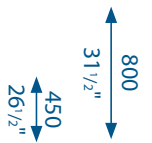

Example: LX-STR-B1 = Luxxbox B1 Lounge (with backrest)

STRAIT

A
4.1m (4 1/2yd) Fabric
Seat

B
4.5m (5yd) Fabric
Seat
1.5m (1 1/2yd) Fabric
Back

C
5.0m (5 1/2yd) Fabric
Seat
2.0m (2yd) Fabric
Back

D
6.5m (7yd) Fabric
Seat
3.0m (3 3/4yd) Fabric
Back