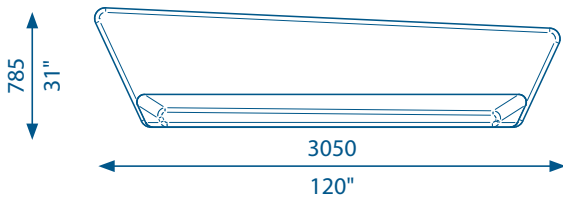

STRAIT

A OTTOMAN

OTTOMAN B
LOUNGE B1

C OTTOMAN
C1 LOUNGE

OTTOMAN D
LOUNGE D1

E OTTOMAN

Strait up, down or across, this sleek sofa system will bridge any divide and invite collaboration.

With options of with or without a backrest, single or connected the layout designs become endless.

KEY FEATURES

- _ Allows for flexible arrangements
- _ Multiple seat options
- _ Works with Slider platform
- _ Available in your choice of fabric (min width 1.4m/1¹/₂yd)

HOW TO SPECIFY LX-STR-Unit Type

ottoman		lounge
A = mid		
B = mid	or	B1 = with backrest
C = large	or	C1 = with backrest
D = large	or	D1 = with high backrest
E = small		

Example: LX-STR-B1 = Luxxbox B1 Lounge (with backrest)

STRAIT

A
4.1m (4 1/2yd) Fabric
Seat

B
4.5m (5yd) Fabric
Seat
1.5m (1 1/2yd) Fabric
Back

C
5.0m (5 1/2yd) Fabric
Seat
2.0m (2yd) Fabric
Back

D
6.5m (7yd) Fabric
Seat
3.0m (3 3/4yd) Fabric
Back

E
2.5m (2 3/4yd) Fabric
Seat

Patterned fabric will require additional metreage and may incur an additional fee. Non-stretch fabrics may require a zip and may incur an additional fee.

Note: A&E ONLY AVAILABLE AS OTTOMANS