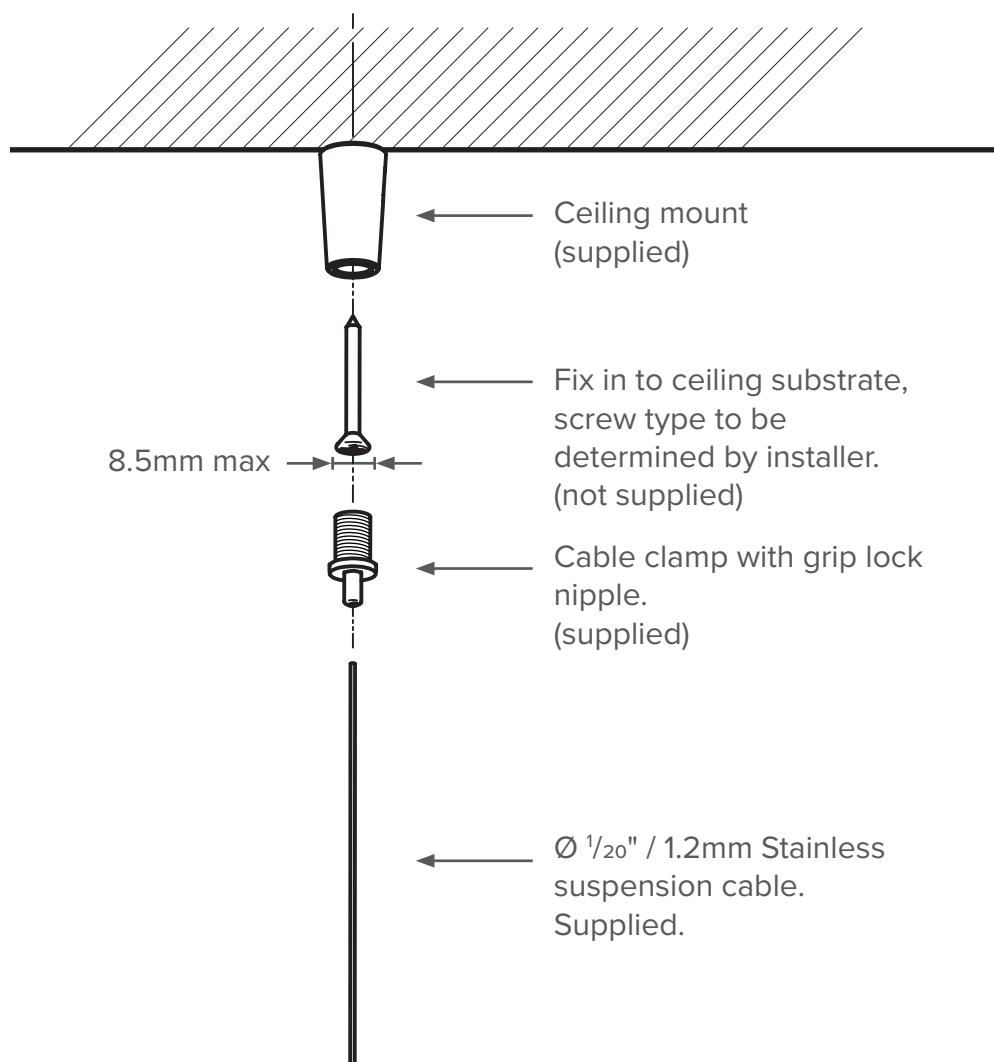

HELM - INSTALLATION INSTRUCTIONS

STANDARD CEILING MOUNT