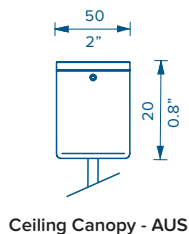

HELM

With a form that echoes the design of a Roman legion's helmet with the robustness to match, the Helm Pendant makes a bold statement. Available in matte black, gloss white and custom colors on request, the Helm's versatile design will enliven any space.

KEY FEATURES

- Suitable to indoor environments
- 9' / 3m of woven power cable
- E27 / ES lampholder, suitable for incandescent and energy saving lamps
- 40 Watt max

HOW TO SPECIFY

LX-HM- (Size) - (Colour)

Size	Finish Colour
S = Small	Specify colour as below
M = Medium	
L = Large	

Example: **LX-HM-L-B** = Helm, large, Matte Black

Available Colours