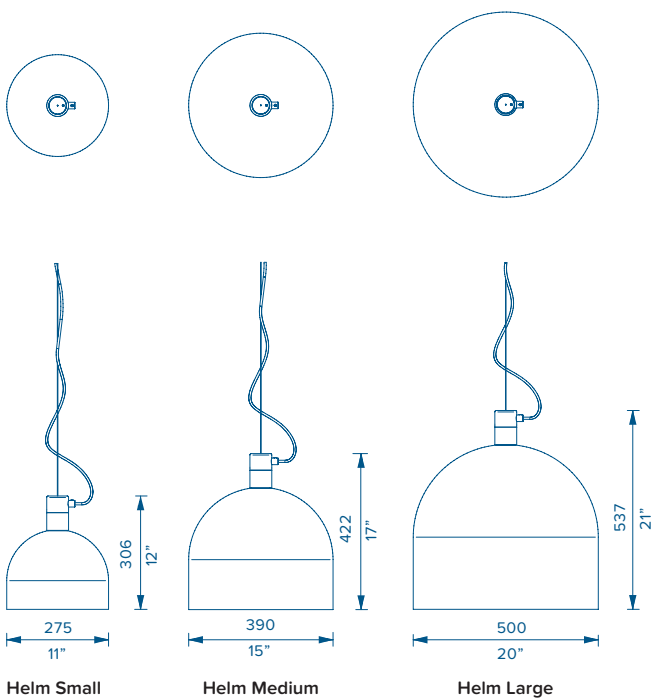

HELM

With a form that echoes the design of a Roman legion's helmet with the robustness to match, the Helm Pendant makes a bold statement. Available in matte black, gloss white and custom colors on request, the Helm's versatile design will enliven any space.

KEY FEATURES

- Suitable to indoor environments
- 9' / 3m of woven power cable
- E27 / ES lampholder, suitable for incandescent and energy saving lamps
- 40 Watt max

HOW TO SPECIFY

LX-HM- (Size) - (Colour)

Size	Finish Colour
S = Small	Specify colour as below
M = Medium	
L = Large	

Example: **LX-HM-L-B** = Helm, large, Matte Black

Available Colours