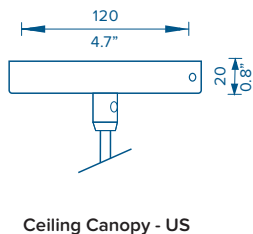

HELM

With a form that echoes the design of a Roman legion's helmet with the robustness to match, the Helm Pendant makes a bold statement. Available in matte black, gloss white and custom colors on request, the Helm's versatile design will enliven any space.

KEY FEATURES

- Suitable to indoor environments
- 9' / 3m of woven power cable
- E27 / ES lampholder, suitable for incandescent and energy saving lamps
- 40 Watt max

HOW TO SPECIFY

LX-HM- (Size) - (Colour)

Size	Finish Colour
S = Small	Specify colour as below
M = Medium	
L = Large	

Example: **LX-HM-L-B** = Helm, large, Matte Black

Available Colours