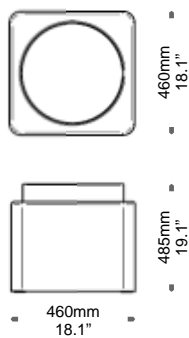

Blox Double

Blox Single

blox

Hands on, game on - grab it and go. Build up, build out, build a space to do anything you want. Blox goes a few steps further than just modular furniture - it's a re-configurable, tiered bench seating system and immersive user experience all at once.

Blox features a polyethylene base and upholstered seat and is available in a single or double bench seat.

key features

- _ 100% recyclable LDPE
- _ UV resistant interior/exterior
- _ hardwearing and durable
- _ long life and warranty
- _ two standard sizes
- _ re-configurable
- _ designed and made in Queensland, Australia

LDPE
100% Recycled

Warranty
5
Structural

blox

1/66 McLachlan Street
Fortitude Valley Q 4006
P +61 7 3257 2822
F +61 7 3257 2844
www.luxxbox.com
info@luxxbox.com

luxx
box