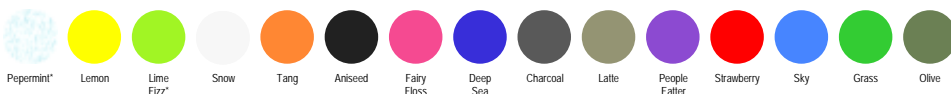

Blox Double

Blox Single

blox

Hands on, game on - grab it and go. Build up, build out, build a space to do anything you want. Blox goes a few steps further than just modular furniture - it's a re-configurable, tiered bench seating system and immersive user experience all at once.

Blox features a polyethylene base and upholstered seat and is available in a single or double bench seat.

key features

- _ 100% recyclable LDPE
- _ UV resistant interior/exterior
- _ hardwearing and durable
- _ long life and warranty
- _ two standard sizes
- _ re-configurable
- _ designed and made in Queensland, Australia