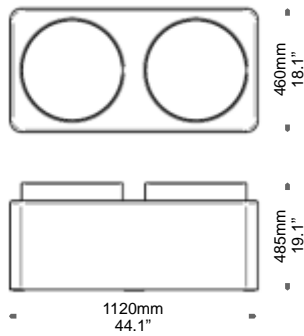

Blox Single