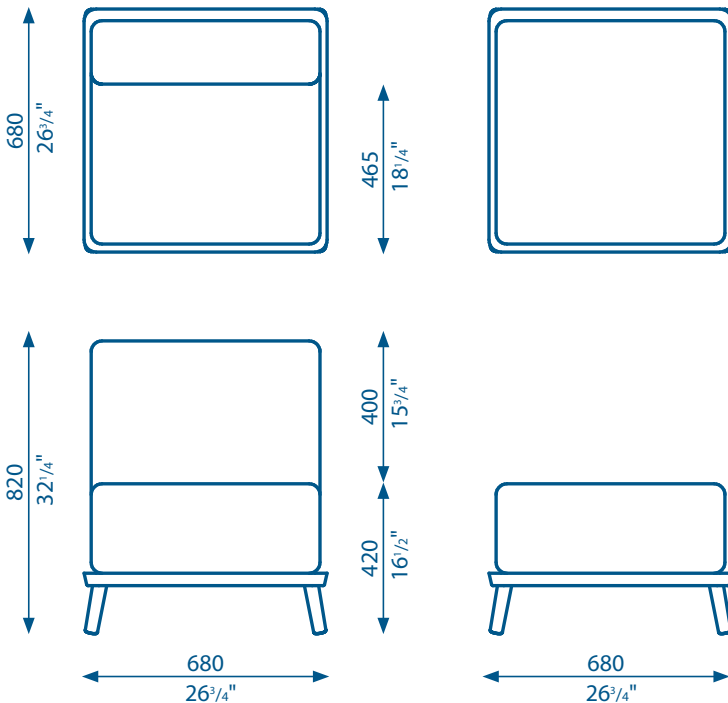

### HOW TO SPECIFY

LX-PO-SS-Unit Type

#### Unit Type

L = Lounge (with backrest)

O = Ottoman

Example: LX-PO-SS-L = Luxxbox Podia Single Lounge

Patterned fabric will require additional metreage and may incur an additional fee. Non-stretch fabrics may require a zip and may incur an additional fee.