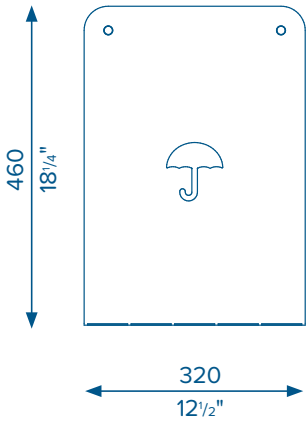

ELLA

Rainy day? Luxxbox has got you covered with the Ella umbrella stand. Ella is made from tough powder coated steel and a high density plastic base so it can withstand all weather conditions. Finished with Tasmanian Oak detailing and an umbrella icon, Ella is one slick umbrella storage device.

KEY FEATURES

- Solid Tasmanian oak details
- Sturdy steel construction
- Available in all standard powder coat colours

HOW TO SPECIFY LX-EL-(Colour)

Colour

Specify when order is placed

Example: LX-EL-D = Luxxbox Ella Umbrella Stand, deep bronze finish