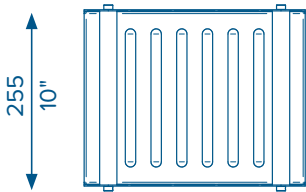

ELLA

Rainy day? Luxxbox has got you covered with the Ella umbrella stand. Ella is made from tough powder coated steel and a high density plastic base so it can withstand all weather conditions. Finished with Tasmanian Oak detailing and an umbrella icon, Ella is one slick umbrella storage device.

KEY FEATURES

- Solid Tasmanian oak details
- Sturdy steel construction
- Available in all standard powder coat colours

HOW TO SPECIFY LX-EL-(Colour)

Colour

Specify when order is placed

Example: LX-EL-D = Luxxbox Ella Umbrella Stand, deep bronze finish