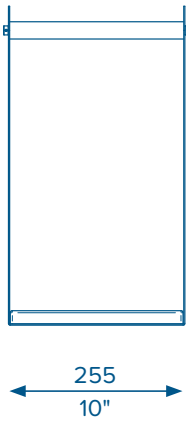

ELLA

Rainy day? Luxxbox has got you covered with the Ella umbrella stand. Ella is made from tough powder coated steel and a high density plastic base so it can withstand all weather conditions. Finished with Tasmanian Oak detailing and an umbrella icon, Ella is one slick umbrella storage device.

KEY FEATURES

- Solid Tasmanian oak details
- Sturdy steel construction
- Available in all standard powder coat colours

HOW TO SPECIFY LX-EL-(Colour)

Colour

Specify when order is placed

Example: LX-EL-D = Luxxbox Ella Umbrella Stand, deep bronze finish