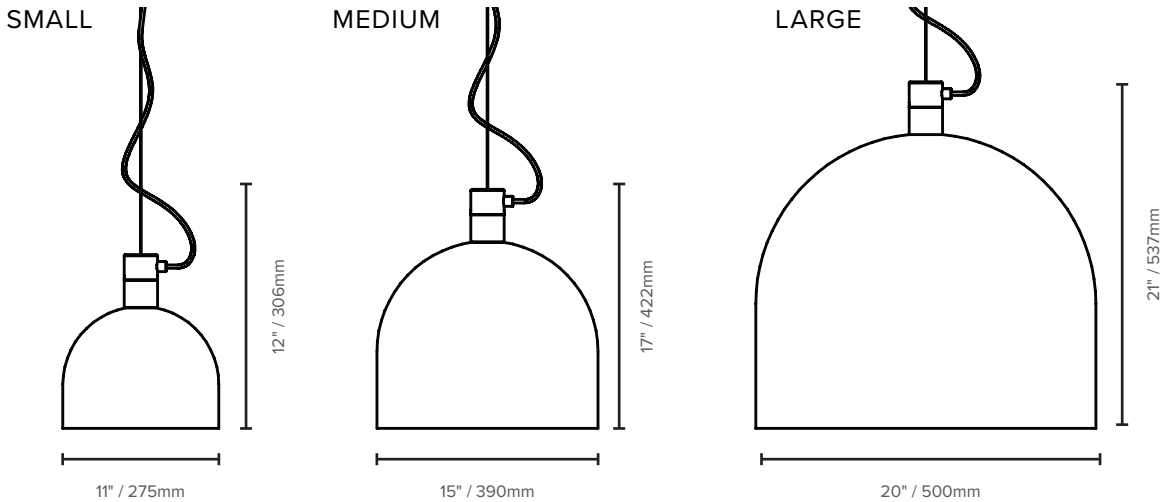

HELM(LX-HM)

TYPE:

With a form that echoes the design of a Roman legion's helmet with the robustness to match, the Helm Pendant makes a bold statement. Available in matte black, gloss white and custom colors on request, the Helm's versatile design will enliven any space.

KEY BENEFITS

- Suitable to indoor environments
- 9' / 3m of woven power cable
- E27 / E26 lampholder, suitable for incandescent and energy saving lamps
- Three standard sizes; 11-inch, 15-inch diameter or 20-inch diameter
- 40 Watt max

SIZE

AVAILABLE COLOURS

ORDER CODE

EXAMPLE: LX - HM - M - B
(Luxxbox Helm, Medium (dia 15" / 390 mm), in matte black)

LX - HM	_____		_____	
PRODUCT CODE	SIZE		COLOR	
HM	S	dia 11" / 275mm x 12" / 306mm H	B	Matte black
	M	dia 15" / 390mm x 17" / 422mm H	PW	Gloss white
	L	dia 20" / 500mm x 21" / 537mm H	C	Custom