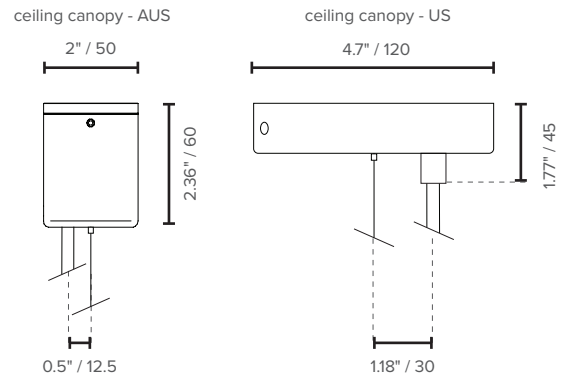

CANOPY DETAILS

Luxxbox reserves the right to change the specification, material and colors at any time without notice. Standard warranty terms and conditions apply. All rights reserved. © August 2020 Ver 3.8
All dimensions and values on specification sheet are nominal.