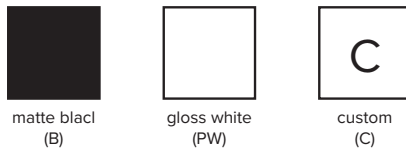

KEY BENEFITS

- Suitable to indoor environments
- 9' / 3m of woven power cable
- E27 / E26 lampholder, suitable for incandescent and energy saving lamps
- Three standard sizes; 11-inch, 15-inch diameter or 20-inch diameter
- 40 Watt max

SIZE

AVAILABLE COLOURS

ORDER CODE

EXAMPLE: LX - HM - M - B
(Luxxbox Helm, Medium (dia 15" / 390 mm), in matte black)

LX - HM	_____		_____	
PRODUCT CODE	SIZE		COLOR	
HM	S	dia 11" / 275mm x 12" / 306mm H	B	Matte black
	M	dia 15" / 390mm x 17" / 422mm H	PW	Gloss white
	L	dia 20" / 500mm x 21" / 537mm H	C	Custom