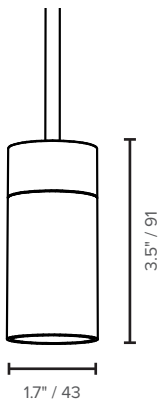

NULL PENDANT (LX-NP)

TYPE:

The Null Pendant can be as anonymous or as outspoken as you like. A selection of interchangeable metallic finishes means the Null Pendant can be either a subtle finishing touch or a smooth punctuation in any interior space. Mix and match the two-tone lampholder options with your choice of cable to suit. It's up to you! Even try adding extra length of cable and pair it up with our special mounts for easy draping.

KEY BENEFITS

- Standard E26/E27 lampholder base
- Super minimalist design
- Precision machined aluminium construction
- Silky smooth anodised finish
- Customisable color combinations
- Fabric woven cord
- Draped cable option
- Custom cable colors available upon request

SIZE