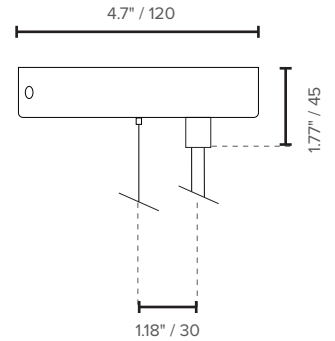

**SIZE**

**OPTIONAL DRAPED MOUNT**

**CANOPY DETAILS**

ceiling canopy - AUS

ceiling canopy - US

**AVAILABLE COLORS**

white (W)

black (BL)