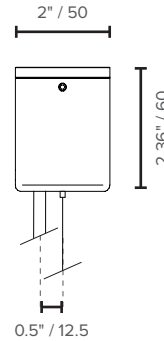

**SIZE**

**OPTIONAL DRAPED MOUNT**

**CANOPY DETAILS**

ceiling canopy - AUS

ceiling canopy - US

**AVAILABLE COLORS**

white (W)

black (BL)