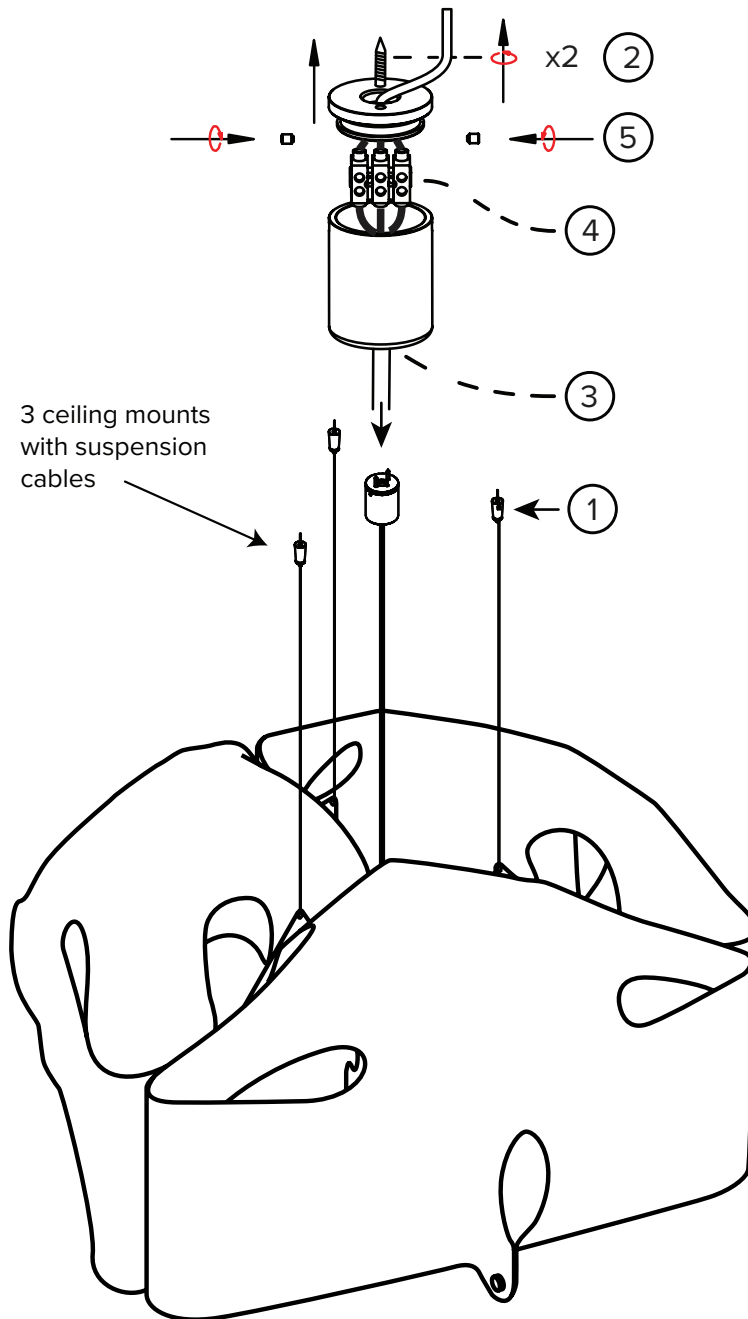

LUXXBOX USA INC × (P)+1 (415) 871 0448 × USA@LUXXBOX.COM
LUXXBOX PTY LTD × (P)+61 7 3257 2822 × INFO@LUXXBOX.COM
WWW.LUXXBOX.COM

PILLOU PENDANT (LX-PL)

TYPE:

PILLOU INSTALLATION - GLOBAL

(All Pillou pendants supplied with 9' / 3m of height adjustable suspension cables)