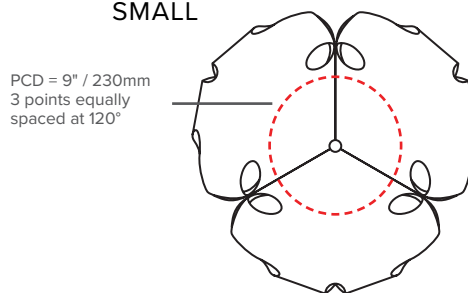

PILLOU PENDANT (LX-PL)

TYPE:

CANOPY LOCATIONS

(All Pillou pendants supplied with 9' / 3m of height adjustable suspension cables)

SMALL

Luxxbox reserves the right to change the specification, material and colours at any time without notice. Standard warranty terms and conditions apply. All rights reserved. © May 2020 Ver 1.3
All dimensions and values on specification sheet are nominal.

LUXXBOX USA INC × (P)+1 (415) 871 0448 × USA@LUXXBOX.COM
LUXXBOX PTY LTD × (P)+61 7 3257 2822 × INFO@LUXXBOX.COM
WWW.LUXXBOX.COM