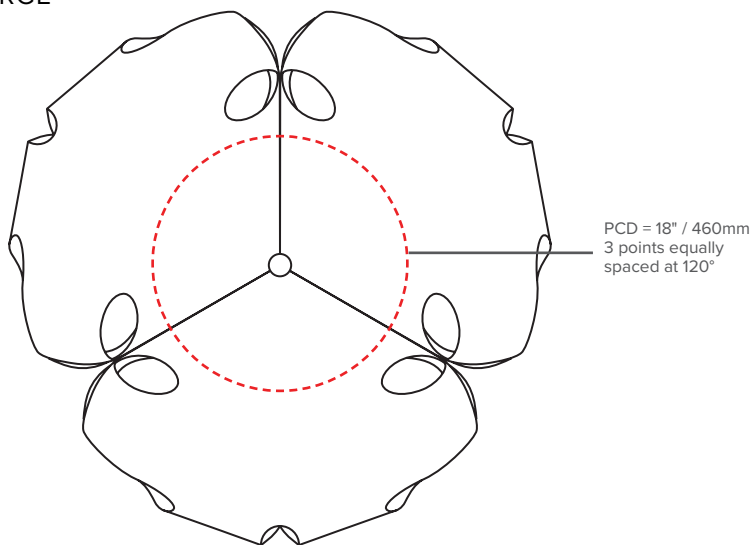

CANOPY LOCATIONS

(All Pillou pendants supplied with 9' / 3m of height adjustable suspension cables)

LARGE