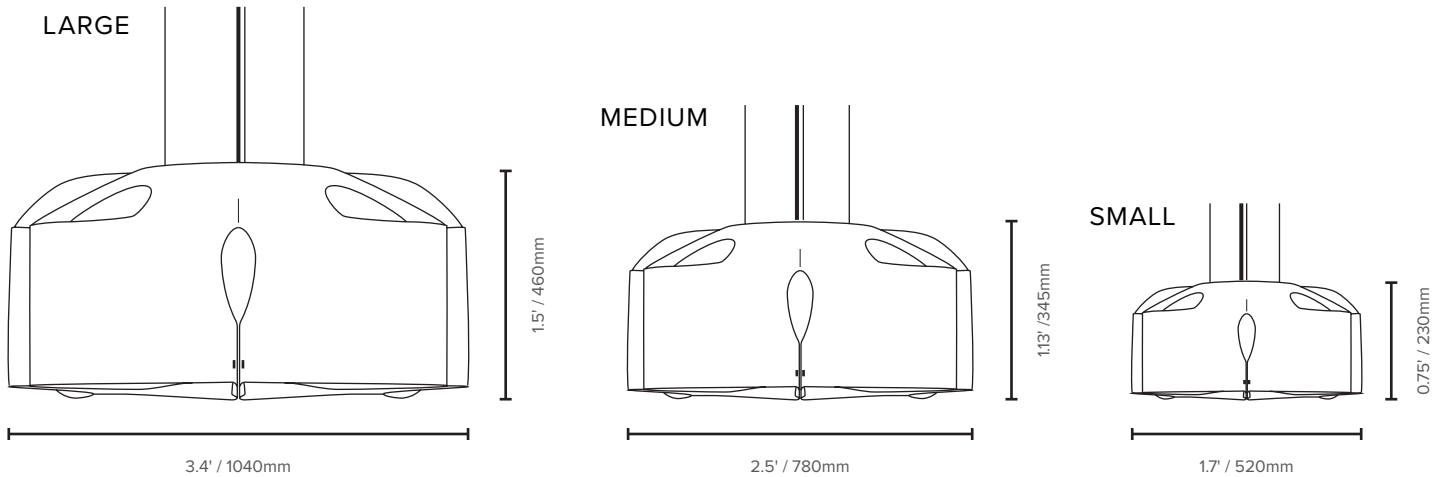

PILLOU PENDANT (LX-PL)

TYPE:

Luxxbox has collaborated with artist Kylie Bickle on its latest pendant light, Pillou. The project brings together Luxxbox's innovative lighting design and manufacturing expertise with Kylie's artistic focus on the bending and tensioning of flat sheet materials. The result is a curvaceous, billowed form of folded, hand-stained rubber cork. But don't be fooled. Its appearance of a soft pliable shape, belies the Pillou's robust material construct. Available in three sizes and various colours.

KEY BENEFITS

- Available in 3 standard sizes
- Available in 6 standard colours
- Supplied with 3 suspension cables, 3m total length, height adjustable
- Supplied with 3m woven power cable
- Suitable for indoor environments
- ELV dimming compatible
- Includes ETL/UL listed E27/E26 bulb holder (lightbulb not included)

SIZE

AVAILABLE COLORS

ORDER CODE

EXAMPLE: LX - PL - M - NA
(Luxxbox Pillou pendant, Medium (dia 3.4' / 780mm))

LX - PL	_____		_____
PRODUCT CODE	SIZE	COLOR	
PL	L	dia 3.4' / 1040mm	Use color codes as shown
	M	dia 2.5' / 780mm	
	S	dia 1.7' / 520mm	

Luxxbox reserves the right to change the specification, material and colours at any time without notice. Standard warranty terms and conditions apply. All rights reserved. © May 2020 Ver 1.3
All dimensions and values on specification sheet are nominal.

LUXXBOX USA INC × (P)+1 (415) 871 0448 × USA@LUXXBOX.COM
LUXXBOX PTY LTD × (P)+61 7 3257 2822 × INFO@LUXXBOX.COM
WWW.LUXXBOX.COM