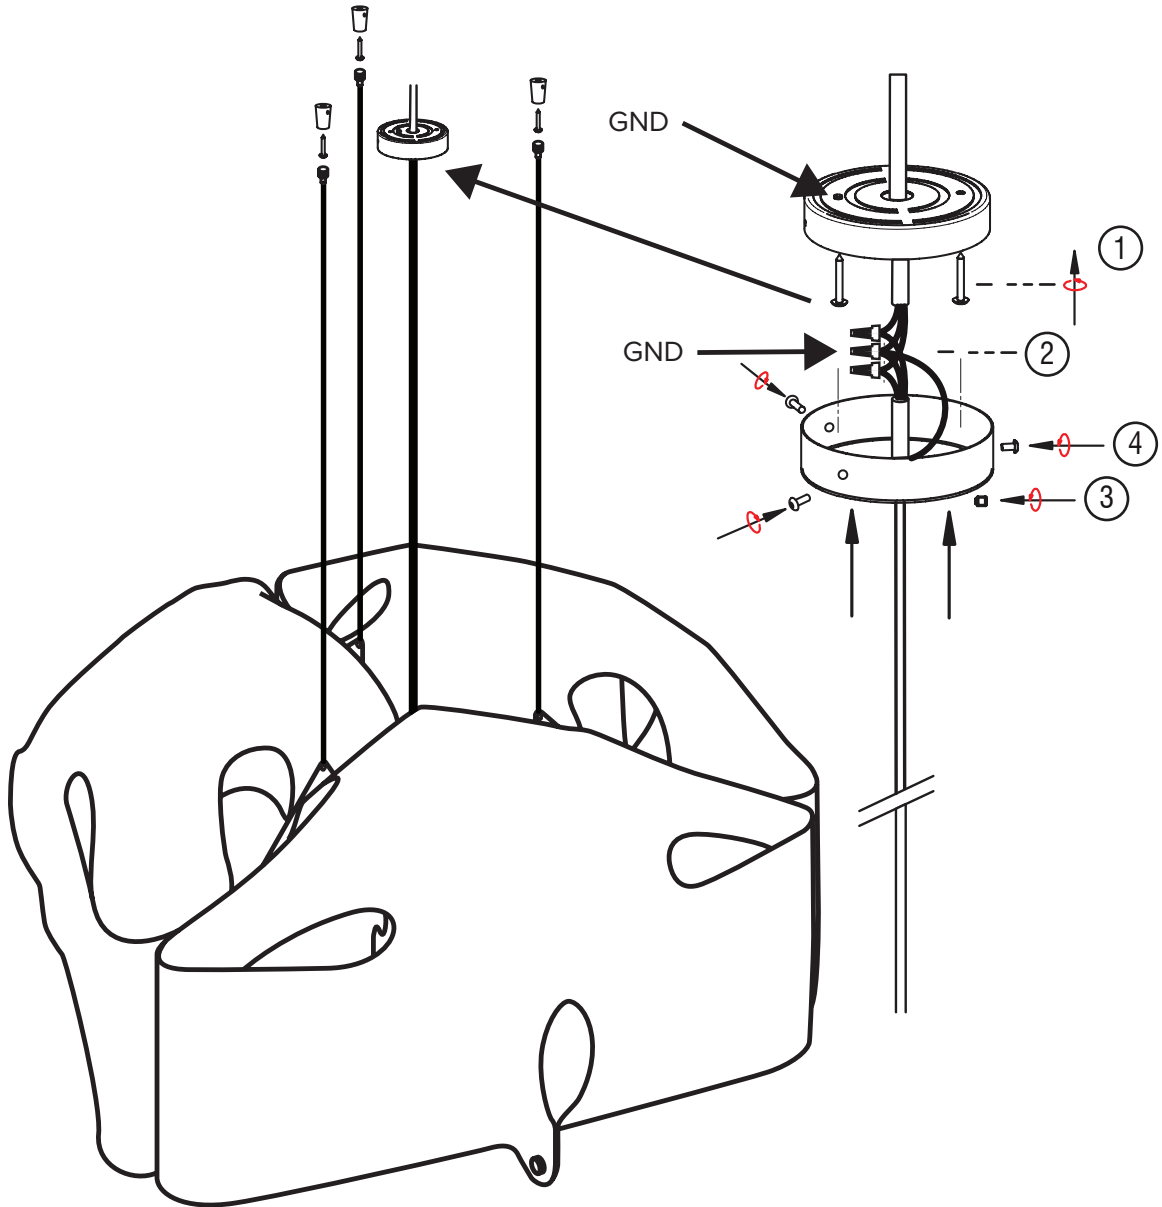

LUXXBOX USA INC × (P)+1 (415) 871 0448 × USA@LUXXBOX.COM
LUXXBOX PTY LTD × (P)+61 7 3257 2822 × INFO@LUXXBOX.COM
WWW.LUXXBOX.COM

PILLOU PENDANT (LX-PL)

TYPE:

PILLOU INSTALLATION - NORTH AMERICA

(All Pillou pendants supplied with 9' / 3m of height adjustable suspension cables)