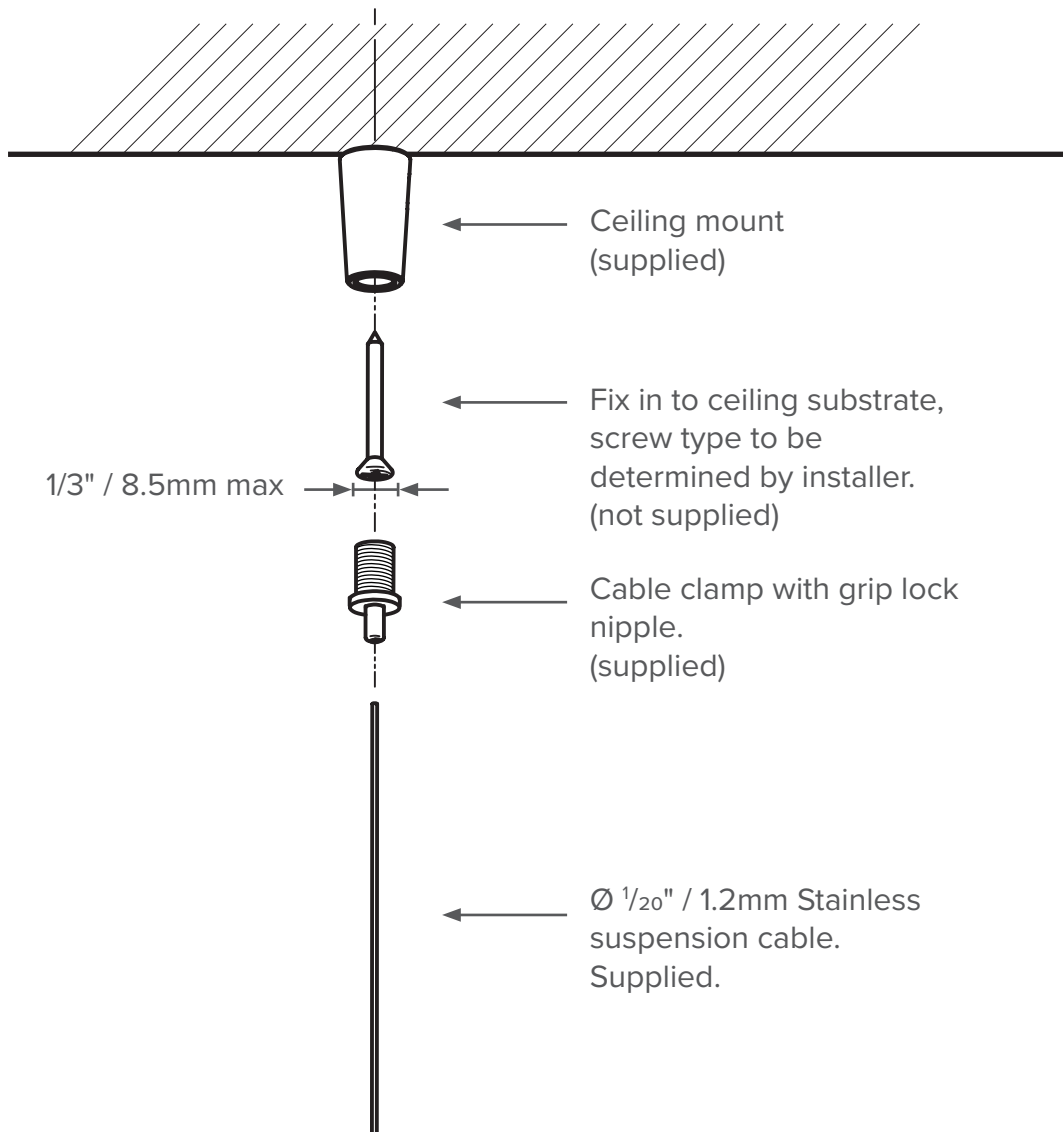

LUXXBOX USA INC × (P)+1 (415) 871 0448 × USA@LUXXBOX.COM
LUXXBOX PTY LTD × (P)+61 7 3257 2822 × INFO@LUXXBOX.COM
WWW.LUXXBOX.COM

PILLOU PENDANT (LX-PL)

TYPE:

PILLOU INSTALLATION

(All Pillou pendants supplied with 9' / 3m of height adjustable suspension cables)