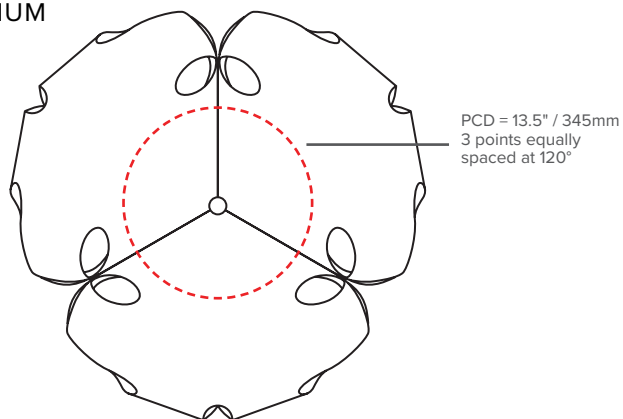

PILLOU PENDANT (LX-PL)

TYPE:

CANOPY LOCATIONS

(All Pillou pendants supplied with 9' / 3m of height adjustable suspension cables)

MEDIUM

Luxxbox reserves the right to change the specification, material and colours at any time without notice. Standard warranty terms and conditions apply. All rights reserved. © May 2020 Ver 1.3
All dimensions and values on specification sheet are nominal.

LUXXBOX USA INC × (P)+1 (415) 871 0448 × USA@LUXXBOX.COM
LUXXBOX PTY LTD × (P)+61 7 3257 2822 × INFO@LUXXBOX.COM
WWW.LUXXBOX.COM